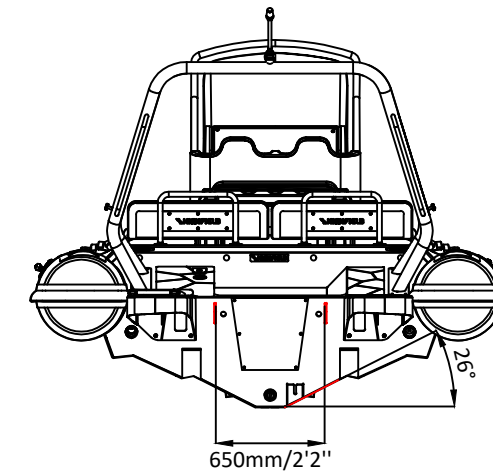

SPORT 700

SPECIFICATIONS

SPECIFICATIONS AND MAXIMUM CAPACITIES (Subject to change without notice. Tolerances: dimensions ±2.5%, weights ±5%)

MODEL	ISO 6185 PART	ISO 6185	Passengers		#	Weight		Shaft	Outboard Engine		Sundeck		Rollbar		Tow post		Fuel tank Capacity		Wet Weight (Approximate) 250HP (186.5KW) +Fuel		AIR CHAMBERS	Pressure					
			KG	LB		KG	LB		KG	LB	KG	LB	KG	LB	KG	LB	KG	LB	KG	LB		PSI	BAR				
SP700	3	C	1630	3594	14	1050	2315	XL	186.5	250	300	661	1023	2255	9	19	24	53	/	/	285	75	1530	3373	6	3.63	0.25

Boat weight includes: console ,seat, Shower kit, Platform

SPORT 700

SPECIFICATIONS

SPECIFICATIONS AND MAXIMUM CAPACITIES (Subject to change without notice. Tolerances: dimensions ±2.5%, weights ±5%)

MODEL	ISO 6185 PART	ISO 6185	Passengers		#	Weight		Shaft	Outboard Engine		Sundeck		Rollbar		Tow post		Fuel tank Capacity		Wet Weight (Approximate) 250HP (186.5KW) +Fuel		AIR CHAMBERS	Pressure					
			KG	LB		KG	LB		KG	LB	KG	LB	KG	LB	KG	LB	KG	LB	PSI	BAR							
			Max power KW	Max power HP		Max weight KG	Max weight LB		KG	LB	KG	LB	KG	LB	KG	LB	L	GAL	KG	LB							
SP700	3	C	1630	3594	14	1050	2315	XL	186.5	250	300	661	1023	2255	9	19	24	53	/	/	285	75	1530	3373	6	3.63	0.25

Boat weight includes: console, seat, Shower kit, Platform