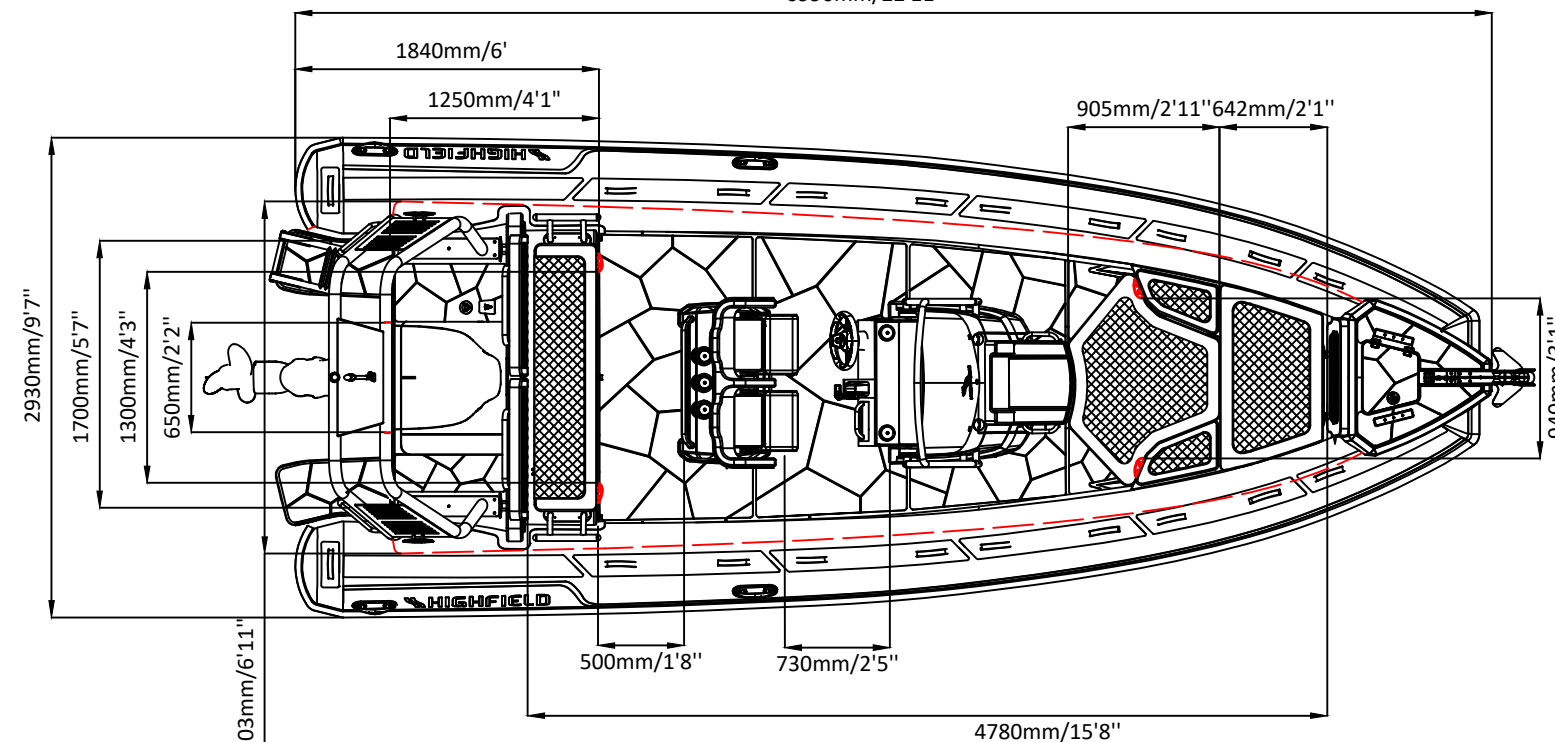

SPORT 700

SPECIFICATIONS

SPECIFICATIONS AND MAXIMUM CAPACITIES (Subject to change without notice. Tolerances: dimensions ±2.5%, weights ±5%)

MODEL	ISO 6185 PART	ISO 6185	Passengers		#	Weight		Shaft	Outboard Engine		Sundeck		Rollbar		Tow post		Fuel tank Capacity		Wet Weight (Approximate) 250HP (186.5KW) +Fuel		AIR CHAMBERS	Pressure					
			KG	LB		KG	LB		KG	LB	KG	LB	KG	LB	KG	LB	KG	LB	KG	LB		PSI	BAR				
SP700	3	C	1630	3594	14	1050	2315	XL	186.5	250	300	661	1023	2255	9	19	24	53	/	/	285	75	1530	3373	6	3.63	0.25

Boat weight includes: console ,seat, Shower kit, Platform

SPORT 700

SPECIFICATIONS

SPECIFICATIONS AND MAXIMUM CAPACITIES (Subject to change without notice. Tolerances: dimensions ±2.5%, weights ±5%)

MODEL	ISO 6185 PART	ISO 6185	Passengers		#	Weight		Shaft	Outboard Engine		Sundeck		Rollbar		Tow post		Fuel tank Capacity		Wet Weight (Approximate) 250HP (186.5KW) +Fuel		AIR CHAMBERS	Pressure					
			KG	LB		KG	LB		KG	LB	KG	LB	KG	LB	KG	LB	KG	LB	PSI	BAR							
			Max power KW	Max power HP		Max weight KG	Max weight LB		KG	LB	KG	LB	KG	LB	KG	LB	L	GAL	KG	LB							
SP700	3	C	1630	3594	14	1050	2315	XL	186.5	250	300	661	1023	2255	9	19	24	53	/	/	285	75	1530	3373	6	3.63	0.25

Boat weight includes: console, seat, Shower kit, Platform