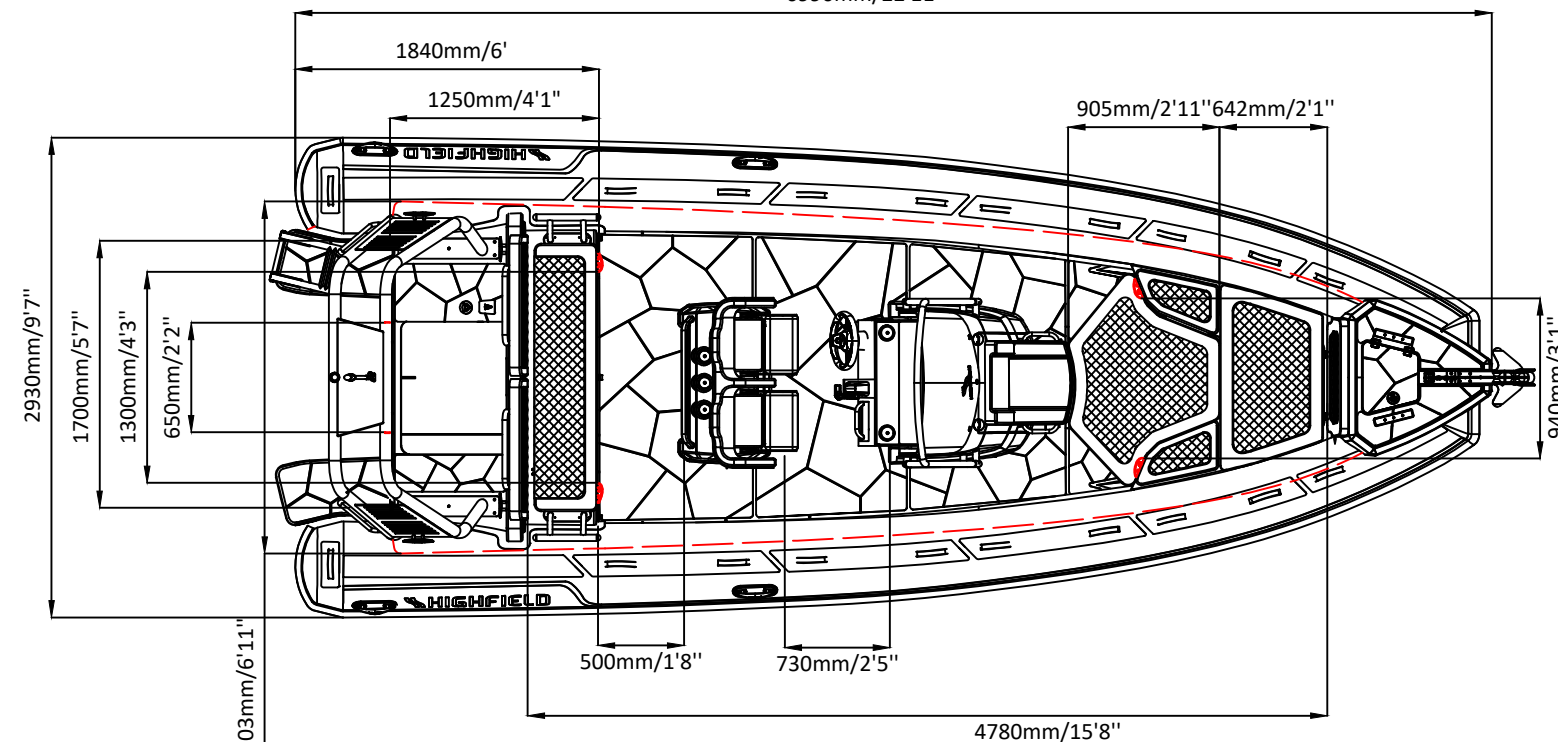

SPORT 700

SPECIFICATIONS

SPECIFICATIONS AND MAXIMUM CAPACITIES (Subject to change without notice. Tolerances: dimensions ±2.5%, weights ±5%)

MODEL	ISO 6185 PART	ISO 6185	Passengers		#	Weight		Shaft	Outboard Engine		Sundeck		Rollbar		Tow post		Fuel tank Capacity		Wet Weight (Approximate) 250HP (186.5KW) +Fuel		AIR CHAMBERS	Pressure					
			KG	LB		KG	LB		KG	LB	KG	LB	KG	LB	KG	LB	KG	LB	KG	LB		PSI	BAR				
SP700	3	C	1630	3594	14	1050	2315	XL	186.5	250	300	661	1023	2255	9	19	24	53	/	/	285	75	1530	3373	6	3.63	0.25

Boat weight includes: console ,seat, Shower kit, Platform

SPORT 700

SPECIFICATIONS

SPECIFICATIONS AND MAXIMUM CAPACITIES (Subject to change without notice. Tolerances: dimensions ±2.5%, weights ±5%)

MODEL	ISO 6185 PART	ISO 6185	Passengers		#	Weight		Shaft	Outboard Engine		Sundeck		Rollbar		Tow post		Fuel tank Capacity		Wet Weight (Approximate) 250HP (186.5KW) +Fuel		AIR CHAMBERS	Pressure					
			KG	LB		KG	LB		KG	LB	KG	LB	KG	LB	KG	LB	KG	LB	PSI	BAR							
			Max power KW	Max power HP		Max weight KG	Max weight LB		KG	LB	KG	LB	KG	LB	KG	LB	L	GAL	KG	LB							
SP700	3	C	1630	3594	14	1050	2315	XL	186.5	250	300	661	1023	2255	9	19	24	53	/	/	285	75	1530	3373	6	3.63	0.25

Boat weight includes: console, seat, Shower kit, Platform