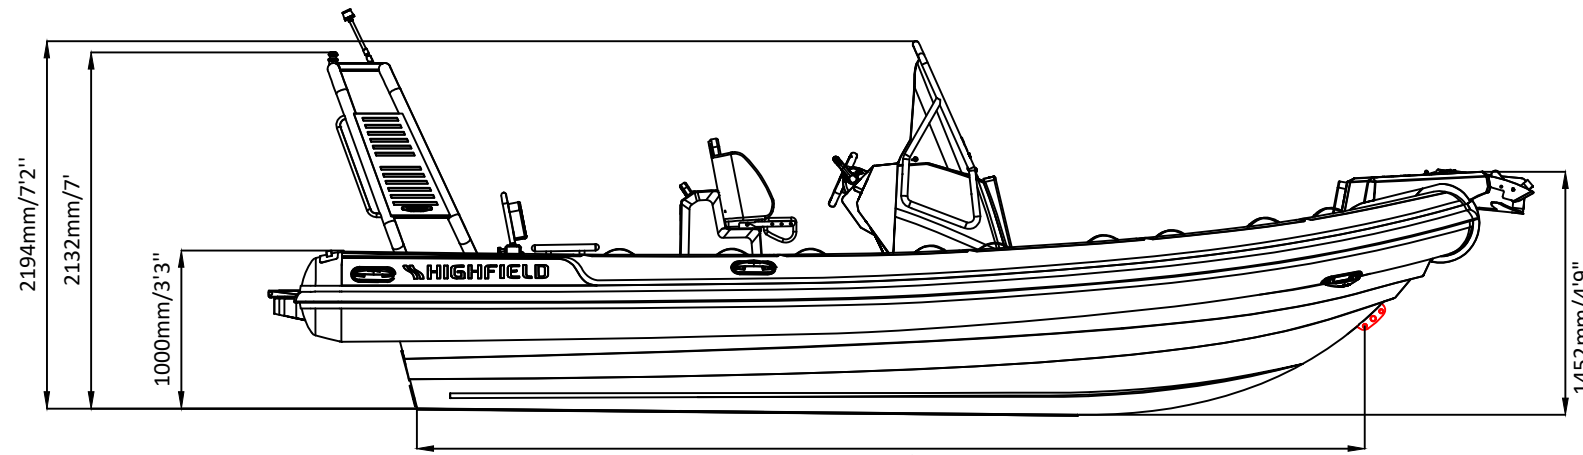

SPORT 700

SPECIFICATIONS

SPECIFICATIONS AND MAXIMUM CAPACITIES (Subject to change without notice. Tolerances: dimensions ±2.5%, weights ±5%)

MODEL	ISO 6185 PART	ISO 6185	Passengers		#	Weight		Shaft	Outboard Engine		Sundeck		Rollbar		Tow post		Fuel tank Capacity		Wet Weight (Approximate) 250HP (186.5KW) +Fuel		AIR CHAMBERS	Pressure					
			KG	LB		KG	LB		KG	LB	KG	LB	KG	LB	KG	LB	KG	LB	KG	LB		PSI	BAR				
SP700	3	C	1630	3594	14	1050	2315	XL	186.5	250	300	661	1023	2255	9	19	24	53	/	/	285	75	1530	3373	6	3.63	0.25

Boat weight includes: console ,seat, Shower kit, Platform

SPORT 700

SPECIFICATIONS

SPECIFICATIONS AND MAXIMUM CAPACITIES (Subject to change without notice. Tolerances: dimensions ±2.5%, weights ±5%)

MODEL	ISO 6185 PART	ISO 6185	Passengers		#	Weight		Shaft	Outboard Engine		Sundeck		Rollbar		Tow post		Fuel tank Capacity		Wet Weight (Approximate) 250HP (186.5KW) +Fuel		AIR CHAMBERS	Pressure					
			KG	LB		KG	LB		KG	LB	KG	LB	KG	LB	KG	LB	KG	LB	PSI	BAR							
			Max power KW	Max power HP		Max weight KG	Max weight LB		KG	LB	KG	LB	KG	LB	KG	LB	L	GAL	KG	LB							
SP700	3	C	1630	3594	14	1050	2315	XL	186.5	250	300	661	1023	2255	9	19	24	53	/	/	285	75	1530	3373	6	3.63	0.25

Boat weight includes: console, seat, Shower kit, Platform