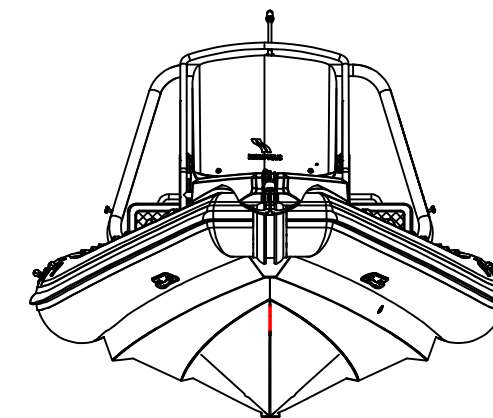

SPORT 700

SPECIFICATIONS

SPECIFICATIONS AND MAXIMUM CAPACITIES (Subject to change without notice. Tolerances: dimensions ±2.5%, weights ±5%)

MODEL	ISO 6185 PART	ISO 6185	Passengers		#	Weight		Shaft	Outboard Engine		Sundeck		Rollbar		Tow post		Fuel tank Capacity		Wet Weight (Approximate) 250HP (186.5KW) +Fuel		AIR CHAMBERS	Pressure					
			KG	LB		KG	LB		KG	LB	KG	LB	KG	LB	KG	LB	KG	LB	KG	LB		PSI	BAR				
SP700	3	C	1630	3594	14	1050	2315	XL	186.5	250	300	661	1023	2255	9	19	24	53	/	/	285	75	1530	3373	6	3.63	0.25

Boat weight includes: console ,seat, Shower kit, Platform

SPORT 700

SPECIFICATIONS

SPECIFICATIONS AND MAXIMUM CAPACITIES (Subject to change without notice. Tolerances: dimensions ±2.5%, weights ±5%)

MODEL	ISO 6185 PART	ISO 6185	Passengers		#	Weight		Shaft	Outboard Engine		Sundeck		Rollbar		Tow post		Fuel tank Capacity		Wet Weight (Approximate) 250HP (186.5KW) +Fuel		AIR CHAMBERS	Pressure					
			KG	LB		KG	LB		KG	LB	KG	LB	KG	LB	KG	LB	KG	LB	PSI	BAR							
			Max power KW	Max power HP		Max weight KG	Max weight LB		KG	LB	KG	LB	KG	LB	KG	LB	L	GAL	KG	LB							
SP700	3	C	1630	3594	14	1050	2315	XL	186.5	250	300	661	1023	2255	9	19	24	53	/	/	285	75	1530	3373	6	3.63	0.25

Boat weight includes: console, seat, Shower kit, Platform