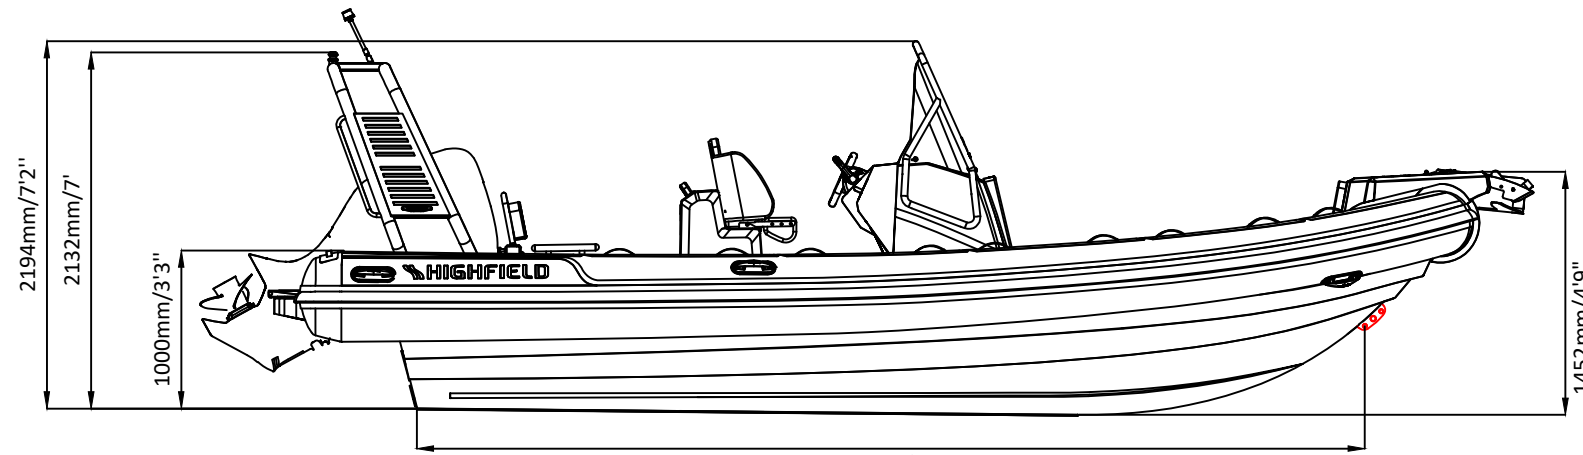

SPORT 700

SPECIFICATIONS

SPECIFICATIONS AND MAXIMUM CAPACITIES (Subject to change without notice. Tolerances: dimensions ±2.5%, weights ±5%)

MODEL	ISO 6185 PART	ISO 6185	Passengers		#	Weight		Shaft	Outboard Engine		Sundeck		Rollbar		Tow post		Fuel tank Capacity		Wet Weight (Approximate) 250HP (186.5KW) +Fuel		AIR CHAMBERS	Pressure					
			KG	LB		KG	LB		KG	LB	KG	LB	KG	LB	KG	LB	KG	LB	KG	LB		PSI	BAR				
SP700	3	C	1630	3594	14	1050	2315	XL	186.5	250	300	661	1023	2255	9	19	24	53	/	/	285	75	1530	3373	6	3.63	0.25

Boat weight includes: console ,seat, Shower kit, Platform

SPORT 700

SPECIFICATIONS

SPECIFICATIONS AND MAXIMUM CAPACITIES (Subject to change without notice. Tolerances: dimensions ±2.5%, weights ±5%)

MODEL	ISO 6185 PART	ISO 6185	Passengers		#	Weight		Shaft	Outboard Engine		Sundeck		Rollbar		Tow post		Fuel tank Capacity		Wet Weight (Approximate) 250HP (186.5KW) +Fuel		AIR CHAMBERS	Pressure					
			KG	LB		KG	LB		KG	LB	KG	LB	KG	LB	KG	LB	KG	LB	PSI	BAR							
			Max power KW	Max power HP		Max weight KG	Max weight LB		KG	LB	KG	LB	KG	LB	KG	LB	L	GAL	KG	LB							
SP700	3	C	1630	3594	14	1050	2315	XL	186.5	250	300	661	1023	2255	9	19	24	53	/	/	285	75	1530	3373	6	3.63	0.25

Boat weight includes: console, seat, Shower kit, Platform