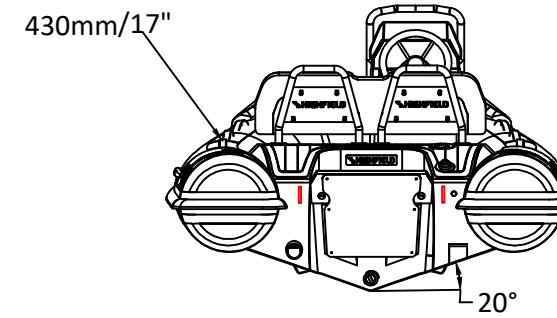

SPORT 360

SPECIFICATIONS

SPECIFICATIONS AND MAXIMUM CAPACITIES (Subject to change without notice. Tolerances: dimensions ±2.5%, weights ±5%)

MODEL	ISO 6185 PART	ISO 6185	Passengers		#	Weight		Shaft	Outboard Engine		Sundeck		Tow post		/		Fuel Tank Capacity		Wet Weight (Approximate) 40HP (29.84KW) +Fuel		AIR CHAMBERS	Pressure					
			KG	LB		KG	LB		KG	LB	KG	LB	KG	LB	KG	LB	L	GAL	KG	LB		PSI	BAR				
			Max power KW	Max weight HP		KG	LB		KG	LB	KG	LB	KG	LB	/	/	L	GAL	KG	LB		PSI	BAR				
SPORT 360	3	C	634	1398	6	450	992	L	29.84	40	124.1	274	215	473	6	13.2	6.5	14.3	/	/	30	8	362	798	3	3.63	0.25

Boat weight includes: console

2023V2

SPORT 360

SPECIFICATIONS

SPECIFICATIONS AND MAXIMUM CAPACITIES (Subject to change without notice. Tolerances: dimensions ±2.5%, weights ±5%)

MODEL	ISO 6185 PART	ISO 6185	Passengers		#	Weight		Shaft	Outboard Engine		Sundeck		Tow post		/		Fuel Tank Capacity		Wet Weight (Approximate) 40HP (29.84KW) +Fuel		AIR CHAMBERS	Pressure					
			KG	LB		KG	LB		KG	LB	KG	LB	KG	LB	KG	LB	KG	LB	KG	LB		PSI	BAR				
			Max power KW	Max power HP		Max weight KG	Max weight LB		KG	LB	KG	LB	KG	LB	L	GAL	KG	LB	KG	LB							
SPORT 360	3	C	634	1398	6	450	992	L	29.84	40	124.1	274	215	473	6	13.2	6.5	14.3	/	/	30	8	362	798	3	3.63	0.25

Boat weight includes: console