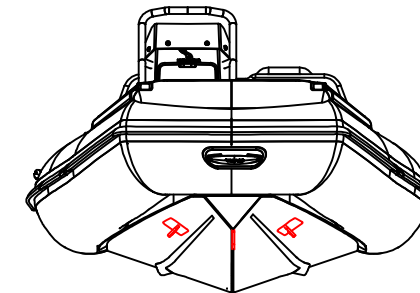

SPORT 360

SPECIFICATIONS

SPECIFICATIONS AND MAXIMUM CAPACITIES (Subject to change without notice. Tolerances: dimensions ±2.5%, weights ±5%)

MODEL	ISO 6185 PART	ISO 6185	Passengers		#	Weight		Shaft	Outboard Engine		Sundeck		Tow post		/		Fuel Tank Capacity		Wet Weight (Approximate) 40HP (29.84KW) +Fuel		AIR CHAMBERS	Pressure					
			KG	LB		KG	LB		KG	LB	KG	LB	KG	LB	KG	LB	L	GAL	KG	LB		PSI	BAR				
			Max power KW	Max weight HP		KG	LB		KG	LB	KG	LB	KG	LB	/	/	L	GAL	KG	LB		PSI	BAR				
SPORT 360	3	C	634	1398	6	450	992	L	29.84	40	124.1	274	215	473	6	13.2	6.5	14.3	/	/	30	8	362	798	3	3.63	0.25

Boat weight includes: console

2023V2

SPORT 360

SPECIFICATIONS

SPECIFICATIONS AND MAXIMUM CAPACITIES (Subject to change without notice. Tolerances: dimensions ±2.5%, weights ±5%)

MODEL	ISO 6185 PART	ISO 6185	Passengers		#	Weight		Shaft	Outboard Engine		Sundeck		Tow post		/		Fuel Tank Capacity		Wet Weight (Approximate) 40HP (29.84KW) +Fuel		AIR CHAMBERS	Pressure					
			KG	LB		KG	LB		KG	LB	KG	LB	KG	LB	KG	LB	KG	LB	KG	LB		PSI	BAR				
			Max power KW	Max power HP		Max weight KG	Max weight LB		KG	LB	KG	LB	KG	LB	L	GAL	KG	LB	KG	LB							
SPORT 360	3	C	634	1398	6	450	992	L	29.84	40	124.1	274	215	473	6	13.2	6.5	14.3	/	/	30	8	362	798	3	3.63	0.25