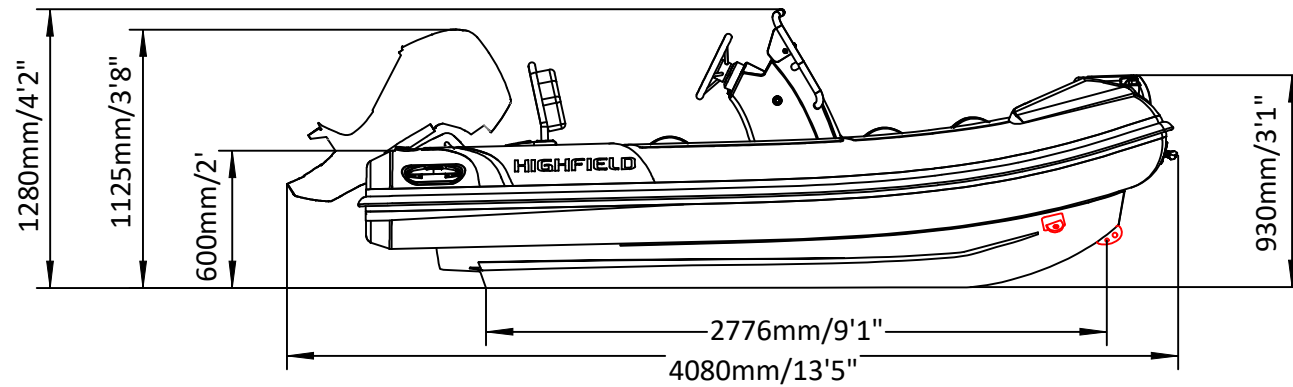

SPORT 360

SPECIFICATIONS

SPECIFICATIONS AND MAXIMUM CAPACITIES (Subject to change without notice. Tolerances: dimensions ±2.5%, weights ±5%)

MODEL	ISO 6185 PART	ISO 6185	Passengers		#	Weight		Shaft	Outboard Engine		Sundeck		Tow post		/		Fuel Tank Capacity		Wet Weight (Approximate) 40HP (29.84KW) +Fuel		AIR CHAMBERS	Pressure					
			KG	LB		KG	LB		KG	LB	KG	LB	KG	LB	KG	LB	L	GAL	KG	LB		PSI	BAR				
			Max power KW	Max weight HP		KG	LB		KG	LB	KG	LB	KG	LB	/	/	L	GAL	KG	LB		PSI	BAR				
SPORT 360	3	C	634	1398	6	450	992	L	29.84	40	124.1	274	215	473	6	13.2	6.5	14.3	/	/	30	8	362	798	3	3.63	0.25

Boat weight includes: console

2023V2

SPORT 360

SPECIFICATIONS

SPECIFICATIONS AND MAXIMUM CAPACITIES (Subject to change without notice. Tolerances: dimensions ±2.5%, weights ±5%)

MODEL	ISO 6185 PART	ISO 6185	Passengers		#	Weight		Shaft	Outboard Engine		Sundeck		Tow post		/		Fuel Tank Capacity		Wet Weight (Approximate) 40HP (29.84KW) +Fuel		AIR CHAMBERS	Pressure					
			KG	LB		KG	LB		KG	LB	KG	LB	KG	LB	KG	LB	KG	LB	KG	LB		PSI	BAR				
			Max power KW	Max power HP		Max weight KG	Max weight LB		KG	LB	KG	LB	KG	LB	L	GAL	KG	LB	KG	LB							
SPORT 360	3	C	634	1398	6	450	992	L	29.84	40	124.1	274	215	473	6	13.2	6.5	14.3	/	/	30	8	362	798	3	3.63	0.25

Boat weight includes: console