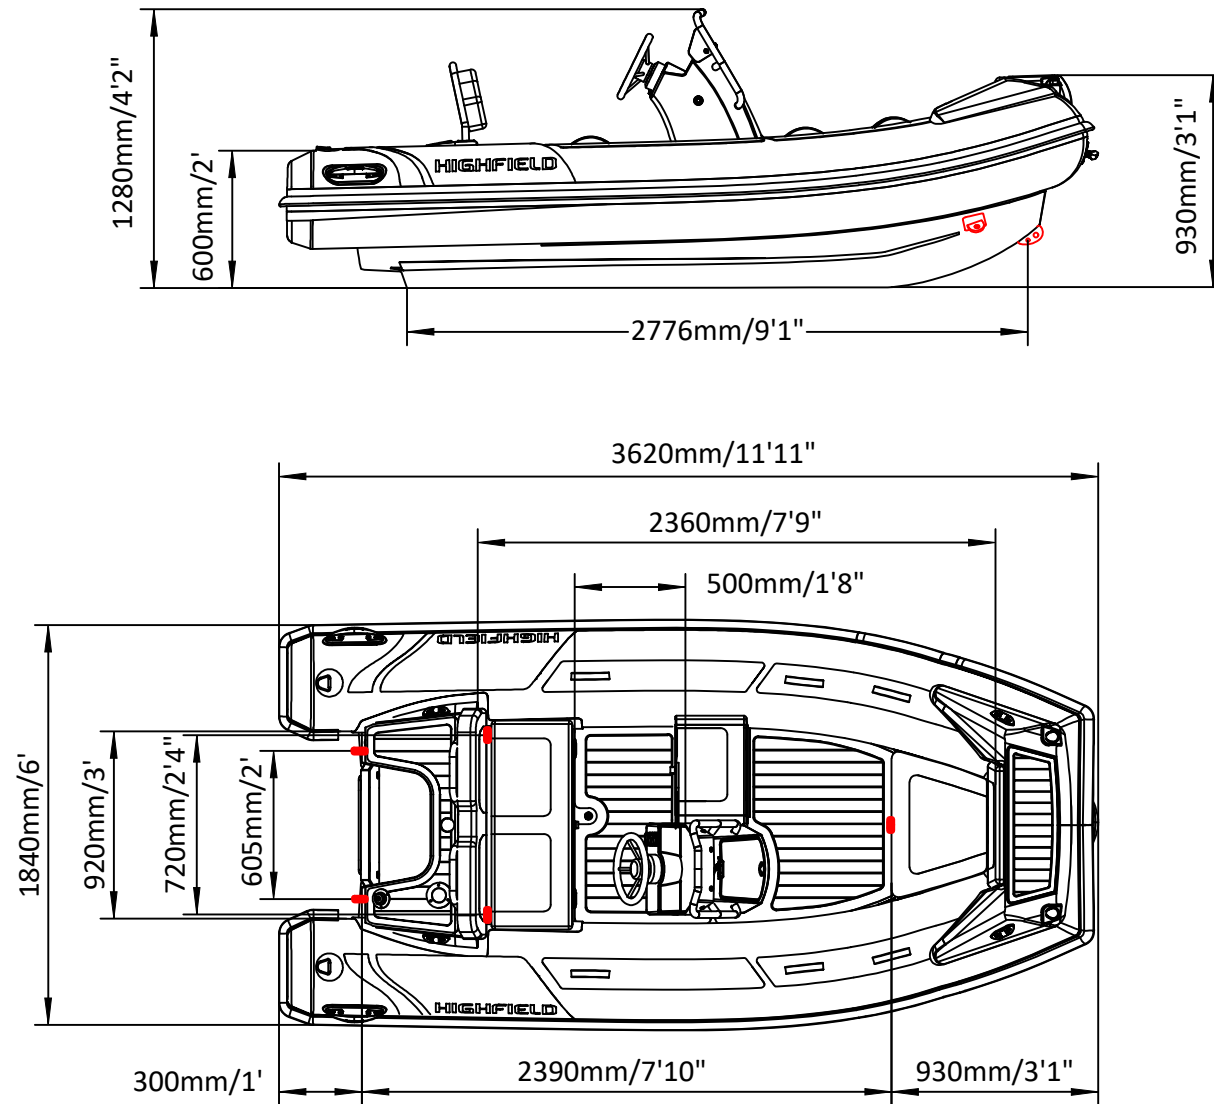

SPORT 360

SPECIFICATIONS

SPECIFICATIONS AND MAXIMUM CAPACITIES (Subject to change without notice. Tolerances: dimensions ±2.5%, weights ±5%)

MODEL	ISO 6185 PART	ISO 6185	Passengers		#	Weight		Shaft	Outboard Engine		Sundeck		Tow post		/		Fuel Tank Capacity		Wet Weight (Approximate) 40HP (29.84KW) +Fuel		AIR CHAMBERS	Pressure					
			KG	LB		KG	LB		KG	LB	KG	LB	KG	LB	KG	LB	L	GAL	KG	LB		PSI	BAR				
			Max power KW	Max weight HP		KG	LB		KG	LB	KG	LB	KG	LB	/	/	L	GAL	KG	LB		PSI	BAR				
SPORT 360	3	C	634	1398	6	450	992	L	29.84	40	124.1	274	215	473	6	13.2	6.5	14.3	/	/	30	8	362	798	3	3.63	0.25

Boat weight includes: console

2023V2

SPORT 360

SPECIFICATIONS

SPECIFICATIONS AND MAXIMUM CAPACITIES (Subject to change without notice. Tolerances: dimensions ±2.5%, weights ±5%)

MODEL	ISO 6185 PART	ISO 6185	Passengers		#	Weight		Shaft	Outboard Engine		Sundeck		Tow post		/		Fuel Tank Capacity		Wet Weight (Approximate) 40HP (29.84KW) +Fuel		AIR CHAMBERS	Pressure					
			KG	LB		KG	LB		KG	LB	KG	LB	KG	LB	KG	LB	KG	LB	KG	LB		PSI	BAR				
			Max power KW	Max power HP		Max weight KG	Max weight LB		KG	LB	KG	LB	KG	LB	L	GAL	KG	LB	KG	LB							
SPORT 360	3	C	634	1398	6	450	992	L	29.84	40	124.1	274	215	473	6	13.2	6.5	14.3	/	/	30	8	362	798	3	3.63	0.25

Boat weight includes: console