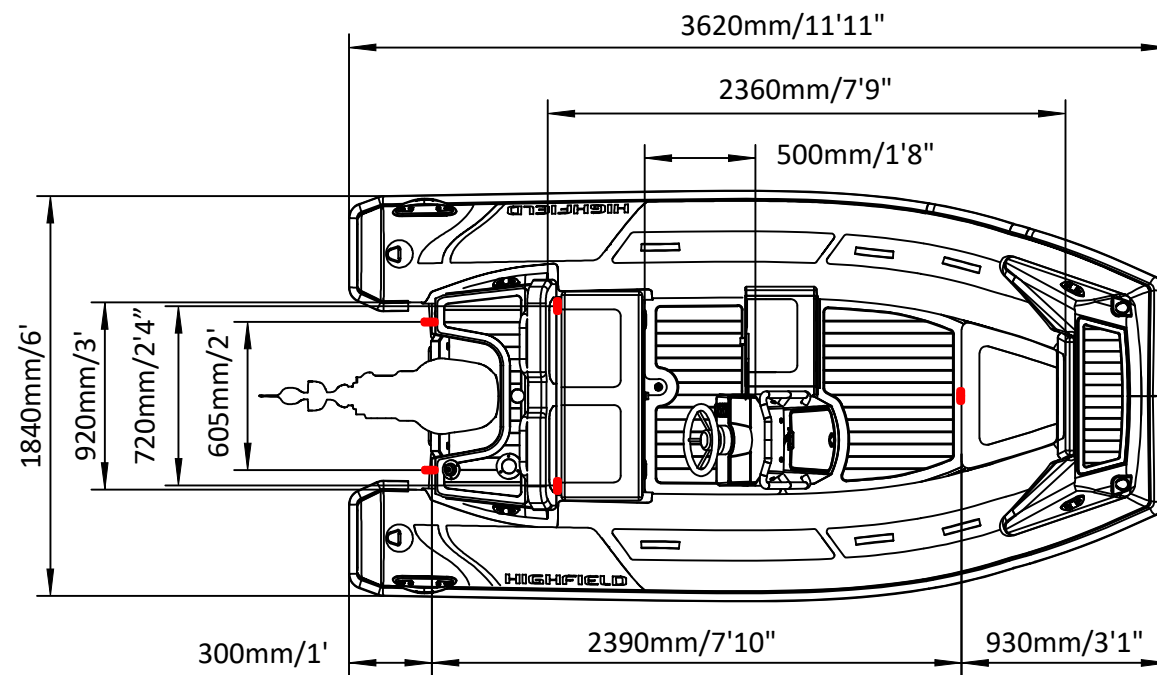

SPORT 360

SPECIFICATIONS

SPECIFICATIONS AND MAXIMUM CAPACITIES (Subject to change without notice. Tolerances: dimensions ±2.5%, weights ±5%)

MODEL	ISO 6185 PART	ISO 6185	Passengers		#	Weight		Shaft	Outboard Engine		Sundeck		Tow post		/		Fuel Tank Capacity		Wet Weight (Approximate) 40HP (29.84KW) +Fuel		AIR CHAMBERS	Pressure					
			KG	LB		KG	LB		KG	LB	KG	LB	KG	LB	KG	LB	L	GAL	KG	LB		PSI	BAR				
			Max power KW	Max weight HP		KG	LB		KG	LB	KG	LB	KG	LB	/	/	L	GAL	KG	LB		PSI	BAR				
SPORT 360	3	C	634	1398	6	450	992	L	29.84	40	124.1	274	215	473	6	13.2	6.5	14.3	/	/	30	8	362	798	3	3.63	0.25

Boat weight includes: console

2023V2

SPORT 360

SPECIFICATIONS

SPECIFICATIONS AND MAXIMUM CAPACITIES (Subject to change without notice. Tolerances: dimensions ±2.5%, weights ±5%)

MODEL	ISO 6185 PART	ISO 6185	Passengers		#	Weight		Shaft	Outboard Engine		Sundeck		Tow post		/		Fuel Tank Capacity		Wet Weight (Approximate) 40HP (29.84KW) +Fuel		AIR CHAMBERS	Pressure					
			KG	LB		KG	LB		KG	LB	KG	LB	KG	LB	KG	LB	KG	LB	KG	LB		PSI	BAR				
			Max power KW	Max power HP		Max weight KG	Max weight LB		KG	LB	KG	LB	KG	LB	L	GAL	KG	LB	KG	LB							
SPORT 360	3	C	634	1398	6	450	992	L	29.84	40	124.1	274	215	473	6	13.2	6.5	14.3	/	/	30	8	362	798	3	3.63	0.25

Boat weight includes: console