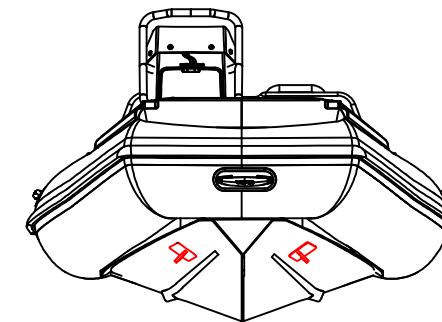

SPORT 330

SPECIFICATIONS

SPECIFICATIONS AND MAXIMUM CAPACITIES (Subject to change without notice. Tolerances: dimensions ±2.5%, weights ±5%)

MODEL	ISO 6185 PART	ISO 6185			#			Shaft	Outboard Engine				Sundeck		Tow post		/		Fuel Tank Capacity		Wet Weight (Approximate) 30HP (22.38KW) +Fuel		AIR CHAMBERS				
			KG	LB		KG	LB		KG	LB	KG	LB	KG	LB	KG	LB	L	GAL	KG	LB	PSI	BAR					
SPORT 330	3	C	549	1211	5	375	827	L	22.38	30	124.1	274	199	439	6	13.2	6.5	14.3	/	/	30	8	346	763	3	3.63	0.25

Boat weight includes: console

2023V2

SPORT 330

SPECIFICATIONS

SPECIFICATIONS AND MAXIMUM CAPACITIES (Subject to change without notice. Tolerances: dimensions ±2.5%, weights ±5%)

MODEL	ISO 6185 PART	ISO 6185			#			Shaft	Outboard Engine				Sundeck		Tow post		/		Fuel Tank Capacity		Wet Weight (Approximate) 30HP (22.38KW) +Fuel		AIR CHAMBERS				
			KG	LB		KG	LB		KG	LB	KG	LB	KG	LB	KG	LB	KG	LB	L	GAL	KG	LB		PSI	BAR		
SPORT 330	3	C	549	1211	5	375	827	L	22.38	30	124.1	274	199	439	6	13.2	6.5	14.3	/	/	30	8	346	763	3	3.63	0.25

Boat weight includes: console