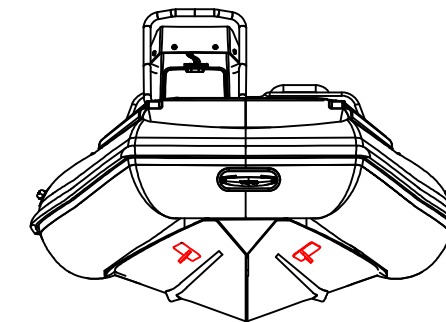

SPORT 330

SPECIFICATIONS

SPECIFICATIONS AND MAXIMUM CAPACITIES (Subject to change without notice. Tolerances: dimensions ±2.5%, weights ±5%)

MODEL	ISO 6185 PART	ISO 6185			#			Shaft	Outboard Engine				Sundeck		Tow post		/		Fuel Tank Capacity		Wet Weight (Approximate) 30HP (22.38KW) +Fuel		AIR CHAMBERS				
			KG	LB		KG	LB		KG	LB	KG	LB	KG	LB	KG	LB	L	GAL	KG	LB	PSI	BAR					
SPORT 330	3	C	549	1211	5	375	827	L	22.38	30	124.1	274	199	439	6	13.2	6.5	14.3	/	/	30	8	346	763	3	3.63	0.25

Boat weight includes: console

2023V2

SPORT 330

SPECIFICATIONS

SPECIFICATIONS AND MAXIMUM CAPACITIES (Subject to change without notice. Tolerances: dimensions ±2.5%, weights ±5%)

MODEL	ISO 6185 PART	ISO 6185			#			Shaft	Outboard Engine				Sundeck		Tow post		/		Fuel Tank Capacity		Wet Weight (Approximate) 30HP (22.38KW) +Fuel		AIR CHAMBERS				
			KG	LB		KG	LB		KG	LB	KG	LB	KG	LB	KG	LB	KG	LB	L	GAL	KG	LB		PSI	BAR		
SPORT 330	3	C	549	1211	5	375	827	L	22.38	30	124.1	274	199	439	6	13.2	6.5	14.3	/	/	30	8	346	763	3	3.63	0.25

Boat weight includes: console