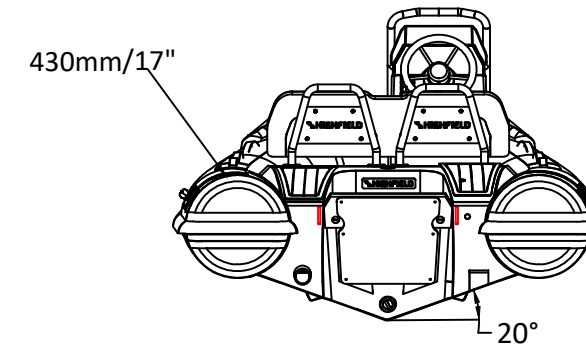

SPORT 330

SPECIFICATIONS

SPECIFICATIONS AND MAXIMUM CAPACITIES (Subject to change without notice. Tolerances: dimensions ±2.5%, weights ±5%)

MODEL	ISO 6185 PART	ISO 6185			#			Shaft	Outboard Engine				Sundeck		Tow post		/		Fuel Tank Capacity		Wet Weight (Approximate) 30HP (22.38KW) +Fuel		AIR CHAMBERS				
			KG	LB		KG	LB		KG	LB	KG	LB	KG	LB	KG	LB	L	GAL	KG	LB	PSI	BAR					
SPORT 330	3	C	549	1211	5	375	827	L	22.38	30	124.1	274	199	439	6	13.2	6.5	14.3	/	/	30	8	346	763	3	3.63	0.25

Boat weight includes: console

2023V2

SPORT 330

SPECIFICATIONS

SPECIFICATIONS AND MAXIMUM CAPACITIES (Subject to change without notice. Tolerances: dimensions ±2.5%, weights ±5%)

MODEL	ISO 6185 PART	ISO 6185			#			Shaft	Outboard Engine				Sundeck		Tow post		/		Fuel Tank Capacity		Wet Weight (Approximate) 30HP (22.38KW) +Fuel		AIR CHAMBERS				
			KG	LB		KG	LB		KG	LB	KG	LB	KG	LB	KG	LB	KG	LB	L	GAL	KG	LB		PSI	BAR		
SPORT 330	3	C	549	1211	5	375	827	L	22.38	30	124.1	274	199	439	6	13.2	6.5	14.3	/	/	30	8	346	763	3	3.63	0.25

Boat weight includes: console