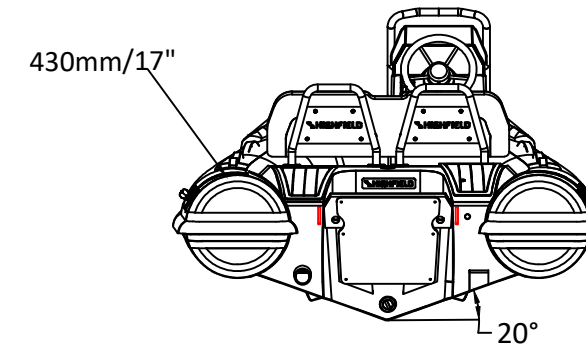

SPORT 330

SPECIFICATIONS

SPECIFICATIONS AND MAXIMUM CAPACITIES (Subject to change without notice. Tolerances: dimensions ±2.5%, weights ±5%)

MODEL	ISO 6185 PART	ISO 6185			#			Shaft	Outboard Engine				Sundeck		Tow post		/		Fuel Tank Capacity		Wet Weight (Approximate) 30HP (22.38KW) +Fuel		AIR CHAMBERS				
			KG	LB		KG	LB		KG	LB	KG	LB	KG	LB	KG	LB	L	GAL	KG	LB	PSI	BAR					
SPORT 330	3	C	549	1211	5	375	827	L	22.38	30	124.1	274	199	439	6	13.2	6.5	14.3	/	/	30	8	346	763	3	3.63	0.25

Boat weight includes: console

2023V2

SPORT 330

SPECIFICATIONS

SPECIFICATIONS AND MAXIMUM CAPACITIES (Subject to change without notice. Tolerances: dimensions ±2.5%, weights ±5%)

MODEL	ISO 6185 PART	ISO 6185			#			Shaft	Outboard Engine				Sundeck		Tow post		/		Fuel Tank Capacity		Wet Weight (Approximate) 30HP (22.38KW) +Fuel		AIR CHAMBERS				
			KG	LB		KG	LB		KG	LB	KG	LB	KG	LB	KG	LB	KG	LB	L	GAL	KG	LB		PSI	BAR		
SPORT 330	3	C	549	1211	5	375	827	L	22.38	30	124.1	274	199	439	6	13.2	6.5	14.3	/	/	30	8	346	763	3	3.63	0.25

Boat weight includes: console