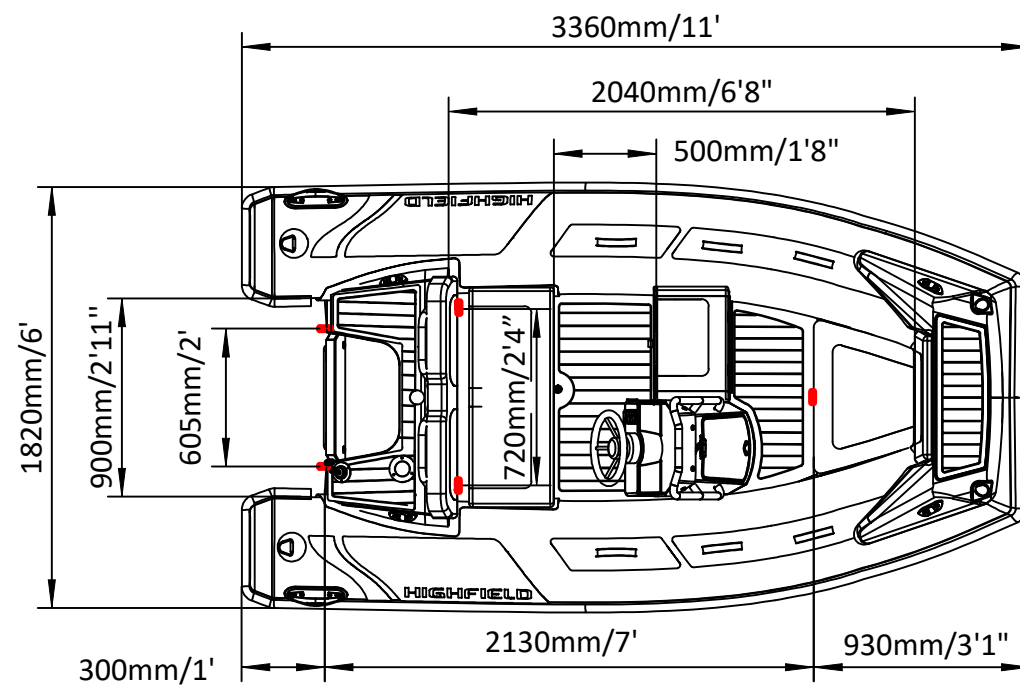

SPORT 330

SPECIFICATIONS

SPECIFICATIONS AND MAXIMUM CAPACITIES (Subject to change without notice. Tolerances: dimensions ±2.5%, weights ±5%)

MODEL	ISO 6185 PART	ISO 6185			#			Shaft	Outboard Engine				Sundeck		Tow post		/		Fuel Tank Capacity		Wet Weight (Approximate) 30HP (22.38KW) +Fuel		AIR CHAMBERS				
			KG	LB		KG	LB		KG	LB	KG	LB	KG	LB	KG	LB	L	GAL	KG	LB	PSI	BAR					
SPORT 330	3	C	549	1211	5	375	827	L	22.38	30	124.1	274	199	439	6	13.2	6.5	14.3	/	/	30	8	346	763	3	3.63	0.25

Boat weight includes: console

2023V2

SPORT 330

SPECIFICATIONS

SPECIFICATIONS AND MAXIMUM CAPACITIES (Subject to change without notice. Tolerances: dimensions ±2.5%, weights ±5%)

MODEL	ISO 6185 PART	ISO 6185			#			Shaft	Outboard Engine				Sundeck		Tow post		/		Fuel Tank Capacity		Wet Weight (Approximate) 30HP (22.38KW) +Fuel		AIR CHAMBERS				
			KG	LB		KG	LB		KG	LB	KG	LB	KG	LB	KG	LB	KG	LB	L	GAL	KG	LB		PSI	BAR		
SPORT 330	3	C	549	1211	5	375	827	L	22.38	30	124.1	274	199	439	6	13.2	6.5	14.3	/	/	30	8	346	763	3	3.63	0.25

Boat weight includes: console