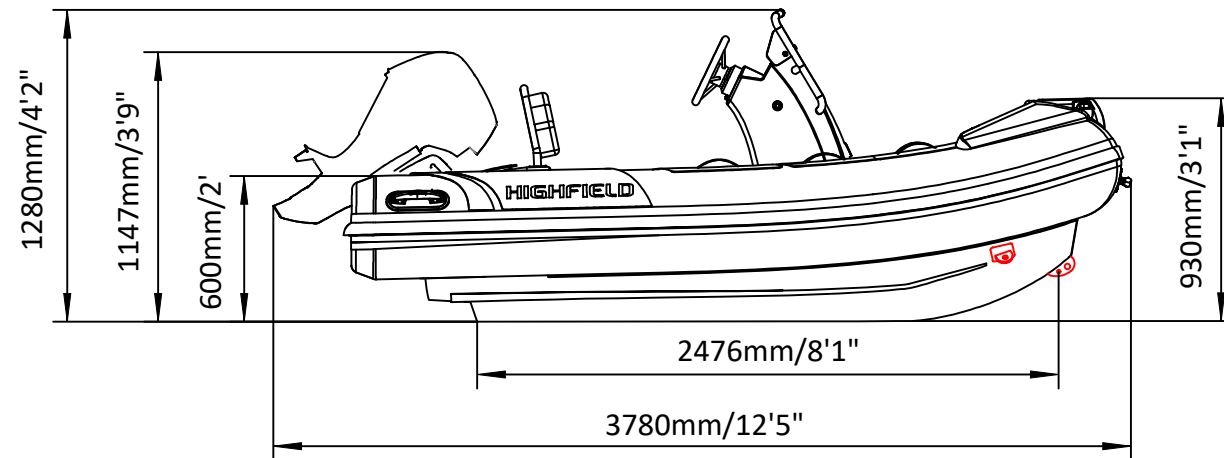

SPORT 330

SPECIFICATIONS

SPECIFICATIONS AND MAXIMUM CAPACITIES (Subject to change without notice. Tolerances: dimensions ±2.5%, weights ±5%)

MODEL	ISO 6185 PART	ISO 6185			#			Shaft	Outboard Engine				Sundeck		Tow post		/		Fuel Tank Capacity		Wet Weight (Approximate) 30HP (22.38KW) +Fuel		AIR CHAMBERS				
			KG	LB		KG	LB		KG	LB	KG	LB	KG	LB	KG	LB	L	GAL	KG	LB	PSI	BAR					
SPORT 330	3	C	549	1211	5	375	827	L	22.38	30	124.1	274	199	439	6	13.2	6.5	14.3	/	/	30	8	346	763	3	3.63	0.25

Boat weight includes: console

2023V2

SPORT 330

SPECIFICATIONS

SPECIFICATIONS AND MAXIMUM CAPACITIES (Subject to change without notice. Tolerances: dimensions ±2.5%, weights ±5%)

MODEL	ISO 6185 PART	ISO 6185			#			Shaft	Outboard Engine				Sundeck		Tow post		/		Fuel Tank Capacity		Wet Weight (Approximate) 30HP (22.38KW) +Fuel		AIR CHAMBERS				
			KG	LB		KG	LB		KG	LB	KG	LB	KG	LB	KG	LB	KG	LB	L	GAL	KG	LB		PSI	BAR		
SPORT 330	3	C	549	1211	5	375	827	L	22.38	30	124.1	274	199	439	6	13.2	6.5	14.3	/	/	30	8	346	763	3	3.63	0.25

Boat weight includes: console