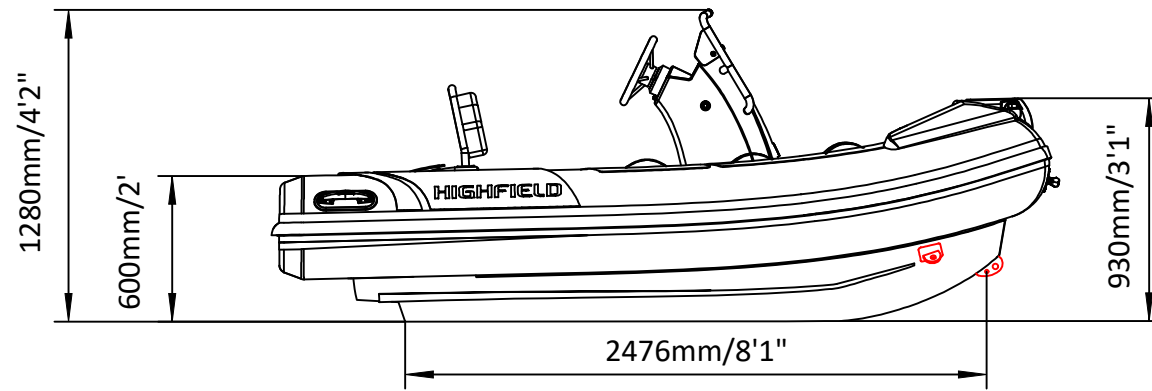

SPORT 330

SPECIFICATIONS

SPECIFICATIONS AND MAXIMUM CAPACITIES (Subject to change without notice. Tolerances: dimensions ±2.5%, weights ±5%)

MODEL	ISO 6185 PART	ISO 6185			#			Shaft	Outboard Engine				Sundeck		Tow post		/		Fuel Tank Capacity		Wet Weight (Approximate) 30HP (22.38KW) +Fuel		AIR CHAMBERS				
			KG	LB		KG	LB		KG	LB	KG	LB	KG	LB	KG	LB	L	GAL	KG	LB	PSI	BAR					
SPORT 330	3	C	549	1211	5	375	827	L	22.38	30	124.1	274	199	439	6	13.2	6.5	14.3	/	/	30	8	346	763	3	3.63	0.25

Boat weight includes: console

2023V2

SPORT 330

SPECIFICATIONS

SPECIFICATIONS AND MAXIMUM CAPACITIES (Subject to change without notice. Tolerances: dimensions ±2.5%, weights ±5%)

MODEL	ISO 6185 PART	ISO 6185			#			Shaft	Outboard Engine				Sundeck		Tow post		/		Fuel Tank Capacity		Wet Weight (Approximate) 30HP (22.38KW) +Fuel		AIR CHAMBERS				
			KG	LB		KG	LB		KG	LB	KG	LB	KG	LB	KG	LB	KG	LB	L	GAL	KG	LB		PSI	BAR		
SPORT 330	3	C	549	1211	5	375	827	L	22.38	30	124.1	274	199	439	6	13.2	6.5	14.3	/	/	30	8	346	763	3	3.63	0.25

Boat weight includes: console