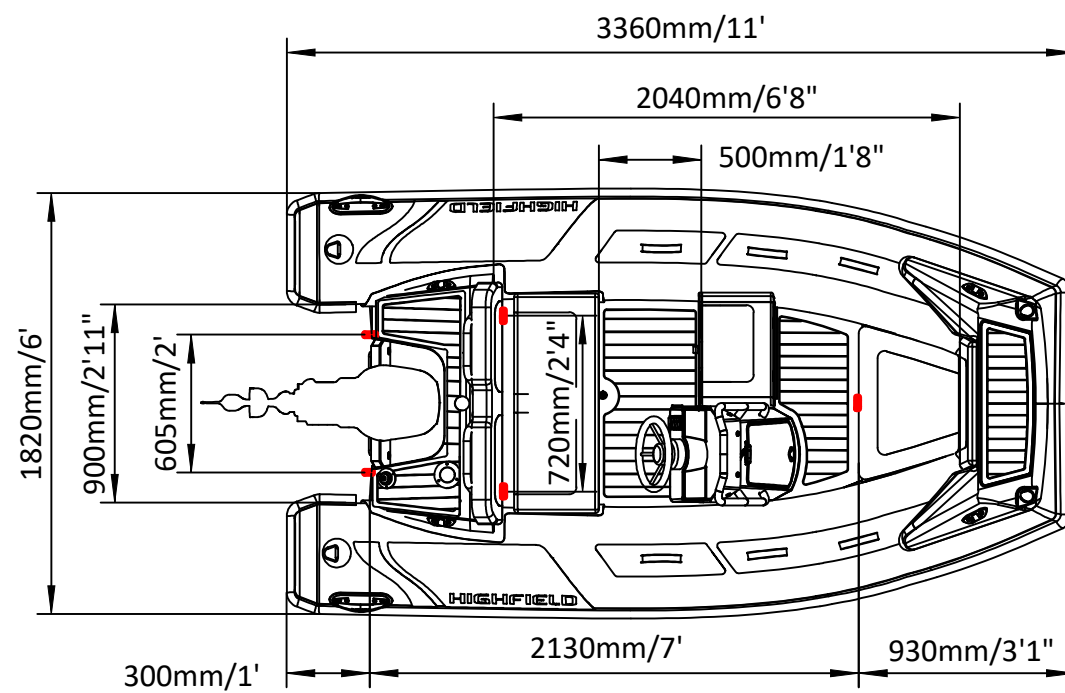

SPORT 330

SPECIFICATIONS

SPECIFICATIONS AND MAXIMUM CAPACITIES (Subject to change without notice. Tolerances: dimensions ±2.5%, weights ±5%)

MODEL	ISO 6185 PART	ISO 6185			#			Shaft	Outboard Engine				Sundeck		Tow post		/		Fuel Tank Capacity		Wet Weight (Approximate) 30HP (22.38KW) +Fuel		AIR CHAMBERS				
			KG	LB		KG	LB		KG	LB	KG	LB	KG	LB	KG	LB	L	GAL	KG	LB	PSI	BAR					
SPORT 330	3	C	549	1211	5	375	827	L	22.38	30	124.1	274	199	439	6	13.2	6.5	14.3	/	/	30	8	346	763	3	3.63	0.25

Boat weight includes: console

2023V2

SPORT 330

SPECIFICATIONS

SPECIFICATIONS AND MAXIMUM CAPACITIES (Subject to change without notice. Tolerances: dimensions ±2.5%, weights ±5%)

MODEL	ISO 6185 PART	ISO 6185			#			Shaft	Outboard Engine				Sundeck		Tow post		/		Fuel Tank Capacity		Wet Weight (Approximate) 30HP (22.38KW) +Fuel		AIR CHAMBERS				
			KG	LB		KG	LB		KG	LB	KG	LB	KG	LB	KG	LB	KG	LB	L	GAL	KG	LB		PSI	BAR		
SPORT 330	3	C	549	1211	5	375	827	L	22.38	30	124.1	274	199	439	6	13.2	6.5	14.3	/	/	30	8	346	763	3	3.63	0.25

Boat weight includes: console