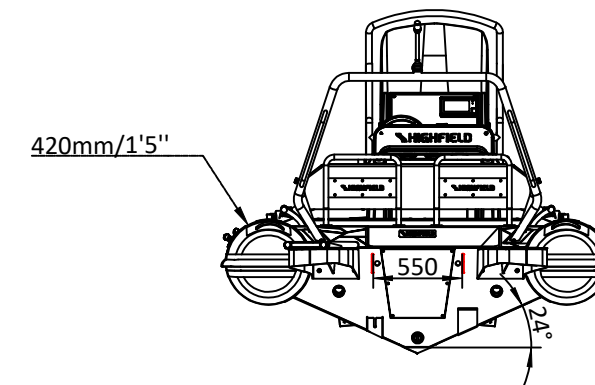

SPORT 560

SPECIFICATIONS

SPECIFICATIONS AND MAXIMUM CAPACITIES (Subject to change without notice. Tolerances: dimensions ±2.5%, weights ±5%)

MODEL	ISO 6185 PART	ISO 6185	Crew		#	Weight		Shaft	Outboard Engine		Sundeck		Tow post		Rollbar		Fuel Tank Capacity		Wet Weight (Approximate) 115HP (85.79KW) +Fuel		AIR CHAMBERS	Pressure					
			KG	LB		KG	LB		KG	LB	KG	LB	KG	LB	KG	LB	KG	LB	L	GAL		KG	LB	PSI	BAR		
			Max power KW	Max weight HP		Max weight KG	Max weight LB		KG	LB	KG	LB	KG	LB	KG	LB	L	GAL	KG	LB		PSI	BAR				
SPORT 560	3	C	1375	3031	12	900	1984	XL	85.79	115	235	518	664.5	1465	17	37.5	/	/	17.5	38.6	105	27.7	975.5	2151	6	3.63	0.25

Boat weight includes: SUS750 console, BOL850 seat, platform

2023V2