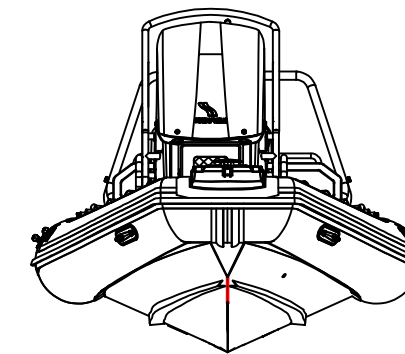

SPORT 560

SPECIFICATIONS

SPECIFICATIONS AND MAXIMUM CAPACITIES (Subject to change without notice. Tolerances: dimensions ±2.5%, weights ±5%)

MODEL	ISO 6185 PART	ISO 6185	Crew		#	Weight		Shaft	Outboard Engine		Sundeck		Tow post		Rollbar		Fuel Tank Capacity		Wet Weight (Approximate) 115HP (85.79KW) +Fuel		AIR CHAMBERS	Pressure					
			KG	LB		KG	LB		KG	LB	KG	LB	KG	LB	KG	LB	KG	LB	L	GAL		KG	LB	PSI	BAR		
			Max power KW	Max weight HP		Max weight KG	Max weight LB		KG	LB	KG	LB	KG	LB	KG	LB	L	GAL	KG	LB		PSI	BAR				
SPORT 560	3	C	1375	3031	12	900	1984	XL	85.79	115	235	518	664.5	1465	17	37.5	/	/	17.5	38.6	105	27.7	975.5	2151	6	3.63	0.25

Boat weight includes: SUS750 console, BOL850 seat, platform

2023V2