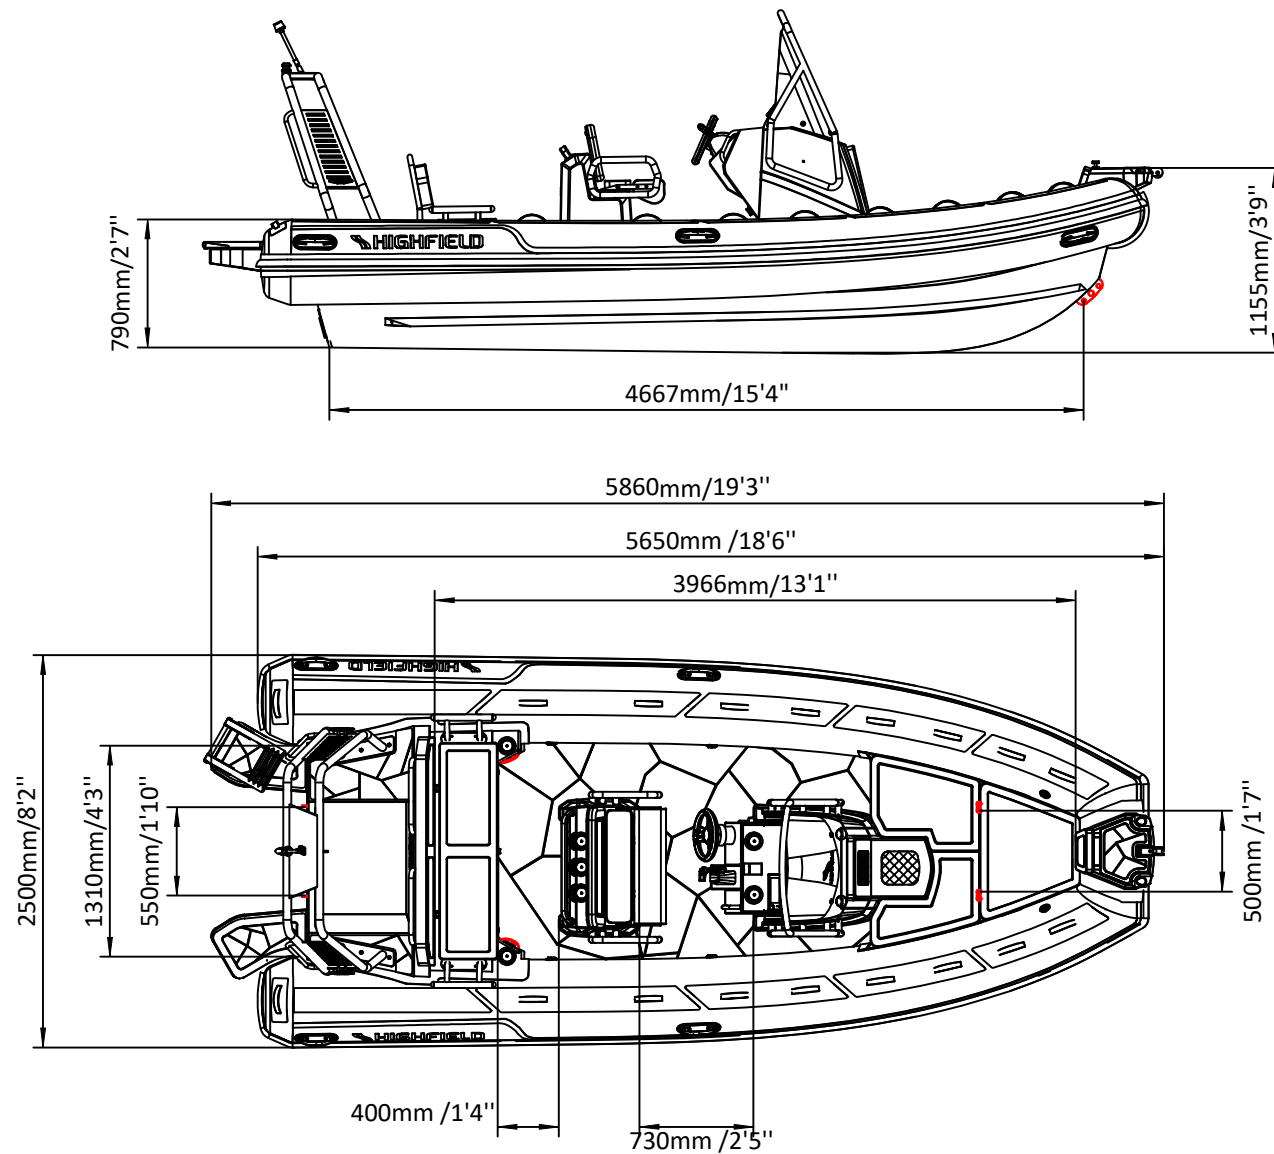

SPORT 560

SPECIFICATIONS

SPECIFICATIONS AND MAXIMUM CAPACITIES (Subject to change without notice. Tolerances: dimensions ±2.5%, weights ±5%)

MODEL	ISO 6185 PART	ISO 6185	Crew		#	Weight		Shaft	Outboard Engine		Sundeck		Tow post		Rollbar		Fuel Tank Capacity		Wet Weight (Approximate) 115HP (85.79KW) +Fuel		AIR CHAMBERS	Pressure					
			KG	LB		KG	LB		KG	LB	KG	LB	KG	LB	KG	LB	KG	LB	L	GAL		KG	LB	PSI	BAR		
			Max power KW	Max weight HP		Max weight KG	Max weight LB		KG	LB	KG	LB	KG	LB	KG	LB	L	GAL	KG	LB		PSI	BAR				
SPORT 560	3	C	1375	3031	12	900	1984	XL	85.79	115	235	518	664.5	1465	17	37.5	/	/	17.5	38.6	105	27.7	975.5	2151	6	3.63	0.25

Boat weight includes: SUS750 console, BOL850 seat, platform

2023V2