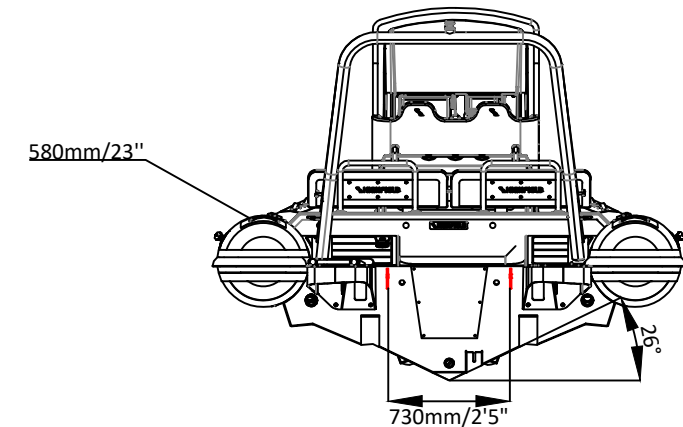

# SPECIFICATIONS

SPECIFICATIONS AND MAXIMUM CAPACITIES (Subject to change without notice. Tolerances: dimensions ±2.5%, weights ±5%)

MODEL	ISO 6185 PART	ISO 6185	Passengers		#	Weight		Shaft	Outboard Engine		Shower kit		Rollbar		Platform		Fuel tank Capacity		Wet Weight (Approximate) 150HP (111.9KW) +Fuel		AIR CHAMBERS	Pressure					
			KG	LB		KG	LB		KG	LB	KG	LB	KG	LB	L	GAL	KG	LB	PSI	BAR							
			Max power KW	Max weight HP		KG	LB		KG	LB	KG	LB	KG	LB	KG	LB	KG	LB	KG	LB		PSI	BAR				
SP760	3	C	1430	3153	16	900	1984	XL	223.8	300	312.5	689	1083	2388	14.4	31.7	24	53	25.2	55.6	240	53	1602	3532	6	3.63	0.25

Boat weight includes: console, seat, sundeck