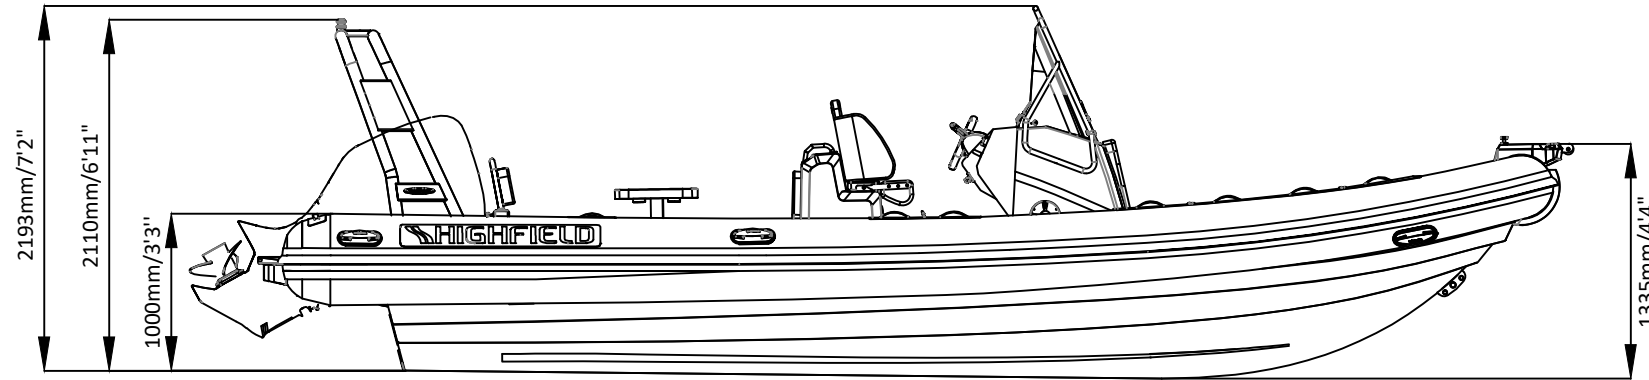

# SPECIFICATIONS

SPECIFICATIONS AND MAXIMUM CAPACITIES (Subject to change without notice. Tolerances: dimensions ±2.5%, weights ±5%)

MODEL	ISO 6185 PART	ISO 6185	Passengers		#	Weight		Shaft	Outboard Engine		Shower kit		Rollbar		Platform		Fuel tank Capacity		Wet Weight (Approximate) 150HP (111.9KW) +Fuel		AIR CHAMBERS	Pressure					
			KG	LB		KG	LB		KG	LB	KG	LB	KG	LB	L	GAL	KG	LB	PSI	BAR							
			Max power KW	Max weight HP		KG	LB		KG	LB	KG	LB	KG	LB	KG	LB	KG	LB	KG	LB		PSI	BAR				
SP760	3	C	1430	3153	16	900	1984	XL	223.8	300	312.5	689	1083	2388	14.4	31.7	24	53	25.2	55.6	240	53	1602	3532	6	3.63	0.25

Boat weight includes: console, seat, sundeck