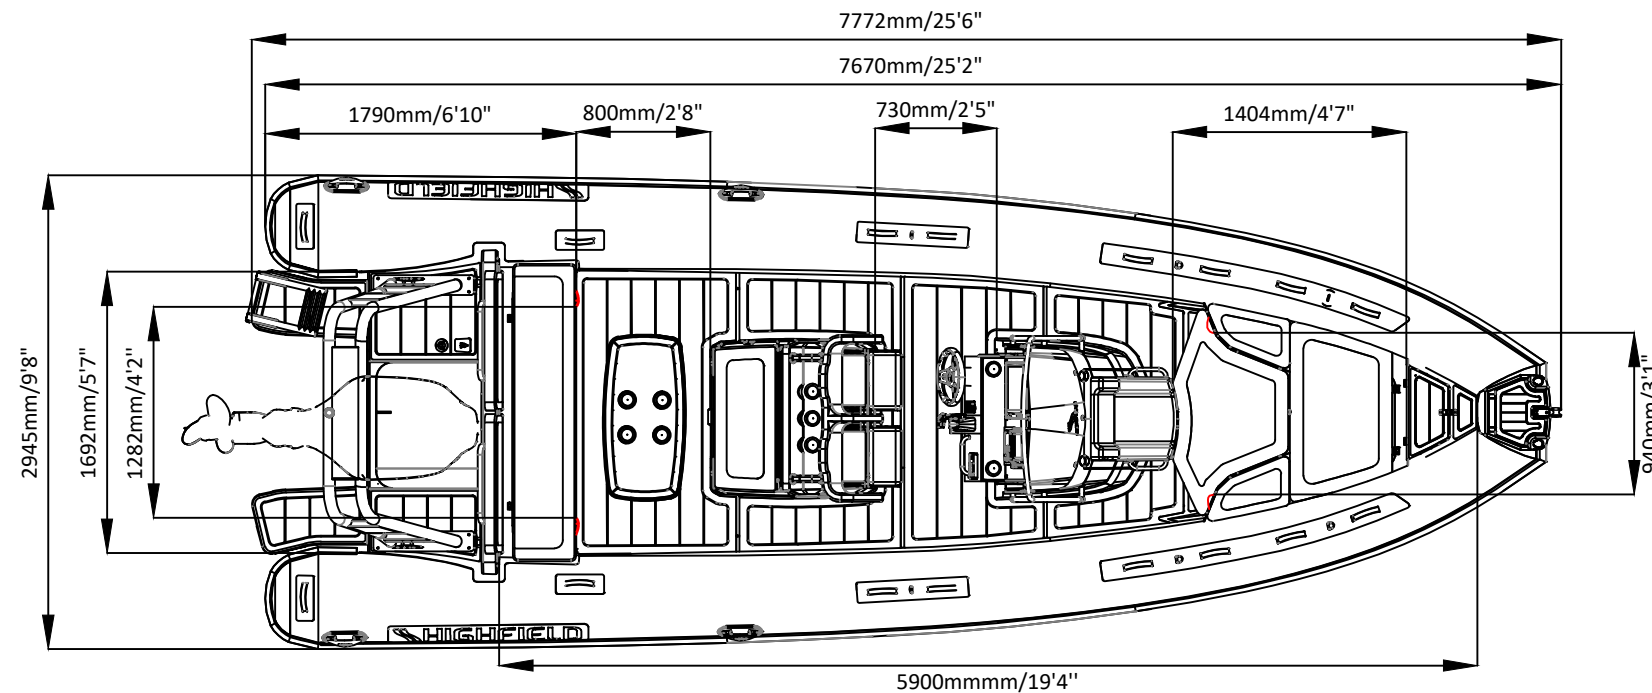

# 2023 SPORT 760

# SPECIFICATIONS

SPECIFICATIONS AND MAXIMUM CAPACITIES (Subject to change without notice. Tolerances: dimensions ±2.5%, weights ±5%)

MODEL	ISO 6185 PART	ISO 6185	Passengers		#	Weight		Shaft	Outboard Engine		Shower kit		Rollbar		Platform		Fuel tank Capacity		Wet Weight (Approximate) 150HP (111.9KW) +Fuel		AIR CHAMBERS	Pressure					
			KG	LB		KG	LB		KG	LB	KG	LB	KG	LB	L	GAL	KG	LB	PSI	BAR							
			Max power KW	Max weight HP		KG	LB		KG	LB	KG	LB	KG	LB	KG	LB	KG	LB	KG	LB		PSI	BAR				
SP760	3	C	1430	3153	16	900	1984	XL	223.8	300	312.5	689	1083	2388	14.4	31.7	24	53	25.2	55.6	240	53	1602	3532	6	3.63	0.25

Boat weight includes: console, seat, sundeck