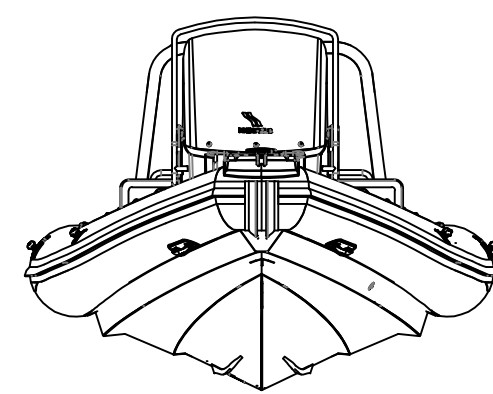

# SPECIFICATIONS

SPECIFICATIONS AND MAXIMUM CAPACITIES (Subject to change without notice. Tolerances: dimensions ±2.5%, weights ±5%)

MODEL	ISO 6185 PART	ISO 6185	Passengers		#	Weight		Shaft	Outboard Engine		Shower kit		Rollbar		Platform		Fuel tank Capacity		Wet Weight (Approximate) 150HP (111.9KW) +Fuel		AIR CHAMBERS	Pressure					
			KG	LB		KG	LB		KG	LB	KG	LB	KG	LB	L	GAL	KG	LB	PSI	BAR							
			Max power KW	Max weight HP		KG	LB		KG	LB	KG	LB	KG	LB	KG	LB	KG	LB	KG	LB		PSI	BAR				
SP760	3	C	1430	3153	16	900	1984	XL	223.8	300	312.5	689	1083	2388	14.4	31.7	24	53	25.2	55.6	240	53	1602	3532	6	3.63	0.25

Boat weight includes: console, seat, sundeck