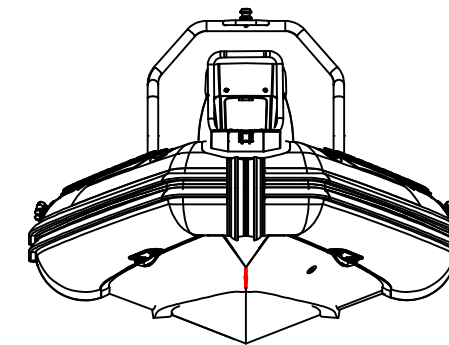

PATROL 420BS

SPECIFICATIONS

SPECIFICATIONS AND MAXIMUM CAPACITIES (Subject to change without notice. Tolerances: dimensions ±2.5%, weights ±5%)

MODEL	ISO 6185 PART	ISO 6185	Crew		#	Weight		Shaft	Outboard Engine		Sundeck		Tow post		Rollbar		Fuel tank Capacity		Wet Weight (Approximate) 60HP (44.76KW) +Fuel		AIR CHAMBERS	Pressure					
			KG	LB		KG	LB		KG	LB	KG	LB	KG	LB	L	GAL	KG	LB	PSI	BAR							
			Max power KW	Max weight HP		KG	LB		KG	LB	KG	LB	KG	LB	KG	LB	KG	LB	KG	LB		KG	LB				
PA420BS	3	C	885	1951	8	600	1323	L	44.76	60	125	276	252	556	/	/	19	41.88	11	25	55	14.5	417	919	4	3.63	0.25

Boat weight includes: JC1200 console

2023V1

PATROL 420NBS

SPECIFICATIONS

SPECIFICATIONS AND MAXIMUM CAPACITIES (Subject to change without notice. Tolerances: dimensions ±2.5%, weights ±5%)

MODEL	ISO 6185 PART	ISO 6185	Crew		#	Weight		Shaft	Outboard Engine		Sundeck		Tow post		Rollbar		Fuel tank Capacity		Wet Weight (Approximate) 60HP (44.76KW) +Fuel		AIR CHAMBERS	Pressure					
			KG	LB		KG	LB		KG	LB	KG	LB	KG	LB	L	GAL	KG	LB	PSI	BAR							
PA420NBS	3	C	885	1951	8	600	1323	L	44.76	60	125	276	252	556	/	/	19	41.88	11	25	55	14.5	417	919	4	3.63	0.25

Boat weight includes: JC1200 console

2023V1