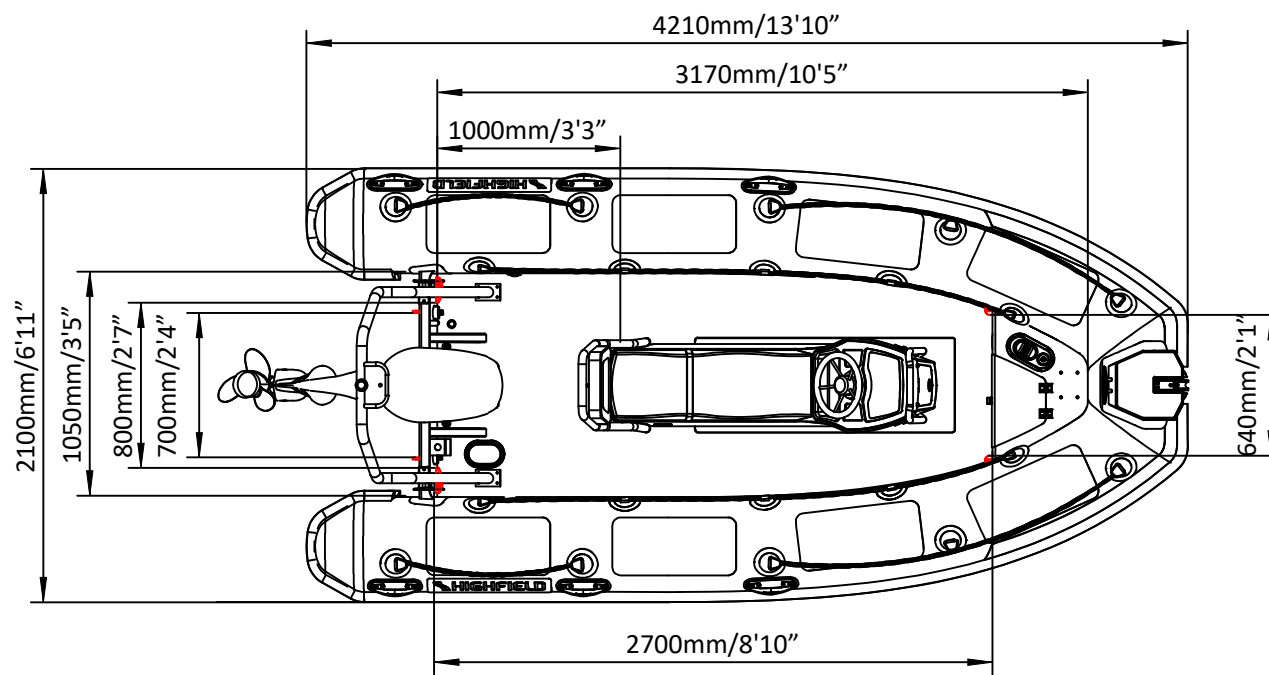

PATROL 420BS

SPECIFICATIONS

SPECIFICATIONS AND MAXIMUM CAPACITIES (Subject to change without notice. Tolerances: dimensions ±2.5%, weights ±5%)

MODEL	ISO 6185 PART	ISO 6185	Crew		#	Weight		Shaft	Outboard Engine		Sundeck		Tow post		Rollbar		Fuel tank Capacity		Wet Weight (Approximate) 60HP (44.76KW) +Fuel		AIR CHAMBERS	Pressure					
			KG	LB		KG	LB		KG	LB	KG	LB	KG	LB	L	GAL	KG	LB	PSI	BAR							
			Max power KW	Max weight HP		KG	LB		KG	LB	KG	LB	KG	LB	KG	LB	KG	LB	KG	LB		KG	LB				
PA420BS	3	C	885	1951	8	600	1323	L	44.76	60	125	276	252	556	/	/	19	41.88	11	25	55	14.5	417	919	4	3.63	0.25

Boat weight includes: JC1200 console

2023V1

PATROL 420NBS

SPECIFICATIONS

SPECIFICATIONS AND MAXIMUM CAPACITIES (Subject to change without notice. Tolerances: dimensions ±2.5%, weights ±5%)

MODEL	ISO 6185 PART	ISO 6185	Crew		#	Weight		Shaft	Outboard Engine		Sundeck		Tow post		Rollbar		Fuel tank Capacity		Wet Weight (Approximate) 60HP (44.76KW) +Fuel		AIR CHAMBERS	Pressure					
			KG	LB		KG	LB		KG	LB	KG	LB	KG	LB	L	GAL	KG	LB	PSI	BAR							
PA420NBS	3	C	885	1951	8	600	1323	L	44.76	60	125	276	252	556	/	/	19	41.88	11	25	55	14.5	417	919	4	3.63	0.25

Boat weight includes: JC1200 console

2023V1