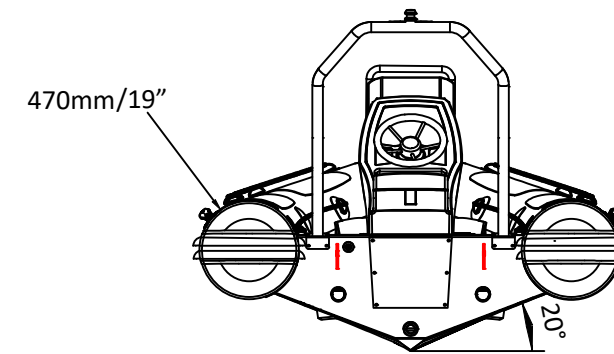

PATROL 420BS

SPECIFICATIONS

SPECIFICATIONS AND MAXIMUM CAPACITIES (Subject to change without notice. Tolerances: dimensions ±2.5%, weights ±5%)

MODEL	ISO 6185 PART	ISO 6185	Crew		#	Weight		Shaft	Outboard Engine		Sundeck		Tow post		Rollbar		Fuel tank Capacity		Wet Weight (Approximate) 60HP (44.76KW) +Fuel		AIR CHAMBERS	Pressure					
			KG	LB		KG	LB		KG	LB	KG	LB	KG	LB	L	GAL	KG	LB	PSI	BAR							
			Max power KW	Max weight HP		KG	LB		KG	LB	KG	LB	KG	LB	KG	LB	KG	LB	KG	LB		KG	LB				
PA420BS	3	C	885	1951	8	600	1323	L	44.76	60	125	276	252	556	/	/	19	41.88	11	25	55	14.5	417	919	4	3.63	0.25

Boat weight includes: JC1200 console

2023V1

PATROL 420NBS

SPECIFICATIONS

SPECIFICATIONS AND MAXIMUM CAPACITIES (Subject to change without notice. Tolerances: dimensions ±2.5%, weights ±5%)

MODEL	ISO 6185 PART	ISO 6185	Crew		#	Weight		Shaft	Outboard Engine		Sundeck		Tow post		Rollbar		Fuel tank Capacity		Wet Weight (Approximate) 60HP (44.76KW) +Fuel		AIR CHAMBERS	Pressure					
			KG	LB		KG	LB		KG	LB	KG	LB	KG	LB	L	GAL	KG	LB	PSI	BAR							
PA420NBS	3	C	885	1951	8	600	1323	L	44.76	60	125	276	252	556	/	/	19	41.88	11	25	55	14.5	417	919	4	3.63	0.25

Boat weight includes: JC1200 console

2023V1