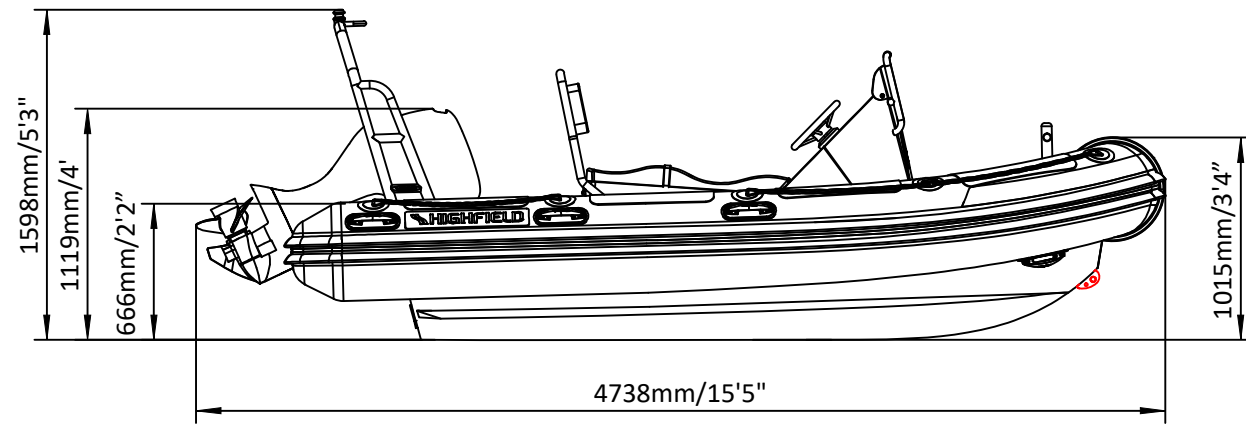

PATROL 420BS

SPECIFICATIONS

SPECIFICATIONS AND MAXIMUM CAPACITIES (Subject to change without notice. Tolerances: dimensions ±2.5%, weights ±5%)

MODEL	ISO 6185 PART	ISO 6185	Crew		#	Weight		Shaft	Outboard Engine		Sundeck		Tow post		Rollbar		Fuel tank Capacity		Wet Weight (Approximate) 60HP (44.76KW) +Fuel		AIR CHAMBERS	Pressure					
			KG	LB		KG	LB		KG	LB	KG	LB	KG	LB	L	GAL	KG	LB	PSI	BAR							
			Max power KW	Max weight HP		KG	LB		KG	LB	KG	LB	KG	LB	KG	LB	KG	LB	KG	LB		KG	LB				
PA420BS	3	C	885	1951	8	600	1323	L	44.76	60	125	276	252	556	/	/	19	41.88	11	25	55	14.5	417	919	4	3.63	0.25

Boat weight includes: JC1200 console

2023V1

PATROL 420NBS

SPECIFICATIONS

SPECIFICATIONS AND MAXIMUM CAPACITIES (Subject to change without notice. Tolerances: dimensions ±2.5%, weights ±5%)

MODEL	ISO 6185 PART	ISO 6185	Crew		#	Weight		Shaft	Outboard Engine		Sundeck		Tow post		Rollbar		Fuel tank Capacity		Wet Weight (Approximate) 60HP (44.76KW) +Fuel		AIR CHAMBERS	Pressure					
			KG	LB		KG	LB		KG	LB	KG	LB	KG	LB	L	GAL	KG	LB	PSI	BAR							
PA420NBS	3	C	885	1951	8	600	1323	L	44.76	60	125	276	252	556	/	/	19	41.88	11	25	55	14.5	417	919	4	3.63	0.25

Boat weight includes: JC1200 console

2023V1