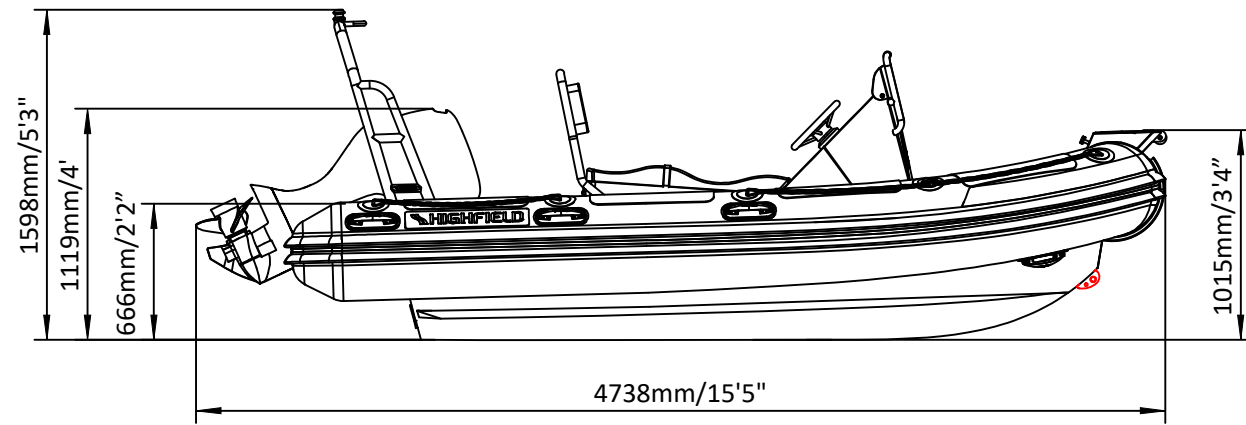

PATROL 420BS

SPECIFICATIONS

SPECIFICATIONS AND MAXIMUM CAPACITIES (Subject to change without notice. Tolerances: dimensions ±2.5%, weights ±5%)

MODEL	ISO 6185 PART	ISO 6185	Crew		#	Weight		Shaft	Outboard Engine		Sundeck		Tow post		Rollbar		Fuel tank Capacity		Wet Weight (Approximate) 60HP (44.76KW) +Fuel		AIR CHAMBERS	Pressure					
			KG	LB		KG	LB		KG	LB	KG	LB	KG	LB	L	GAL	KG	LB	PSI	BAR							
			Max power KW	Max weight HP		KG	LB		KG	LB	KG	LB	KG	LB	KG	LB	KG	LB	KG	LB		KG	LB				
PA420BS	3	C	885	1951	8	600	1323	L	44.76	60	125	276	252	556	/	/	19	41.88	11	25	55	14.5	417	919	4	3.63	0.25

Boat weight includes: JC1200 console

2023V1

PATROL 420NBS

SPECIFICATIONS

SPECIFICATIONS AND MAXIMUM CAPACITIES (Subject to change without notice. Tolerances: dimensions ±2.5%, weights ±5%)

MODEL	ISO 6185 PART	ISO 6185	Crew		#	Weight		Shaft	Outboard Engine		Sundeck		Tow post		Rollbar		Fuel tank Capacity		Wet Weight (Approximate) 60HP (44.76KW) +Fuel		AIR CHAMBERS	Pressure					
			KG	LB		KG	LB		KG	LB	KG	LB	KG	LB	L	GAL	KG	LB	PSI	BAR							
PA420NBS	3	C	885	1951	8	600	1323	L	44.76	60	125	276	252	556	/	/	19	41.88	11	25	55	14.5	417	919	4	3.63	0.25

Boat weight includes: JC1200 console

2023V1