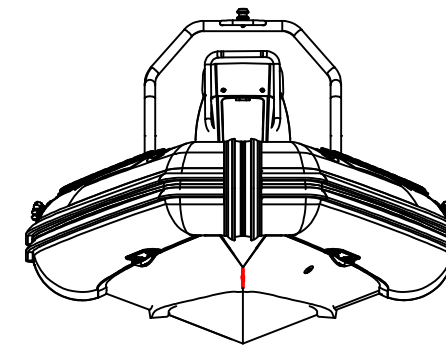

PATROL 420BS

SPECIFICATIONS

SPECIFICATIONS AND MAXIMUM CAPACITIES (Subject to change without notice. Tolerances: dimensions ±2.5%, weights ±5%)

MODEL	ISO 6185 PART	ISO 6185	Crew		#	Weight		Shaft	Outboard Engine		Sundeck		Tow post		Rollbar		Fuel tank Capacity		Wet Weight (Approximate) 60HP (44.76KW) +Fuel		AIR CHAMBERS	Pressure					
			KG	LB		KG	LB		KG	LB	KG	LB	KG	LB	L	GAL	KG	LB	PSI	BAR							
			Max power KW	Max weight HP		KG	LB		KG	LB	KG	LB	KG	LB	KG	LB	KG	LB	KG	LB		KG	LB				
PA420BS	3	C	885	1951	8	600	1323	L	44.76	60	125	276	252	556	/	/	19	41.88	11	25	55	14.5	417	919	4	3.63	0.25

Boat weight includes: JC1200 console

2023V1

PATROL 420NBS

SPECIFICATIONS

SPECIFICATIONS AND MAXIMUM CAPACITIES (Subject to change without notice. Tolerances: dimensions ±2.5%, weights ±5%)

MODEL	ISO 6185 PART	ISO 6185	Crew		#	Weight		Shaft	Outboard Engine		Sundeck		Tow post		Rollbar		Fuel tank Capacity		Wet Weight (Approximate) 60HP (44.76KW) +Fuel		AIR CHAMBERS	Pressure					
			KG	LB		KG	LB		KG	LB	KG	LB	KG	LB	L	GAL	KG	LB	PSI	BAR							
PA420NBS	3	C	885	1951	8	600	1323	L	44.76	60	125	276	252	556	/	/	19	41.88	11	25	55	14.5	417	919	4	3.63	0.25

Boat weight includes: JC1200 console

2023V1