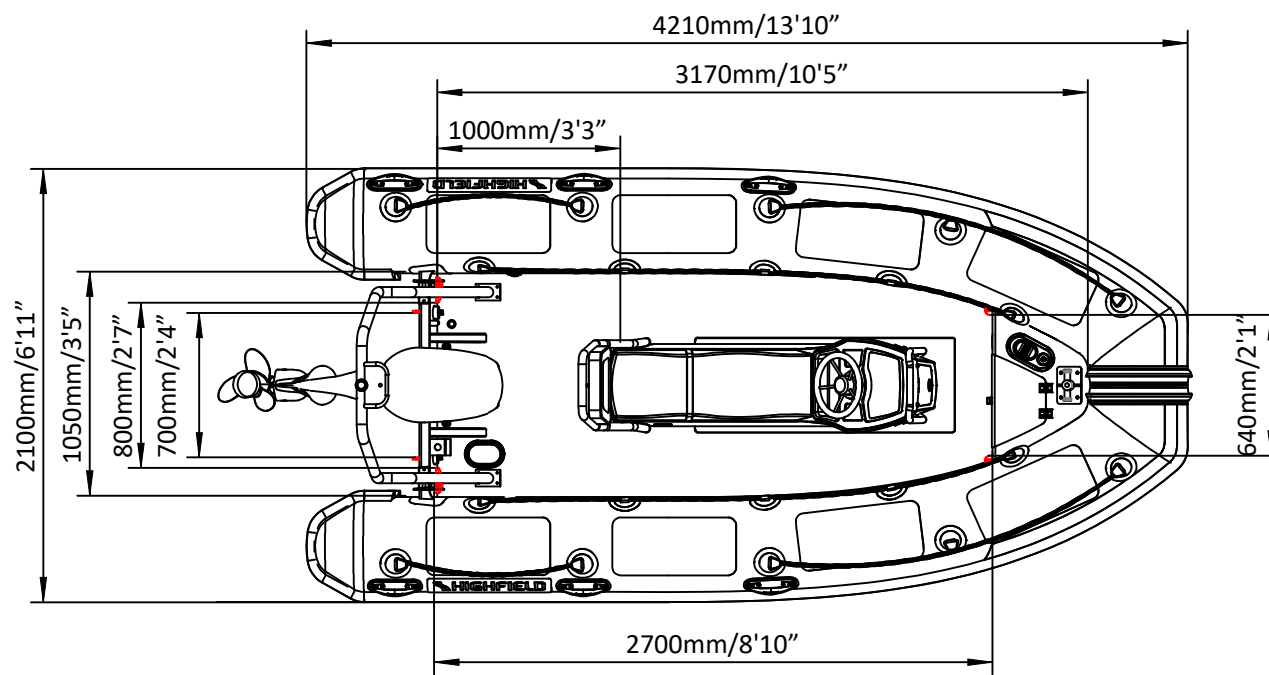

PATROL 420BS

SPECIFICATIONS

SPECIFICATIONS AND MAXIMUM CAPACITIES (Subject to change without notice. Tolerances: dimensions ±2.5%, weights ±5%)

MODEL	ISO 6185 PART	ISO 6185	Crew		#	Weight		Shaft	Outboard Engine		Sundeck		Tow post		Rollbar		Fuel tank Capacity		Wet Weight (Approximate) 60HP (44.76KW) +Fuel		AIR CHAMBERS	Pressure					
			KG	LB		KG	LB		KG	LB	KG	LB	KG	LB	L	GAL	KG	LB	PSI	BAR							
			Max power KW	Max weight HP		KG	LB		KG	LB	KG	LB	KG	LB	KG	LB	KG	LB	KG	LB		KG	LB				
PA420BS	3	C	885	1951	8	600	1323	L	44.76	60	125	276	252	556	/	/	19	41.88	11	25	55	14.5	417	919	4	3.63	0.25

Boat weight includes: JC1200 console

2023V1

PATROL 420NBS

SPECIFICATIONS

SPECIFICATIONS AND MAXIMUM CAPACITIES (Subject to change without notice. Tolerances: dimensions ±2.5%, weights ±5%)

MODEL	ISO 6185 PART	ISO 6185	Crew		#	Weight		Shaft	Outboard Engine		Sundeck		Tow post		Rollbar		Fuel tank Capacity		Wet Weight (Approximate) 60HP (44.76KW) +Fuel		AIR CHAMBERS	Pressure					
			KG	LB		KG	LB		KG	LB	KG	LB	KG	LB	L	GAL	KG	LB	PSI	BAR							
PA420NBS	3	C	885	1951	8	600	1323	L	44.76	60	125	276	252	556	/	/	19	41.88	11	25	55	14.5	417	919	4	3.63	0.25

Boat weight includes: JC1200 console

2023V1