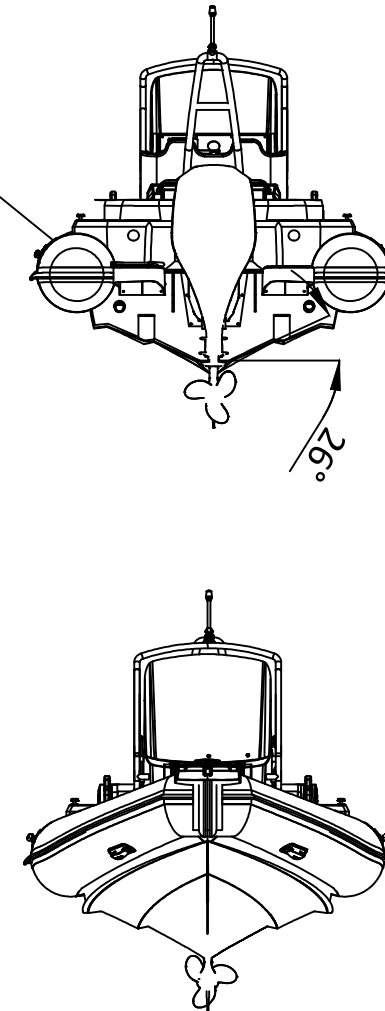

SPORT 700

SPECIFICATIONS

531-470mm/21"-19"

SPECIFICATIONS AND MAXIMUM CAPACITIES (Subject to change without notice. Tolerances: dimensions ±2.5%, weights ±5%)

MODEL	ISO 6185 PART	ISO 6185	Crew		#	Weight		Shaft	Outboard Engine		Shower kit		Tow post		/		Fuel tank Capacity		Wet Weight (Approximate) 200HP (149.2KW) +Fuel		AIR CHAMBERS	Pressure					
			KG	LB		KG	LB		KG	LB	KG	LB	KG	LB	L	GAL	KG	LB	PSI	BAR							
SPORT 700	3	C	1366	3011	13	975	2150	XL	149.2	200	260.7	575	895	1973	14.4	31.7	21	46	/	/	140	37	1290.7	2667	6	3.63	0.25

Boat weight includes: console, seat, sundeck, platform

2021V4

SPORT 700

SPECIFICATIONS

531-470mm/21"-19"

SPECIFICATIONS AND MAXIMUM CAPACITIES (Subject to change without notice. Tolerances: dimensions ±2.5%, weights ±5%)

MODEL	ISO 6185 PART	ISO 6185	Crew		#	Weight		Shaft	Outboard Engine		Shower kit		Tow post		/		Fuel tank Capacity		Wet Weight (Approximate) 200HP (149.2KW) +Fuel		AIR CHAMBERS	Pressure					
			KG	LB		KG	LB		KG	LB	KG	LB	KG	LB	L	GAL	KG	LB	PSI	BAR							
SPORT 700	3	C	1366	3011	13	975	2150	XL	149.2	200	260.7	575	895	1973	14.4	31.7	21	46	/	/	140	37	1290.7	2667	6	3.63	0.25

Boat weight includes: console, seat, sundeck, platform

2021V4