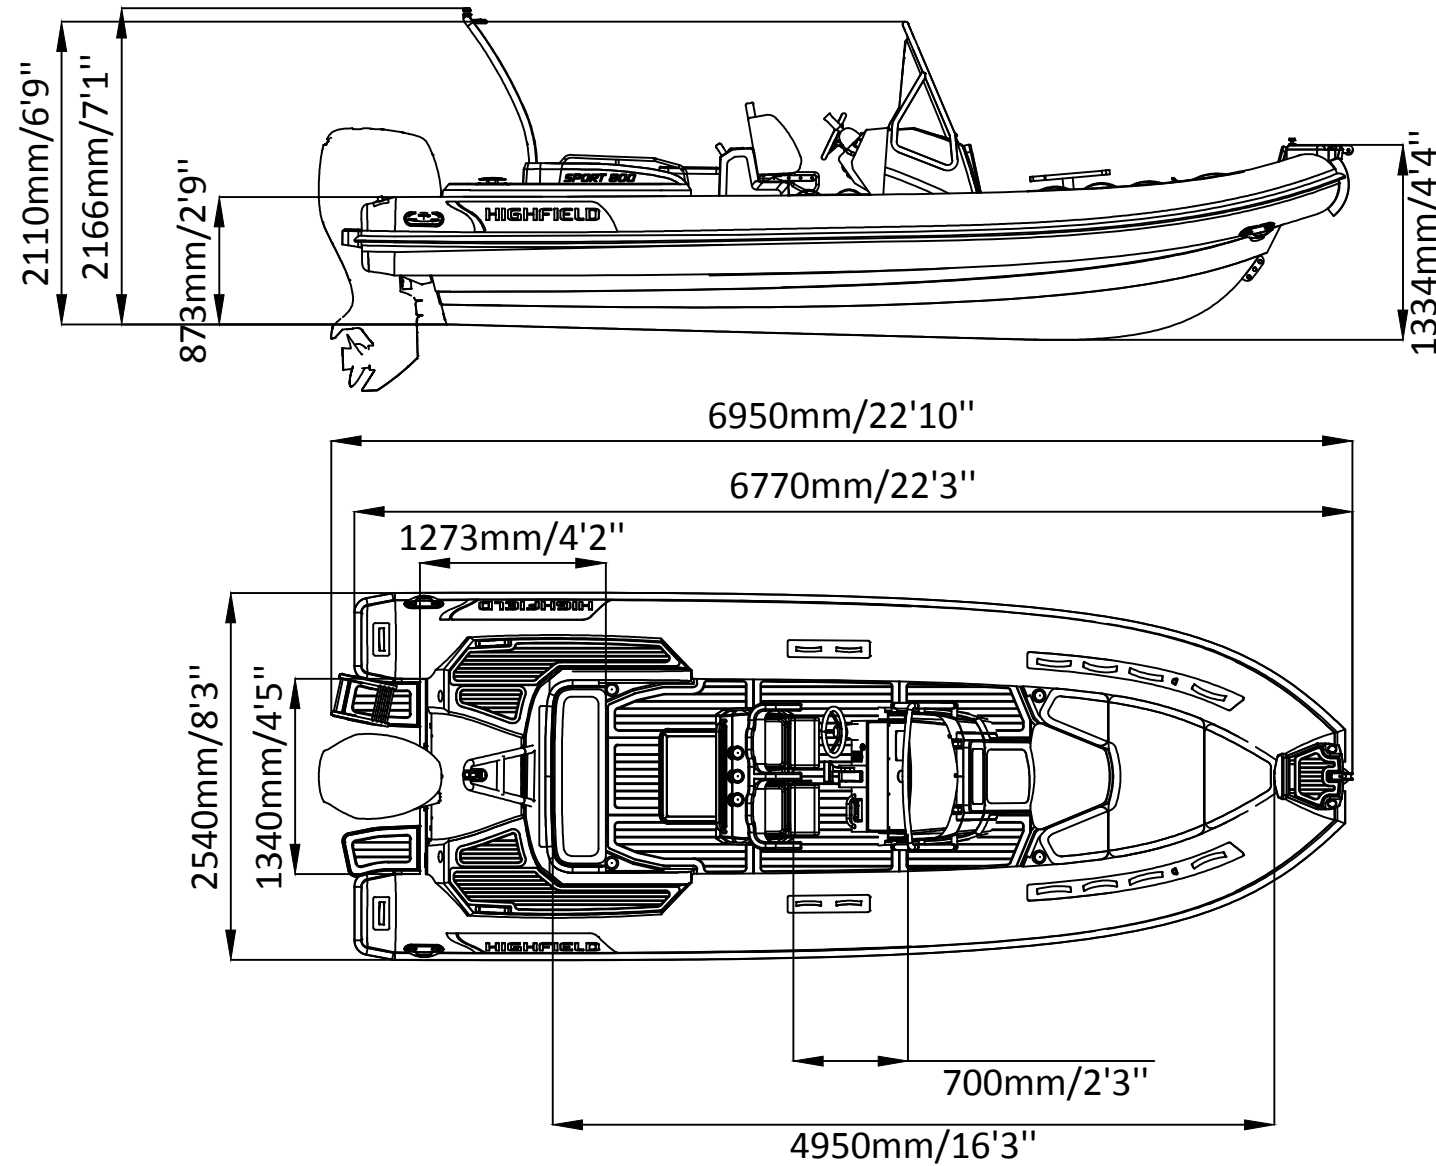

SPORT 700

SPECIFICATIONS

531-470mm/21"-19"

SPECIFICATIONS AND MAXIMUM CAPACITIES (Subject to change without notice. Tolerances: dimensions ±2.5%, weights ±5%)

MODEL	ISO 6185 PART	ISO 6185	Crew		#	Weight		Shaft	Outboard Engine		Shower kit		Tow post		/		Fuel tank Capacity		Wet Weight (Approximate) 200HP (149.2KW) +Fuel		AIR CHAMBERS	Pressure					
			KG	LB		KG	LB		KG	LB	KG	LB	KG	LB	L	GAL	KG	LB	PSI	BAR							
SPORT 700	3	C	1366	3011	13	975	2150	XL	149.2	200	260.7	575	895	1973	14.4	31.7	21	46	/	/	140	37	1290.7	2667	6	3.63	0.25

Boat weight includes: console, seat, sundeck, platform

2021V4

SPORT 700

SPECIFICATIONS

531-470mm/21"-19"

SPECIFICATIONS AND MAXIMUM CAPACITIES (Subject to change without notice. Tolerances: dimensions ±2.5%, weights ±5%)

MODEL	ISO 6185 PART	ISO 6185	Crew		#	Weight		Shaft	Outboard Engine		Shower kit		Tow post		/		Fuel tank Capacity		Wet Weight (Approximate) 200HP (149.2KW) +Fuel		AIR CHAMBERS	Pressure					
			KG	LB		KG	LB		KG	LB	KG	LB	KG	LB	L	GAL	KG	LB	PSI	BAR							
SPORT 700	3	C	1366	3011	13	975	2150	XL	149.2	200	260.7	575	895	1973	14.4	31.7	21	46	/	/	140	37	1290.7	2667	6	3.63	0.25

Boat weight includes: console, seat, sundeck, platform

2021V4