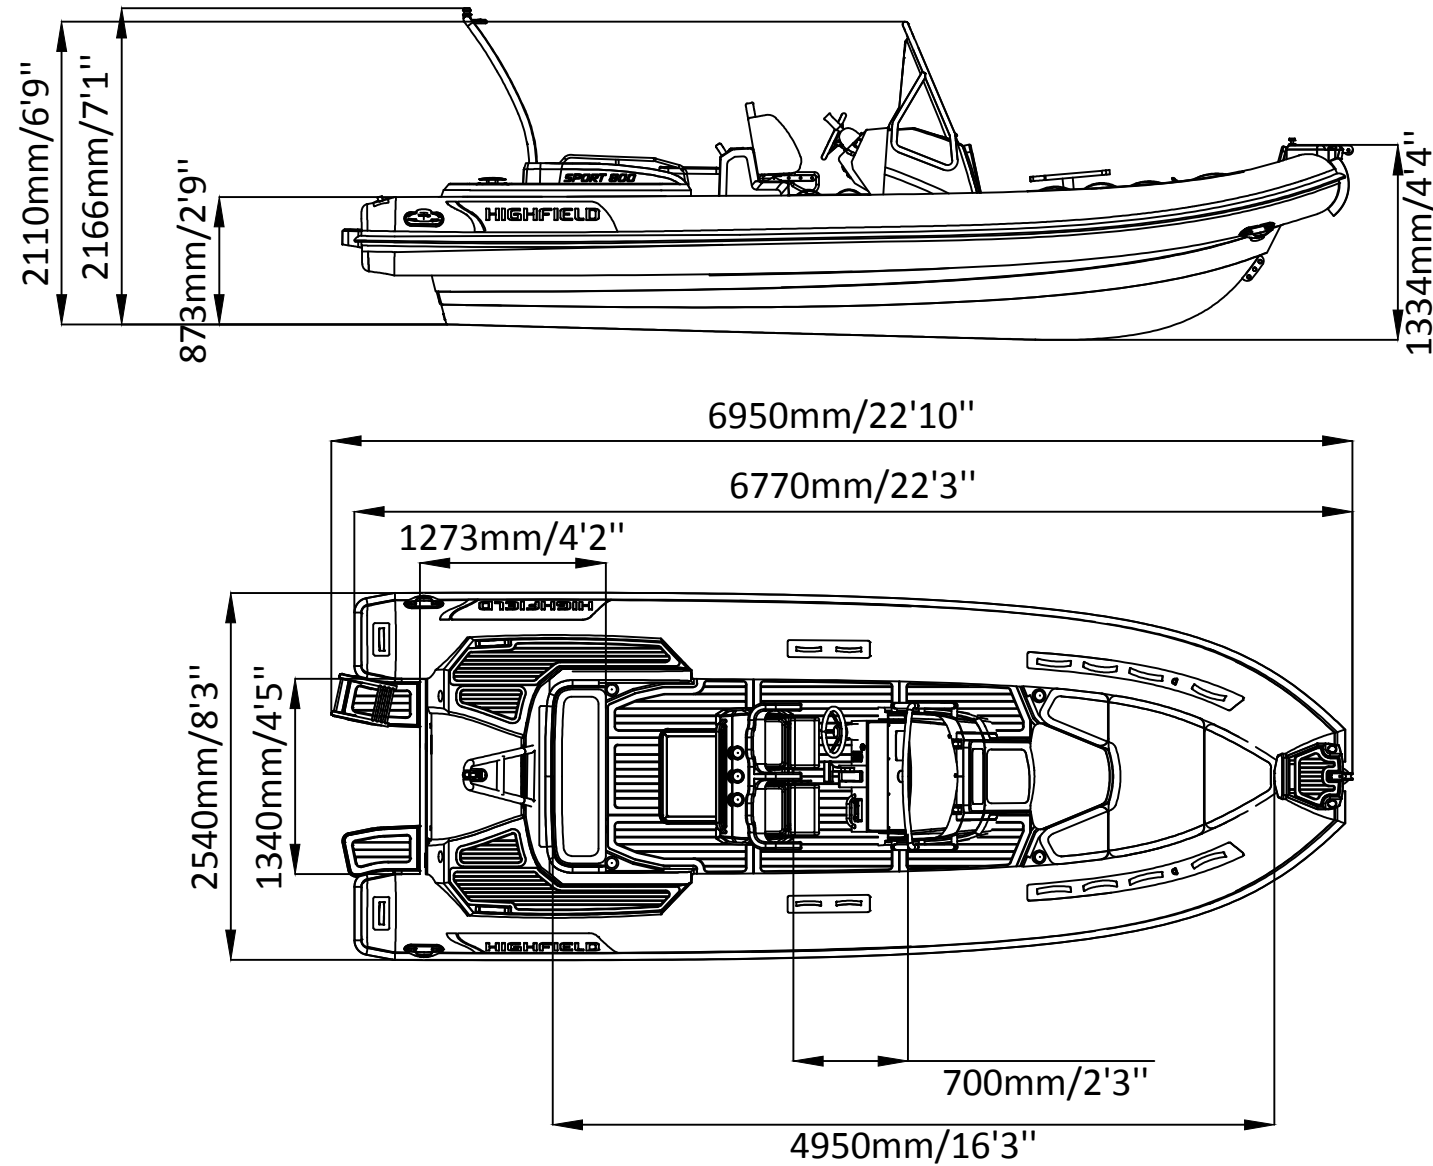

SPORT 700

SPECIFICATIONS

531-470mm/21"-19"

SPECIFICATIONS AND MAXIMUM CAPACITIES (Subject to change without notice. Tolerances: dimensions ±2.5%, weights ±5%)

MODEL	ISO 6185 PART	ISO 6185	Crew		#	Weight		Shaft	Outboard Engine		Shower kit		Tow post		/		Fuel tank Capacity		Wet Weight (Approximate) 200HP (149.2KW) +Fuel		AIR CHAMBERS	Pressure					
			KG	LB		KG	LB		KG	LB	KG	LB	KG	LB	L	GAL	KG	LB	PSI	BAR							
SPORT 700	3	C	1366	3011	13	975	2150	XL	149.2	200	260.7	575	895	1973	14.4	31.7	21	46	/	/	140	37	1290.7	2667	6	3.63	0.25

Boat weight includes: console, seat, sundeck, platform

2021V4

SPORT 700

SPECIFICATIONS

531-470mm/21"-19"

SPECIFICATIONS AND MAXIMUM CAPACITIES (Subject to change without notice. Tolerances: dimensions ±2.5%, weights ±5%)

MODEL	ISO 6185 PART	ISO 6185	Crew		#	Weight		Shaft	Outboard Engine		Shower kit		Tow post		/		Fuel tank Capacity		Wet Weight (Approximate) 200HP (149.2KW) +Fuel		AIR CHAMBERS	Pressure					
			KG	LB		KG	LB		KG	LB	KG	LB	KG	LB	L	GAL	KG	LB	PSI	BAR							
SPORT 700	3	C	1366	3011	13	975	2150	XL	149.2	200	260.7	575	895	1973	14.4	31.7	21	46	/	/	140	37	1290.7	2667	6	3.63	0.25

Boat weight includes: console, seat, sundeck, platform

2021V4