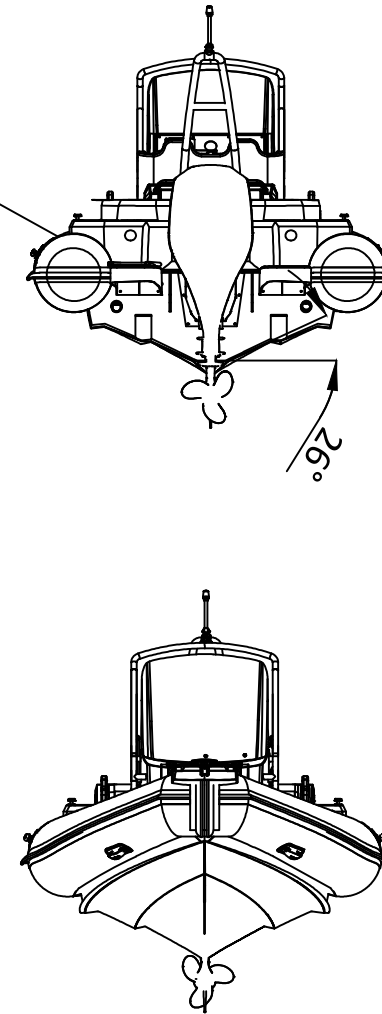

SPORT 700

SPECIFICATIONS

531-470mm/21"-19"

SPECIFICATIONS AND MAXIMUM CAPACITIES (Subject to change without notice. Tolerances: dimensions ±2.5%, weights ±5%)

MODEL	ISO 6185 PART	ISO 6185	Crew		#	Weight		Shaft	Outboard Engine		Shower kit		Tow post		/		Fuel tank Capacity		Wet Weight (Approximate) 200HP (149.2KW) +Fuel		AIR CHAMBERS	Pressure					
			KG	LB		KG	LB		KG	LB	KG	LB	KG	LB	L	GAL	KG	LB	PSI	BAR							
SPORT 700	3	C	1366	3011	13	975	2150	XL	149.2	200	260.7	575	895	1973	14.4	31.7	21	46	/	/	140	37	1290.7	2667	6	3.63	0.25

Boat weight includes: console, seat, sundeck, platform

2021V4

SPORT 700

SPECIFICATIONS

531-470mm/21"-19"

SPECIFICATIONS AND MAXIMUM CAPACITIES (Subject to change without notice. Tolerances: dimensions ±2.5%, weights ±5%)

MODEL	ISO 6185 PART	ISO 6185	Crew		#	Weight		Shaft	Outboard Engine		Shower kit		Tow post		/		Fuel tank Capacity		Wet Weight (Approximate) 200HP (149.2KW) +Fuel		AIR CHAMBERS	Pressure					
			KG	LB		KG	LB		KG	LB	KG	LB	KG	LB	L	GAL	KG	LB	PSI	BAR							
SPORT 700	3	C	1366	3011	13	975	2150	XL	149.2	200	260.7	575	895	1973	14.4	31.7	21	46	/	/	140	37	1290.7	2667	6	3.63	0.25

Boat weight includes: console, seat, sundeck, platform

2021V4