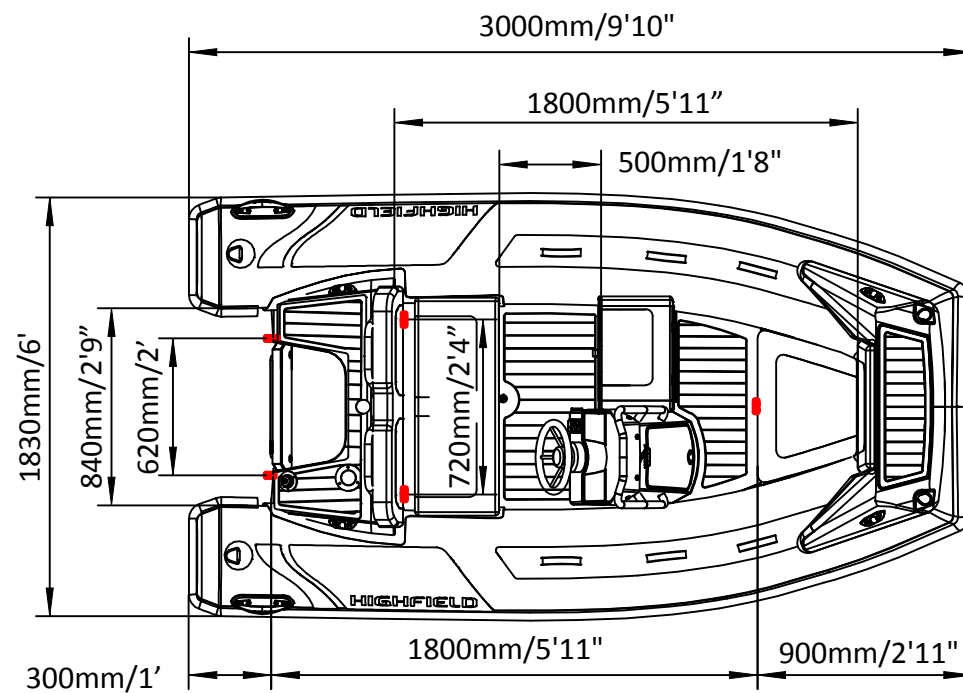

SPORT 300

SPECIFICATIONS

SPECIFICATIONS AND MAXIMUM CAPACITIES (Subject to change without notice. Tolerances: dimensions ±2.5%, weights ±5%)

MODEL	ISO 6185 PART	ISO 6185					Outboard Engine				Sundeck		Tow post		/		Fuel Tank Capacity		Wet Weight (Approximate) 30HP (22.38KW) +Fuel		AIR CHAMBERS						
			KG	LB	#	KG	LB	Shaft	Max power		Max weight		KG	LB	KG	LB	KG	LB	L	GAL		KG	LB	PSI	BAR		
											KW	HP	KG	LB													
SPORT 300	3	C	464	1023	4	300	661	L	22.38	30	124.1	274	175	385	/	/	/	/	/	/	/	/	322	710	3	3.63	0.25

Boat weight includes: console

2021V5

SPORT 300

SPECIFICATIONS

SPECIFICATIONS AND MAXIMUM CAPACITIES (Subject to change without notice. Tolerances: dimensions ±2.5%, weights ±5%)

MODEL	ISO 6185 PART	ISO 6185	Crew		#	Weight		Shaft	Outboard Engine		Sundeck		Tow post		/		Fuel Tank Capacity		Wet Weight (Approximate) 30HP (22.38KW) +Fuel		AIR CHAMBERS	Pressure			
			KG	LB		KG	LB		KG	LB	KG	LB	KG	LB	L	GAL	KG	LB	PSI	BAR					
SPORT 300	3	C	464	1023	4	300	661	L	22.38	30	124.1	274	175	385	/	/	/	/	/	/	322	710	3	3.63	0.25

Boat weight includes: console