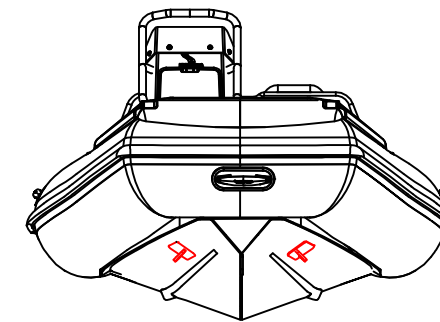

SPORT 300

SPECIFICATIONS

SPECIFICATIONS AND MAXIMUM CAPACITIES (Subject to change without notice. Tolerances: dimensions ±2.5%, weights ±5%)

MODEL	ISO 6185 PART	ISO 6185					Outboard Engine				Sundeck		Tow post		/		Fuel Tank Capacity		Wet Weight (Approximate) 30HP (22.38KW) +Fuel		AIR CHAMBERS						
			KG	LB	#	KG	LB	Shaft	Max power		Max weight		KG	LB	KG	LB	KG	LB	L	GAL		KG	LB	PSI	BAR		
											KW	HP	KG	LB													
SPORT 300	3	C	464	1023	4	300	661	L	22.38	30	124.1	274	175	385	/	/	/	/	/	/	/	/	322	710	3	3.63	0.25

Boat weight includes: console

2021V5

SPORT 300

SPECIFICATIONS

SPECIFICATIONS AND MAXIMUM CAPACITIES (Subject to change without notice. Tolerances: dimensions ±2.5%, weights ±5%)

MODEL	ISO 6185 PART	ISO 6185	Crew		#	Weight		Shaft	Outboard Engine		Sundeck		Tow post		/		Fuel Tank Capacity		Wet Weight (Approximate) 30HP (22.38KW) +Fuel		AIR CHAMBERS	Pressure			
			KG	LB		KG	LB		KG	LB	KG	LB	KG	LB	L	GAL	KG	LB	PSI	BAR					
SPORT 300	3	C	464	1023	4	300	661	L	22.38	30	124.1	274	175	385	/	/	/	/	/	/	322	710	3	3.63	0.25

Boat weight includes: console