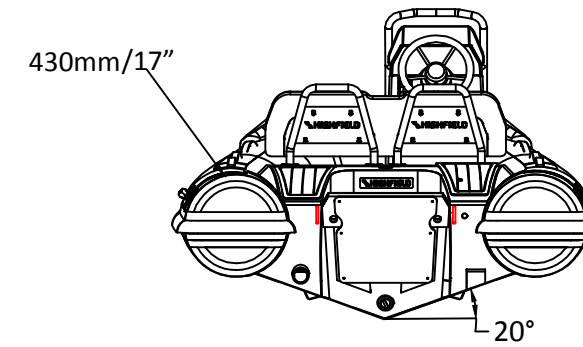

SPORT 300

SPECIFICATIONS

SPECIFICATIONS AND MAXIMUM CAPACITIES (Subject to change without notice. Tolerances: dimensions ±2.5%, weights ±5%)

MODEL	ISO 6185 PART	ISO 6185					Outboard Engine				Sundeck		Tow post		/		Fuel Tank Capacity		Wet Weight (Approximate) 30HP (22.38KW) +Fuel		AIR CHAMBERS						
			KG	LB	#	KG	LB	Shaft	Max power		Max weight		KG	LB	KG	LB	KG	LB	L	GAL		KG	LB	PSI	BAR		
											KW	HP	KG	LB													
SPORT 300	3	C	464	1023	4	300	661	L	22.38	30	124.1	274	175	385	/	/	/	/	/	/	/	/	322	710	3	3.63	0.25

Boat weight includes: console

2021V5

SPORT 300

SPECIFICATIONS

SPECIFICATIONS AND MAXIMUM CAPACITIES (Subject to change without notice. Tolerances: dimensions ±2.5%, weights ±5%)

MODEL	ISO 6185 PART	ISO 6185	Crew		#	Weight		Shaft	Outboard Engine		Sundeck		Tow post		/		Fuel Tank Capacity		Wet Weight (Approximate) 30HP (22.38KW) +Fuel		AIR CHAMBERS	Pressure			
			KG	LB		KG	LB		KG	LB	KG	LB	KG	LB	L	GAL	KG	LB	PSI	BAR					
SPORT 300	3	C	464	1023	4	300	661	L	22.38	30	124.1	274	175	385	/	/	/	/	/	/	322	710	3	3.63	0.25

Boat weight includes: console