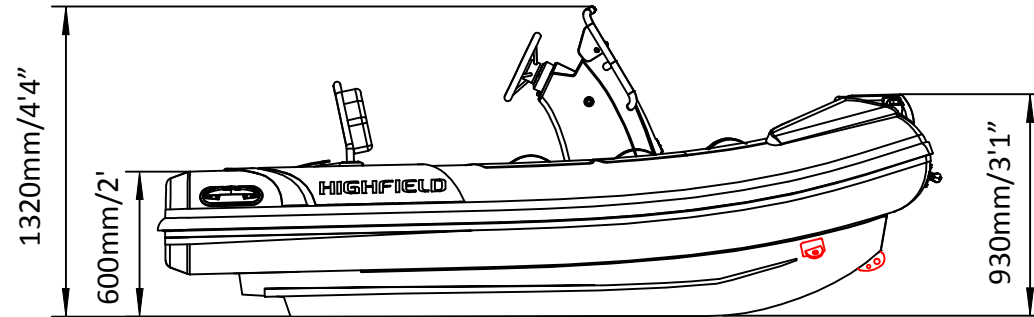

SPORT 300

SPECIFICATIONS

SPECIFICATIONS AND MAXIMUM CAPACITIES (Subject to change without notice. Tolerances: dimensions ±2.5%, weights ±5%)

MODEL	ISO 6185 PART	ISO 6185					Outboard Engine				Sundeck		Tow post		/		Fuel Tank Capacity		Wet Weight (Approximate) 30HP (22.38KW) +Fuel		AIR CHAMBERS						
			KG	LB	#	KG	LB	Shaft	Max power		Max weight		KG	LB	KG	LB	KG	LB	L	GAL		KG	LB	PSI	BAR		
											KW	HP	KG	LB													
SPORT 300	3	C	464	1023	4	300	661	L	22.38	30	124.1	274	175	385	/	/	/	/	/	/	/	/	322	710	3	3.63	0.25

Boat weight includes: console

2021V5

SPORT 300

SPECIFICATIONS

SPECIFICATIONS AND MAXIMUM CAPACITIES (Subject to change without notice. Tolerances: dimensions ±2.5%, weights ±5%)

MODEL	ISO 6185 PART	ISO 6185	Crew		#	Weight		Shaft	Outboard Engine		Sundeck		Tow post		/		Fuel Tank Capacity		Wet Weight (Approximate) 30HP (22.38KW) +Fuel		AIR CHAMBERS	Pressure			
			KG	LB		KG	LB		KG	LB	KG	LB	KG	LB	L	GAL	KG	LB	PSI	BAR					
SPORT 300	3	C	464	1023	4	300	661	L	22.38	30	124.1	274	175	385	/	/	/	/	/	/	322	710	3	3.63	0.25

Boat weight includes: console