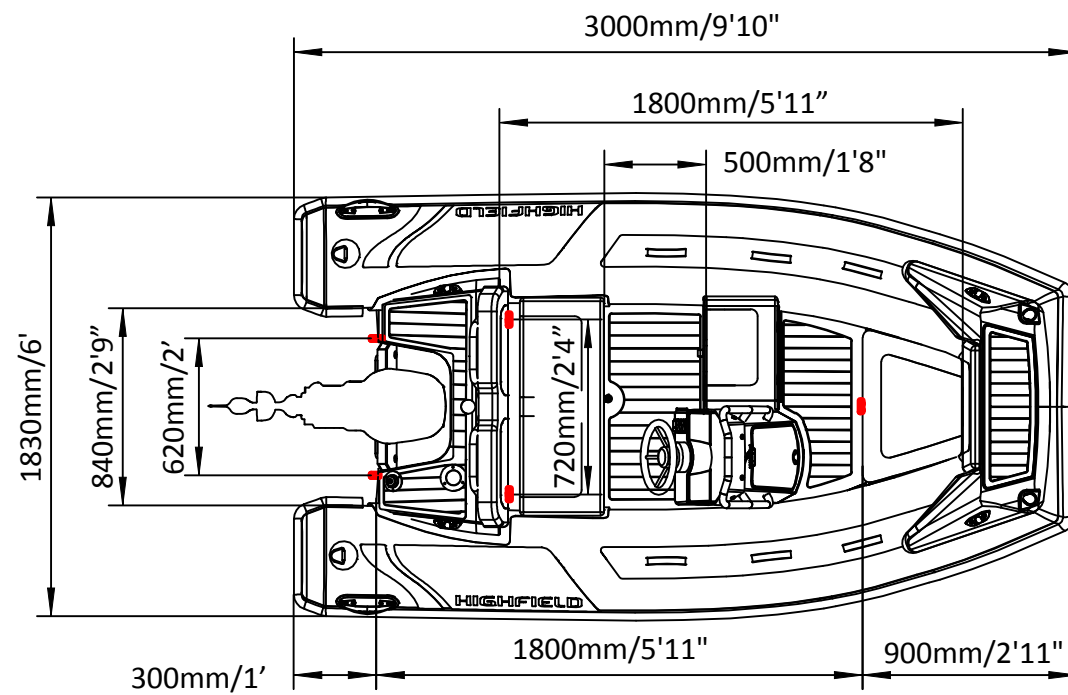

SPORT 300

SPECIFICATIONS

SPECIFICATIONS AND MAXIMUM CAPACITIES (Subject to change without notice. Tolerances: dimensions ±2.5%, weights ±5%)

MODEL	ISO 6185 PART	ISO 6185					Outboard Engine				Sundeck		Tow post		/		Fuel Tank Capacity		Wet Weight (Approximate) 30HP (22.38KW) +Fuel		AIR CHAMBERS						
			KG	LB	#	KG	LB	Shaft	Max power		Max weight		KG	LB	KG	LB	KG	LB	L	GAL		KG	LB	PSI	BAR		
											KW	HP	KG	LB													
SPORT 300	3	C	464	1023	4	300	661	L	22.38	30	124.1	274	175	385	/	/	/	/	/	/	/	/	322	710	3	3.63	0.25

Boat weight includes: console

2021V5

SPORT 300

SPECIFICATIONS

SPECIFICATIONS AND MAXIMUM CAPACITIES (Subject to change without notice. Tolerances: dimensions ±2.5%, weights ±5%)

MODEL	ISO 6185 PART	ISO 6185	Crew		#	Weight		Shaft	Outboard Engine		Sundeck		Tow post		/		Fuel Tank Capacity		Wet Weight (Approximate) 30HP (22.38KW) +Fuel		AIR CHAMBERS	Pressure			
			KG	LB		KG	LB		KG	LB	KG	LB	KG	LB	L	GAL	KG	LB	PSI	BAR					
SPORT 300	3	C	464	1023	4	300	661	L	22.38	30	124.1	274	175	385	/	/	/	/	/	/	322	710	3	3.63	0.25

Boat weight includes: console