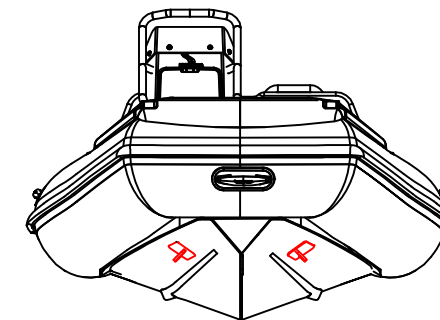

SPORT 300

SPECIFICATIONS

SPECIFICATIONS AND MAXIMUM CAPACITIES (Subject to change without notice. Tolerances: dimensions ±2.5%, weights ±5%)

MODEL	ISO 6185 PART	ISO 6185					Outboard Engine				Sundeck		Tow post		/		Fuel Tank Capacity		Wet Weight (Approximate) 30HP (22.38KW) +Fuel		AIR CHAMBERS						
			KG	LB	#	KG	LB	Shaft	Max power		Max weight		KG	LB	KG	LB	KG	LB	L	GAL		KG	LB	PSI	BAR		
											KW	HP	KG	LB													
SPORT 300	3	C	464	1023	4	300	661	L	22.38	30	124.1	274	175	385	/	/	/	/	/	/	/	/	322	710	3	3.63	0.25

Boat weight includes: console

2021V5

SPORT 300

SPECIFICATIONS

SPECIFICATIONS AND MAXIMUM CAPACITIES (Subject to change without notice. Tolerances: dimensions ±2.5%, weights ±5%)

MODEL	ISO 6185 PART	ISO 6185	Crew		#	Weight		Shaft	Outboard Engine		Sundeck		Tow post		/		Fuel Tank Capacity		Wet Weight (Approximate) 30HP (22.38KW) +Fuel		AIR CHAMBERS	Pressure			
			KG	LB		KG	LB		KG	LB	KG	LB	KG	LB	L	GAL	KG	LB	PSI	BAR					
SPORT 300	3	C	464	1023	4	300	661	L	22.38	30	124.1	274	175	385	/	/	/	/	/	/	322	710	3	3.63	0.25

Boat weight includes: console