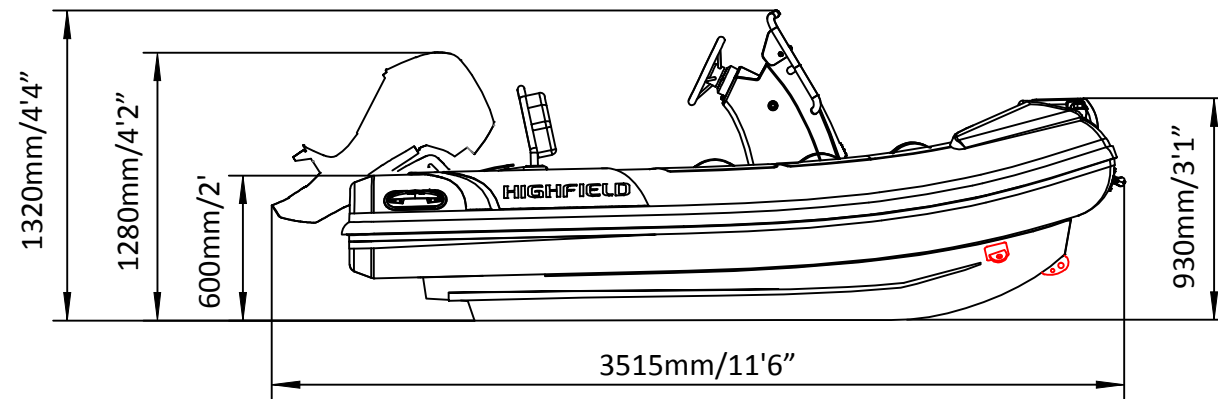

SPORT 300

SPECIFICATIONS

SPECIFICATIONS AND MAXIMUM CAPACITIES (Subject to change without notice. Tolerances: dimensions ±2.5%, weights ±5%)

MODEL	ISO 6185 PART	ISO 6185					Outboard Engine				Sundeck		Tow post		/		Fuel Tank Capacity		Wet Weight (Approximate) 30HP (22.38KW) +Fuel		AIR CHAMBERS						
			KG	LB	#	KG	LB	Shaft	Max power		Max weight		KG	LB	KG	LB	KG	LB	L	GAL		KG	LB	PSI	BAR		
											KW	HP	KG	LB													
SPORT 300	3	C	464	1023	4	300	661	L	22.38	30	124.1	274	175	385	/	/	/	/	/	/	/	/	322	710	3	3.63	0.25

Boat weight includes: console

2021V5

SPORT 300

SPECIFICATIONS

SPECIFICATIONS AND MAXIMUM CAPACITIES (Subject to change without notice. Tolerances: dimensions ±2.5%, weights ±5%)

MODEL	ISO 6185 PART	ISO 6185	Crew		#	Weight		Shaft	Outboard Engine		Sundeck		Tow post		/		Fuel Tank Capacity		Wet Weight (Approximate) 30HP (22.38KW) +Fuel		AIR CHAMBERS	Pressure			
			KG	LB		KG	LB		KG	LB	KG	LB	KG	LB	L	GAL	KG	LB	PSI	BAR					
SPORT 300	3	C	464	1023	4	300	661	L	22.38	30	124.1	274	175	385	/	/	/	/	/	/	322	710	3	3.63	0.25

Boat weight includes: console