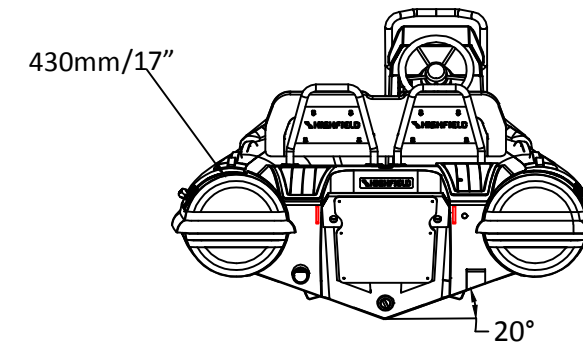

SPORT 300

SPECIFICATIONS

SPECIFICATIONS AND MAXIMUM CAPACITIES (Subject to change without notice. Tolerances: dimensions ±2.5%, weights ±5%)

MODEL	ISO 6185 PART	ISO 6185					Outboard Engine				Sundeck		Tow post		/		Fuel Tank Capacity		Wet Weight (Approximate) 30HP (22.38KW) +Fuel		AIR CHAMBERS						
			KG	LB	#	KG	LB	Shaft	Max power		Max weight		KG	LB	KG	LB	KG	LB	L	GAL		KG	LB	PSI	BAR		
											KW	HP	KG	LB													
SPORT 300	3	C	464	1023	4	300	661	L	22.38	30	124.1	274	175	385	/	/	/	/	/	/	/	/	322	710	3	3.63	0.25

Boat weight includes: console

2021V5

SPORT 300

SPECIFICATIONS

SPECIFICATIONS AND MAXIMUM CAPACITIES (Subject to change without notice. Tolerances: dimensions ±2.5%, weights ±5%)

MODEL	ISO 6185 PART	ISO 6185	Crew		#	Weight		Shaft	Outboard Engine		Sundeck		Tow post		/		Fuel Tank Capacity		Wet Weight (Approximate) 30HP (22.38KW) +Fuel		AIR CHAMBERS	Pressure			
			KG	LB		KG	LB		KG	LB	KG	LB	KG	LB	L	GAL	KG	LB	PSI	BAR					
SPORT 300	3	C	464	1023	4	300	661	L	22.38	30	124.1	274	175	385	/	/	/	/	/	/	322	710	3	3.63	0.25

Boat weight includes: console