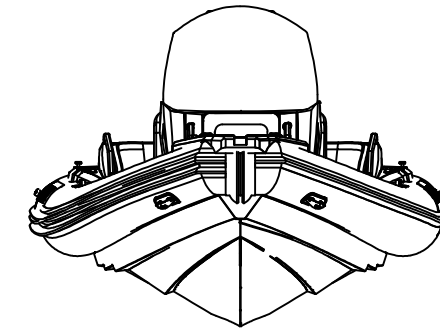

SPORT 800

SPECIFICATIONS

SPECIFICATIONS AND MAXIMUM CAPACITIES (Subject to change without notice. Tolerances: dimensions ±2.5%, weights ±5%)

MODEL	ISO 6185 PART	ISO 6185	Crew		#	Weight		Shaft	Outboard Engine		Shower kit		Tow post		/		Fuel tank Capacity		Wet Weight (Approximate) 300HP (223.8KW) +Fuel		AIR CHAMBERS	Pressure					
			KG	LB		KG	LB		KG	LB	KG	LB	KG	LB	L	GAL	KG	LB	PSI	BAR							
SPORT 800	3	B	1078	2376	9	675	1488	XL	223.8	300	312.5	689	1150	2535	14.4	31.7	21	46	/	/	250	66	1476.5	3255	6	3.63	0.25

Boat weight includes: console, seat, sundeck, platform

2021V3