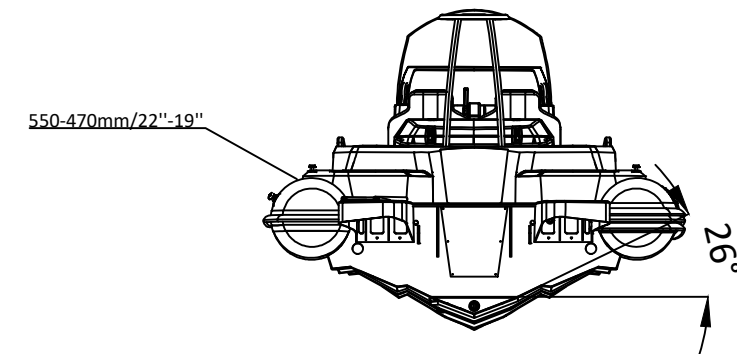

SPORT 800

SPECIFICATIONS

SPECIFICATIONS AND MAXIMUM CAPACITIES (Subject to change without notice. Tolerances: dimensions ±2.5%, weights ±5%)

MODEL	ISO 6185 PART	ISO 6185	Crew		#	Weight		Shaft	Outboard Engine		Shower kit		Tow post		/		Fuel tank Capacity		Wet Weight (Approximate) 300HP (223.8KW) +Fuel		AIR CHAMBERS	Pressure					
			KG	LB		KG	LB		KG	LB	KG	LB	KG	LB	L	GAL	KG	LB	PSI	BAR							
SPORT 800	3	B	1078	2376	9	675	1488	XL	223.8	300	312.5	689	1150	2535	14.4	31.7	21	46	/	/	250	66	1476.5	3255	6	3.63	0.25

Boat weight includes: console, seat, sundeck, platform

2021V3