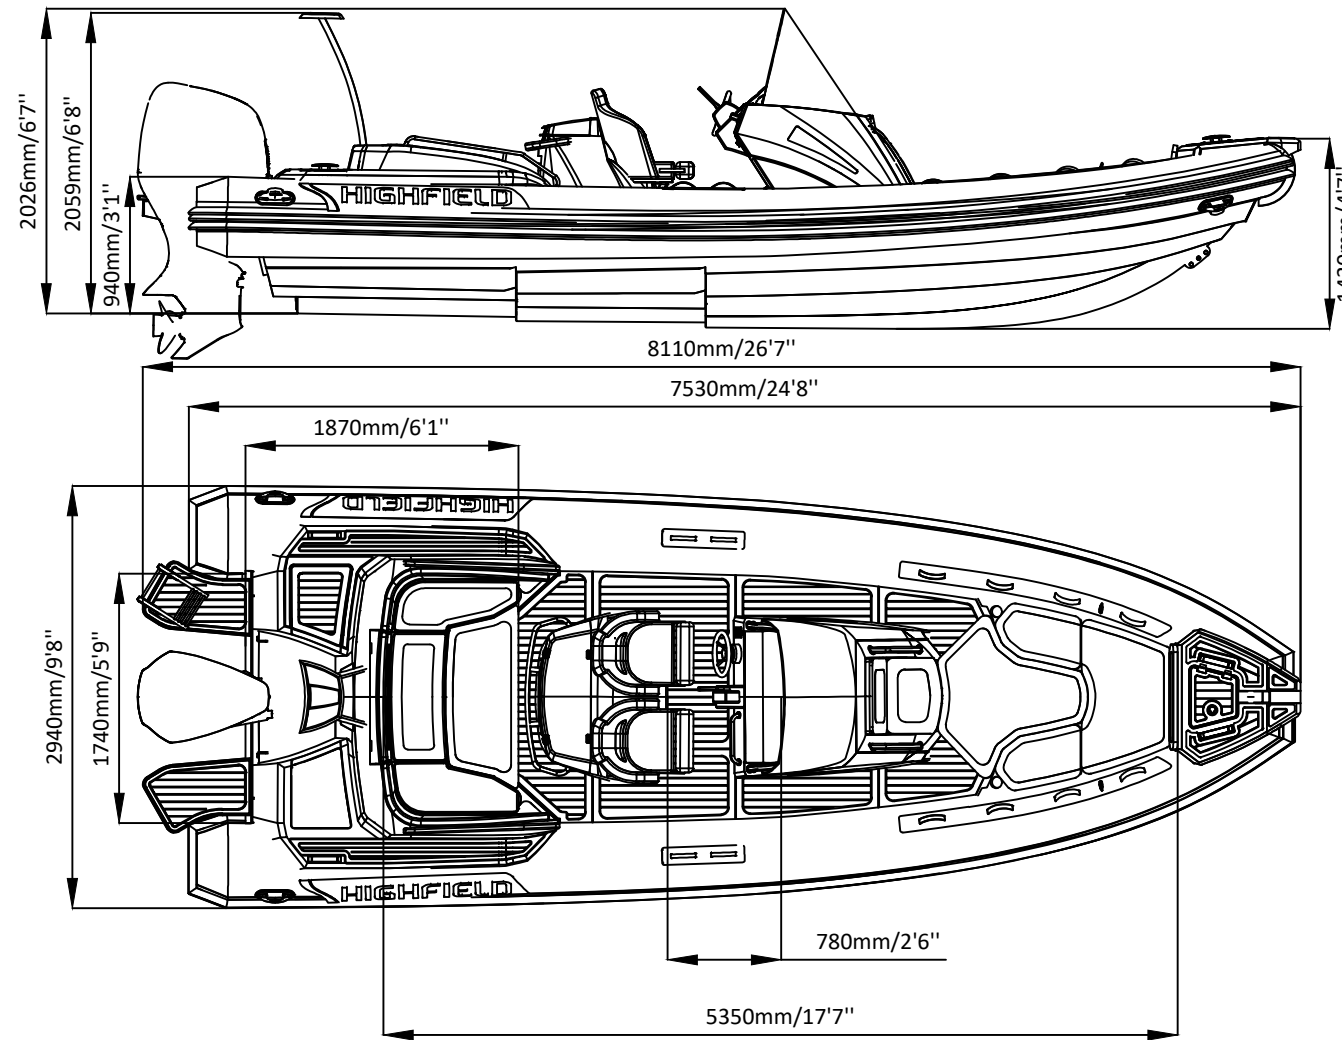

SPORT 800

SPECIFICATIONS

SPECIFICATIONS AND MAXIMUM CAPACITIES (Subject to change without notice. Tolerances: dimensions ±2.5%, weights ±5%)

MODEL	ISO 6185 PART	ISO 6185	Crew		#	Weight		Shaft	Outboard Engine		Shower kit		Tow post		/		Fuel tank Capacity		Wet Weight (Approximate) 300HP (223.8KW) +Fuel		AIR CHAMBERS	Pressure					
			KG	LB		KG	LB		KG	LB	KG	LB	KG	LB	L	GAL	KG	LB	PSI	BAR							
SPORT 800	3	B	1078	2376	9	675	1488	XL	223.8	300	312.5	689	1150	2535	14.4	31.7	21	46	/	/	250	66	1476.5	3255	6	3.63	0.25

Boat weight includes: console, seat, sundeck, platform

2021V3