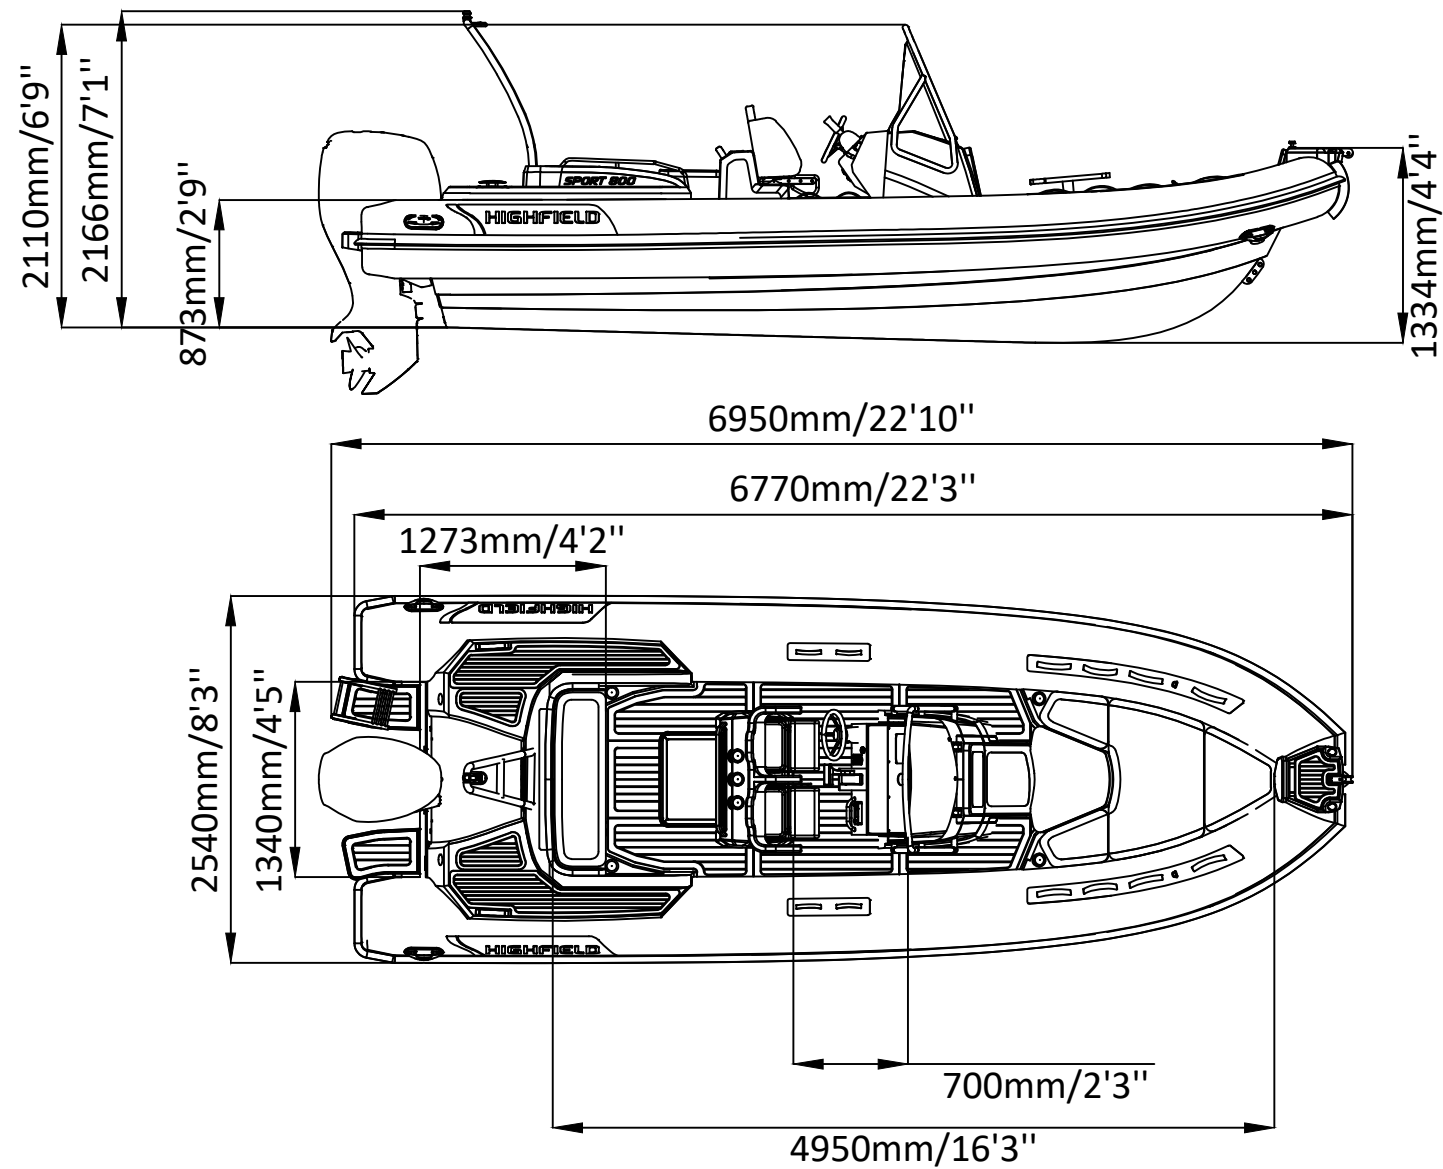

SPORT 700

SPECIFICATIONS

SPECIFICATIONS AND MAXIMUM CAPACITIES (Subject to change without notice. Tolerances: dimensions ±2.5%, weights ±5%)

| MODEL | ISO 6185 PART | ISO 6185 | Crew | | # | Weight | | Shaft | Outboard Engine | | Shower kit | | Tow post | | / | | Fuel tank Capacity | | Wet Weight (Approximate) 200HP (149.2KW) +Fuel | | AIR CHAMBERS | Pressure | | | | | |
|-----------|---------------|----------|------|------|----|--------|------|-------|-----------------|-----|------------|-----|----------|------|------|------|--------------------|----|--|-----|--------------|----------|--------|------|---|------|------|
| | | | KG | LB | | KG | LB | | KG | LB | KG | LB | KG | LB | L | GAL | KG | LB | PSI | BAR | | | | | | | |
| | | | | | | | | | | | | | | | | | | | | | | | | | | | |
| SPORT 700 | 3 | C | 1366 | 3011 | 13 | 975 | 2150 | XL | 149.2 | 200 | 260.7 | 575 | 895 | 1973 | 14.4 | 31.7 | 21 | 46 | / | / | 140 | 37 | 1290.7 | 2667 | 6 | 3.63 | 0.25 |

Boat weight includes: console, seat, sundeck, platform

2021V3