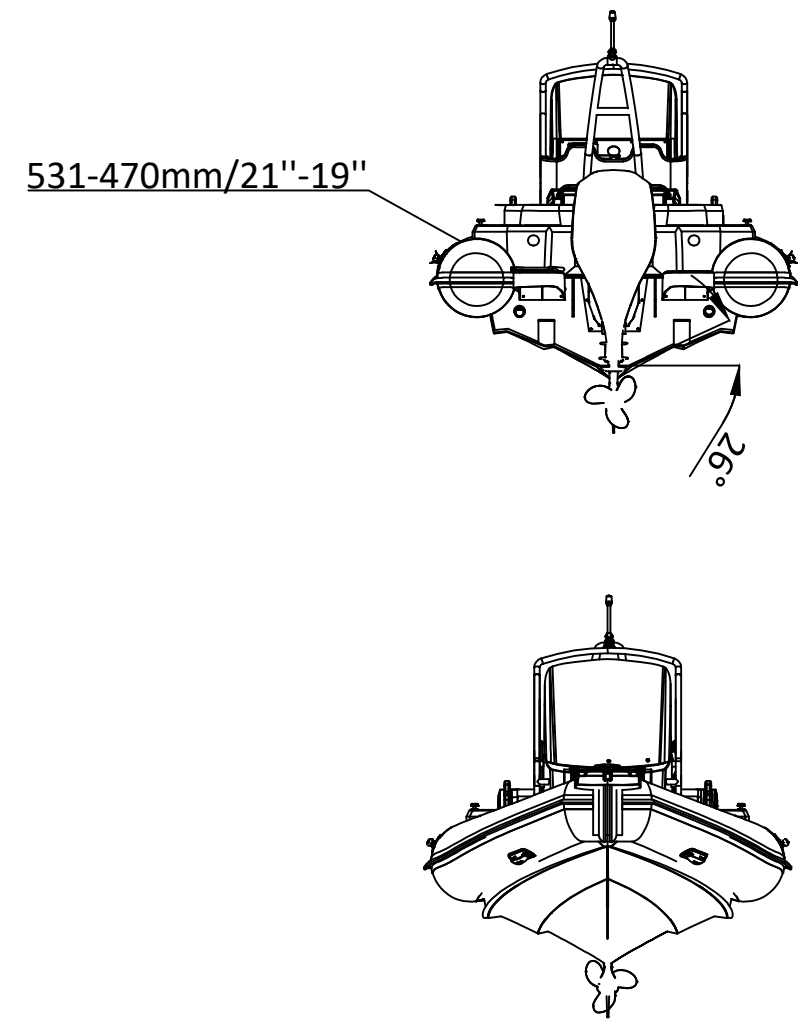

SPORT 700

SPECIFICATIONS

SPECIFICATIONS AND MAXIMUM CAPACITIES (Subject to change without notice. Tolerances: dimensions ±2.5%, weights ±5%)

| MODEL | ISO 6185 PART | ISO 6185 | Crew | | # | Weight | | Shaft | Outboard Engine | | Shower kit | | Tow post | | / | | Fuel tank Capacity | | Wet Weight (Approximate) 200HP (149.2KW) +Fuel | | AIR CHAMBERS | Pressure | | | | | |
|-----------|---------------|----------|------|------|----|--------|------|-------|-----------------|-----|------------|-----|----------|------|------|------|--------------------|----|--|-----|--------------|----------|--------|------|---|------|------|
| | | | KG | LB | | KG | LB | | KG | LB | KG | LB | KG | LB | L | GAL | KG | LB | PSI | BAR | | | | | | | |
| | | | | | | | | | | | | | | | | | | | | | | | | | | | |
| SPORT 700 | 3 | C | 1366 | 3011 | 13 | 975 | 2150 | XL | 149.2 | 200 | 260.7 | 575 | 895 | 1973 | 14.4 | 31.7 | 21 | 46 | / | / | 140 | 37 | 1290.7 | 2667 | 6 | 3.63 | 0.25 |

Boat weight includes: console, seat, sundeck, platform

2021V3