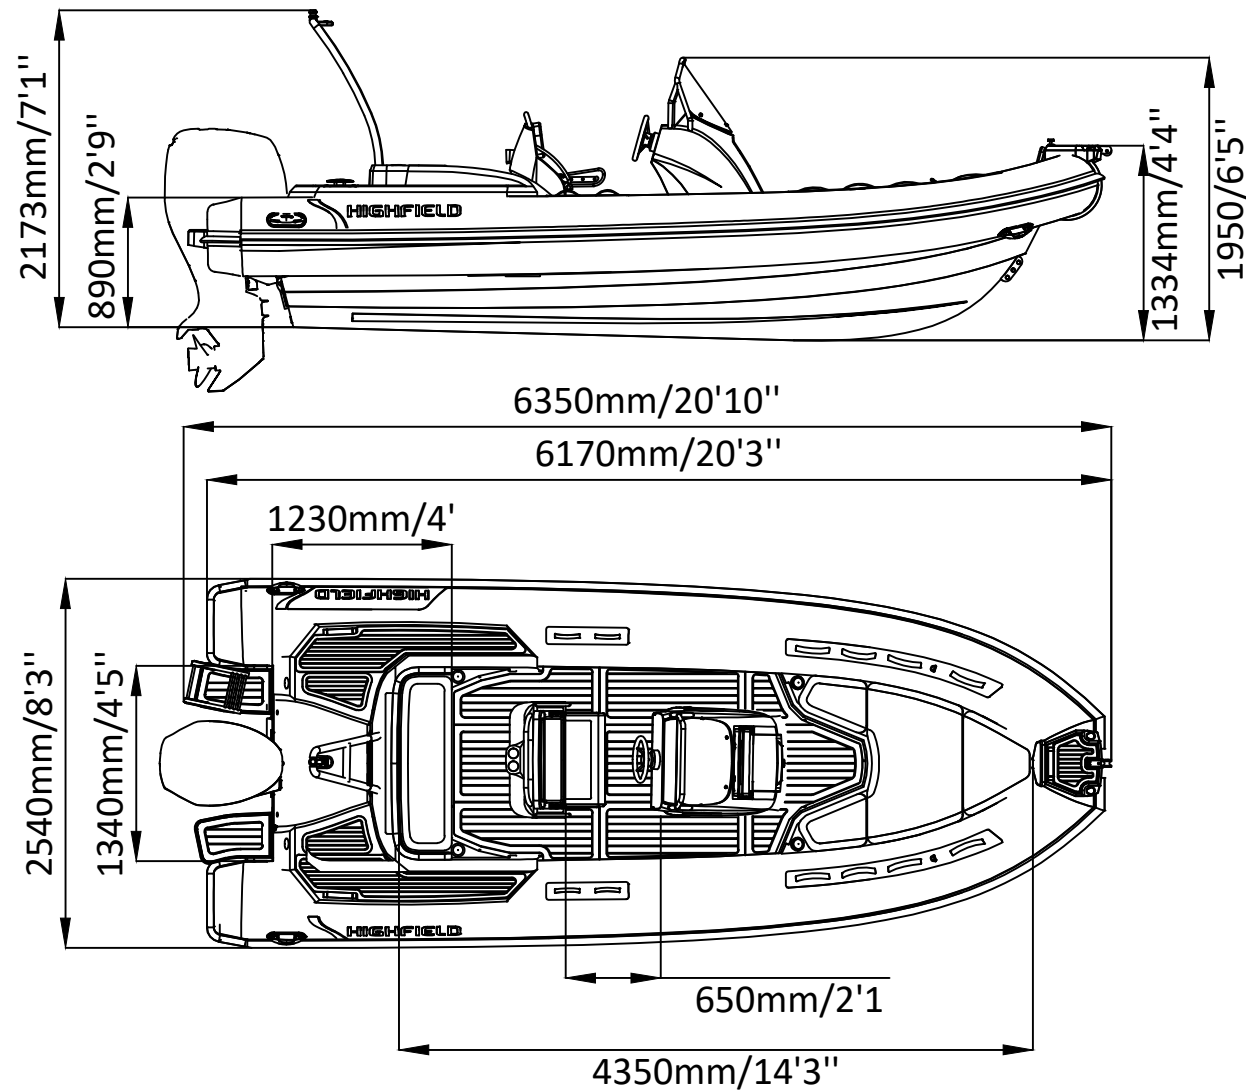

SPORT 650

SPECIFICATIONS

531-470mm/21"-19"

SPECIFICATIONS AND MAXIMUM CAPACITIES (Subject to change without notice. Tolerances: dimensions ±2.5%, weights ±5%)

MODEL	ISO 6185 PART	ISO 6185	Occupants		#	Weight		Shaft	Outboard Engine		Shower kit		Tow post		/		Fuel tank Capacity		Wet Weight (Approximate) 150HP (111.9KW) +Fuel		AIR CHAMBERS	Pressure					
			KG	LB		KG	LB		KG	LB	KG	LB	KG	LB	L	GAL	KG	LB	PSI	BAR							
			Max power KW	Max weight HP		KG	LB		KG	LB	KG	LB	KG	LB	/	/	KG	LB	PSI	BAR							
SPORT 650	3	C	1366	3011	13	975	2150	XL	111.9	150	260.7	575	783	1726	14.4	31.7	21	46	/	/	140	37	1193.1	2630	6	3.63	0.25

Boat weight includes: console, seat, sundeck, platform

2021V4