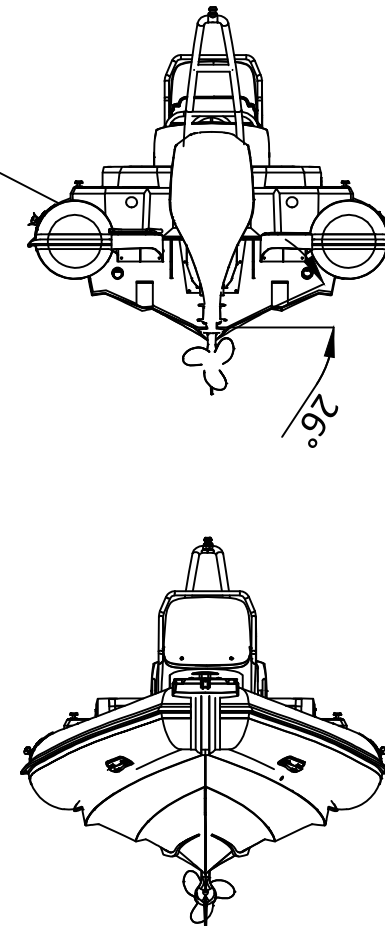

SPORT 650

SPECIFICATIONS

531-470mm/21"-19"

SPECIFICATIONS AND MAXIMUM CAPACITIES (Subject to change without notice. Tolerances: dimensions ±2.5%, weights ±5%)

MODEL	ISO 6185 PART	ISO 6185	Occupants		#	Weight		Shaft	Outboard Engine		Shower kit		Tow post		/		Fuel tank Capacity		Wet Weight (Approximate) 150HP (111.9KW) +Fuel		AIR CHAMBERS	Pressure					
			KG	LB		KG	LB		KG	LB	KG	LB	KG	LB	L	GAL	KG	LB	PSI	BAR							
			Max power KW	Max weight HP		KG	LB		KG	LB	KG	LB	KG	LB	/	/	KG	LB	PSI	BAR							
SPORT 650	3	C	1366	3011	13	975	2150	XL	111.9	150	260.7	575	783	1726	14.4	31.7	21	46	/	/	140	37	1193.1	2630	6	3.63	0.25

Boat weight includes: console, seat, sundeck, platform

2021V4