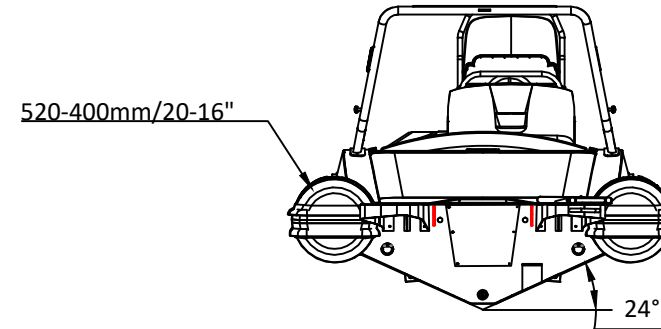

SPORT 560

SPECIFICATIONS

SPECIFICATIONS AND MAXIMUM CAPACITIES (Subject to change without notice. Tolerances: dimensions ±2.5%, weights ±5%)

MODEL	ISO 6185 PART	ISO 6185	Crew		#	Weight		Shaft	Outboard Engine		Sundeck		Tow post		Rollbar		Fuel Tank Capacity		Wet Weight (Approximate) 30HP (22.38KW) +Fuel		AIR CHAMBERS	Pressure					
			KG	LB		KG	LB		KG	LB	KG	LB	KG	LB	KG	LB	KG	LB	KG	LB		PSI	BAR				
SPORT 560	3	C	1188	2619	12	900	1984	XL	85.79	115	258.6	570	581	1280	17	37.5	12.5	27.6	17.5	38.6	105	27.7	918	2024	6	3.63	0.25

Boat weight includes: console, seat