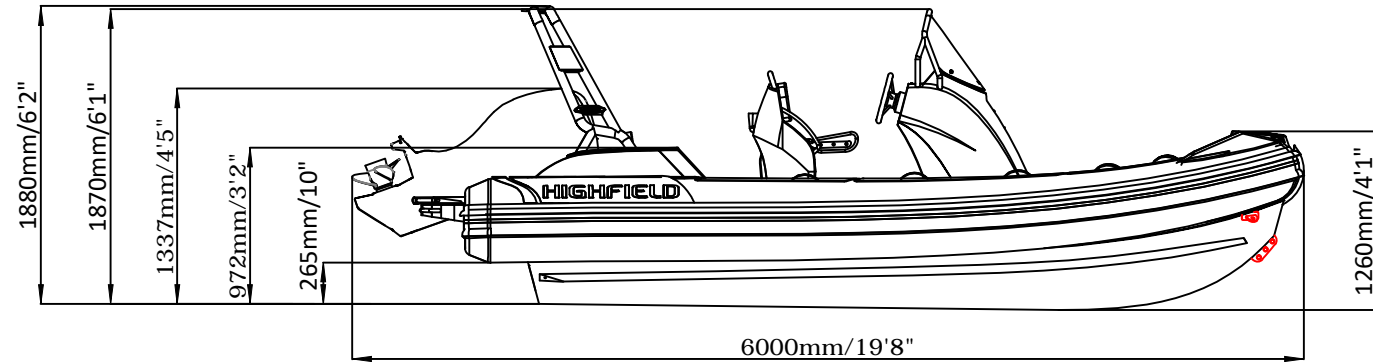

SPORT 560

SPECIFICATIONS

SPECIFICATIONS AND MAXIMUM CAPACITIES (Subject to change without notice. Tolerances: dimensions ±2.5%, weights ±5%)

MODEL	ISO 6185 PART	ISO 6185	Crew		#	Weight		Shaft	Outboard Engine		Sundeck		Tow post		Rollbar		Fuel Tank Capacity		Wet Weight (Approximate) 30HP (22.38KW) +Fuel		AIR CHAMBERS	Pressure					
			KG	LB		KG	LB		KG	LB	KG	LB	KG	LB	KG	LB	KG	LB	KG	LB		PSI	BAR				
SPORT 560	3	C	1188	2619	12	900	1984	XL	85.79	115	258.6	570	581	1280	17	37.5	12.5	27.6	17.5	38.6	105	27.7	918	2024	6	3.63	0.25

Boat weight includes: console, seat