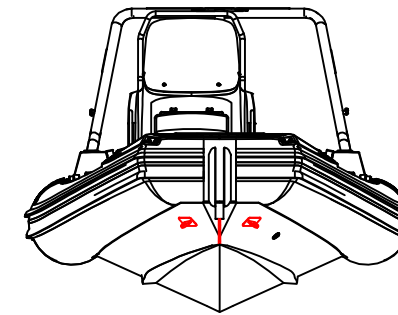

SPORT 560

SPECIFICATIONS

SPECIFICATIONS AND MAXIMUM CAPACITIES (Subject to change without notice. Tolerances: dimensions ±2.5%, weights ±5%)

MODEL	ISO 6185 PART	ISO 6185	Crew		#	Weight		Shaft	Outboard Engine		Sundeck		Tow post		Rollbar		Fuel Tank Capacity		Wet Weight (Approximate) 30HP (22.38KW) +Fuel		AIR CHAMBERS	Pressure					
			KG	LB		KG	LB		KG	LB	KG	LB	KG	LB	KG	LB	KG	LB	KG	LB		PSI	BAR				
SPORT 560	3	C	1188	2619	12	900	1984	XL	85.79	115	258.6	570	581	1280	17	37.5	12.5	27.6	17.5	38.6	105	27.7	918	2024	6	3.63	0.25

Boat weight includes: console, seat