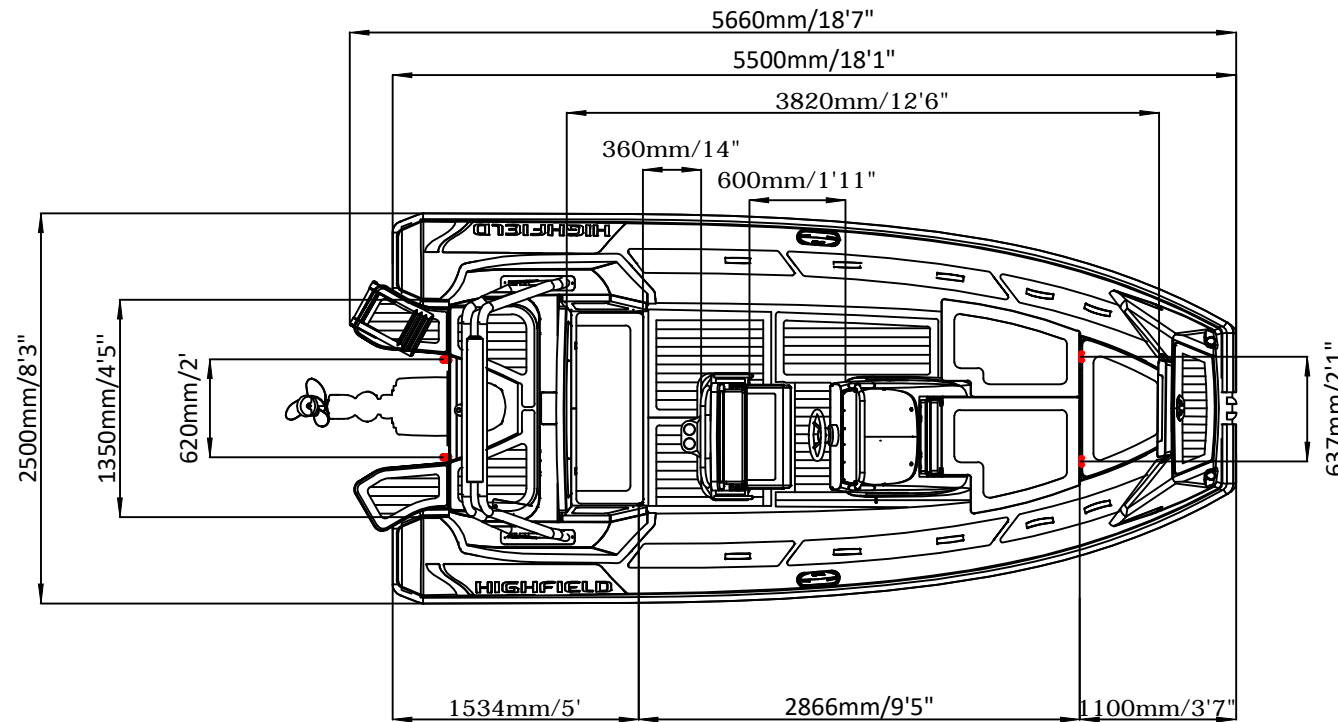

SPORT 560

SPECIFICATIONS

SPECIFICATIONS AND MAXIMUM CAPACITIES (Subject to change without notice. Tolerances: dimensions ±2.5%, weights ±5%)

MODEL	ISO 6185 PART	ISO 6185	Crew		#	Weight		Shaft	Outboard Engine		Sundeck		Tow post		Rollbar		Fuel Tank Capacity		Wet Weight (Approximate) 30HP (22.38KW) +Fuel		AIR CHAMBERS	Pressure					
			KG	LB		KG	LB		KG	LB	KG	LB	KG	LB	KG	LB	KG	LB	KG	LB		PSI	BAR				
SPORT 560	3	C	1188	2619	12	900	1984	XL	85.79	115	258.6	570	581	1280	17	37.5	12.5	27.6	17.5	38.6	105	27.7	918	2024	6	3.63	0.25

Boat weight includes: console, seat