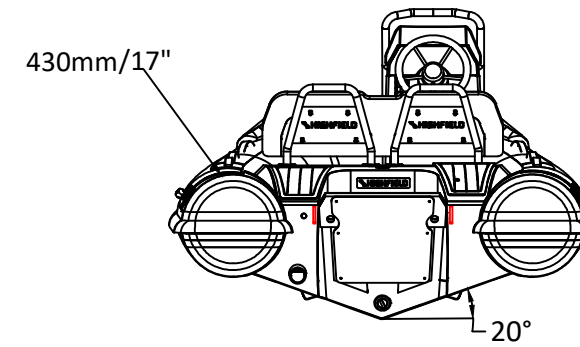

SPORT 330

SPECIFICATIONS

SPECIFICATIONS AND MAXIMUM CAPACITIES (Subject to change without notice. Tolerances: dimensions ±2.5%, weights ±5%)

MODEL	ISO 6185 PART	ISO 6185	Crew		#	Weight		Shaft	Outboard Engine		Sundeck		Tow post		/		Fuel Tank Capacity		Wet Weight (Approximate) 30HP (22.38KW) +Fuel		AIR CHAMBERS	Pressure					
			KG	LB		KG	LB		KG	LB	KG	LB	KG	LB	L	GAL	KG	LB	PSI	BAR							
			Max power KW	Max weight HP		KG	LB		KG	LB	KG	LB	KG	LB	/	/	KG	LB	PSI	BAR							
SPORT 330	3	C	549	1211	5	375	827	L	22.38	30	124.1	274	199	439	6	13.2	6.5	14.3	/	/	30	8	346	763	3	3.63	0.25

Boat weight includes: console