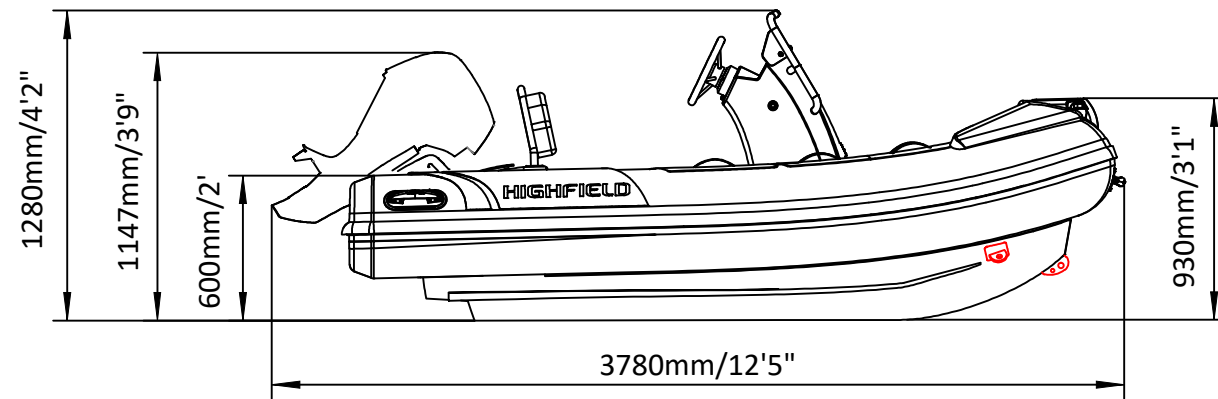

SPORT 330

SPECIFICATIONS

SPECIFICATIONS AND MAXIMUM CAPACITIES (Subject to change without notice. Tolerances: dimensions ±2.5%, weights ±5%)

MODEL	ISO 6185 PART	ISO 6185	Crew		#	Weight		Shaft	Outboard Engine		Sundeck		Tow post		/		Fuel Tank Capacity		Wet Weight (Approximate) 30HP (22.38KW) +Fuel		AIR CHAMBERS	Pressure					
			KG	LB		KG	LB		KG	LB	KG	LB	KG	LB	L	GAL	KG	LB	PSI	BAR							
			Max power KW	Max weight HP		KG	LB		KG	LB	KG	LB	KG	LB	/	/	KG	LB	PSI	BAR							
SPORT 330	3	C	549	1211	5	375	827	L	22.38	30	124.1	274	199	439	6	13.2	6.5	14.3	/	/	30	8	346	763	3	3.63	0.25

Boat weight includes: console