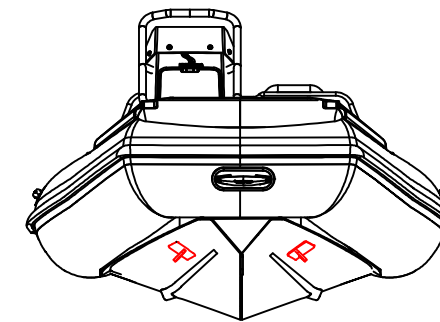

SPORT 330

SPECIFICATIONS

SPECIFICATIONS AND MAXIMUM CAPACITIES (Subject to change without notice. Tolerances: dimensions ±2.5%, weights ±5%)

MODEL	ISO 6185 PART	ISO 6185	Crew		#	Weight		Shaft	Outboard Engine		Sundeck		Tow post		/		Fuel Tank Capacity		Wet Weight (Approximate) 30HP (22.38KW) +Fuel		AIR CHAMBERS	Pressure					
			KG	LB		KG	LB		KG	LB	KG	LB	KG	LB	L	GAL	KG	LB	PSI	BAR							
			Max power KW	Max weight HP		KG	LB		KG	LB	KG	LB	KG	LB	/	/	KG	LB	PSI	BAR							
SPORT 330	3	C	549	1211	5	375	827	L	22.38	30	124.1	274	199	439	6	13.2	6.5	14.3	/	/	30	8	346	763	3	3.63	0.25

Boat weight includes: console