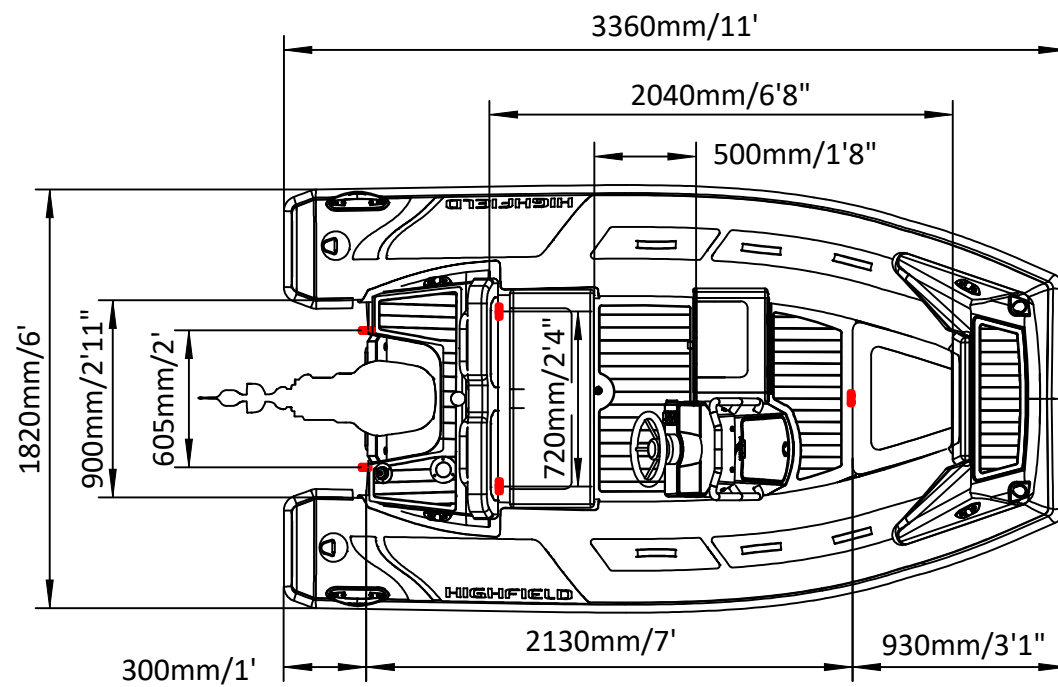

SPORT 330

SPECIFICATIONS

SPECIFICATIONS AND MAXIMUM CAPACITIES (Subject to change without notice. Tolerances: dimensions ±2.5%, weights ±5%)

MODEL	ISO 6185 PART	ISO 6185	Crew		#	Weight		Shaft	Outboard Engine		Sundeck		Tow post		/		Fuel Tank Capacity		Wet Weight (Approximate) 30HP (22.38KW) +Fuel		AIR CHAMBERS	Pressure					
			KG	LB		KG	LB		KG	LB	KG	LB	KG	LB	L	GAL	KG	LB	PSI	BAR							
			Max power KW	Max weight HP		KG	LB		KG	LB	KG	LB	KG	LB	/	/	KG	LB	PSI	BAR							
SPORT 330	3	C	549	1211	5	375	827	L	22.38	30	124.1	274	199	439	6	13.2	6.5	14.3	/	/	30	8	346	763	3	3.63	0.25

Boat weight includes: console