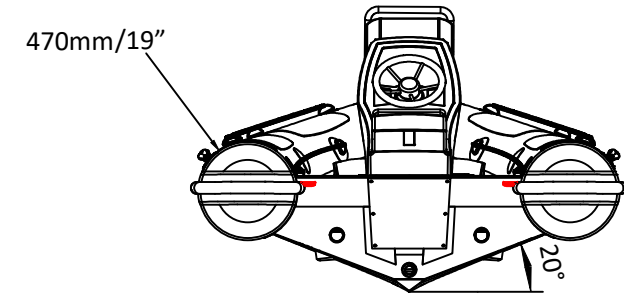

PATROL 460BS

SPECIFICATIONS

SPECIFICATIONS AND MAXIMUM CAPACITIES (Subject to change without notice. Tolerances: dimensions ±2.5%, weights ±5%)

MODEL	ISO 6185 PART	ISO 6185	Crew		#	Weight		Shaft	Outboard Engine		Sundeck		Tow post		Rollbar		Fuel tank Capacity		Wet Weight (Approximate) 80HP (59.68KW) +Fuel		AIR CHAMBERS	Pressure					
			KG	LB		KG	LB		KG	LB	KG	LB	KG	LB	L	GAL	KG	LB	PSI	BAR							
PA460BS	3	C	944	2081	9	675	1488	L	59.68	80	207.6	458	286	631	/	/	19	41.88	11	25	40	10.6	486.6	1072.7	5	3.63	0.25

Boat weight includes: console

2021V3