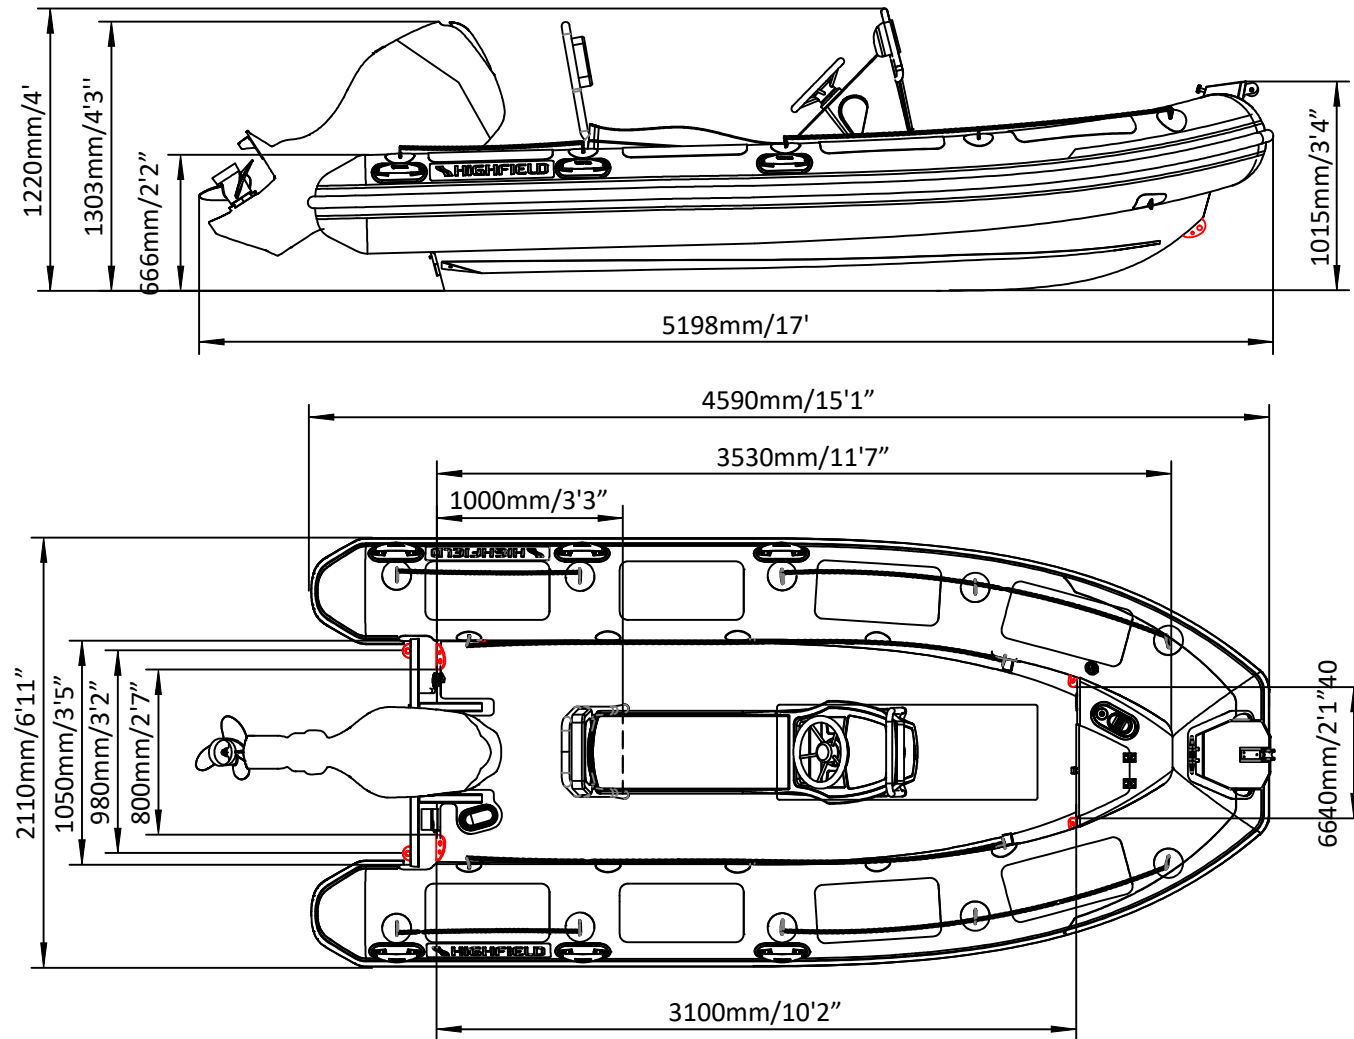

PATROL 460BS

SPECIFICATIONS

SPECIFICATIONS AND MAXIMUM CAPACITIES (Subject to change without notice. Tolerances: dimensions ±2.5%, weights ±5%)

MODEL	ISO 6185 PART	ISO 6185	Crew		#	Weight		Shaft	Outboard Engine		Sundeck		Tow post		Rollbar		Fuel tank Capacity		Wet Weight (Approximate) 80HP (59.68KW) +Fuel		AIR CHAMBERS	Pressure					
			KG	LB		KG	LB		KG	LB	KG	LB	KG	LB	L	GAL	KG	LB	PSI	BAR							
PA460BS	3	C	944	2081	9	675	1488	L	59.68	80	207.6	458	286	631	/	/	19	41.88	11	25	40	10.6	486.6	1072.7	5	3.63	0.25

Boat weight includes: console

2021V3