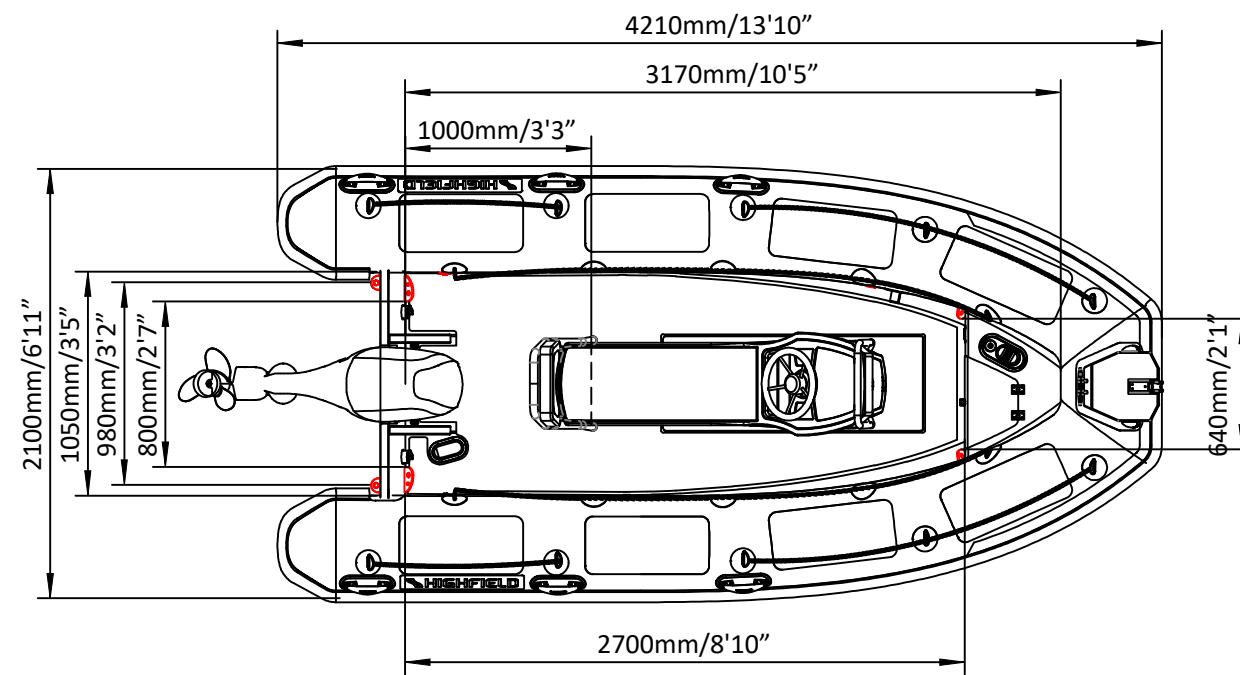

# SPECIFICATIONS

SPECIFICATIONS AND MAXIMUM CAPACITIES (Subject to change without notice. Tolerances: dimensions ±2.5%, weights ±5%)

MODEL	ISO 6185 PART	ISO 6185	Crew		#	Weight		Shaft	Outboard Engine		Sundeck		Tow post		Rollbar		Fuel tank Capacity		Wet Weight (Approximate) 60HP (44.76KW) +Fuel		AIR CHAMBERS	Pressure					
			KG	LB		KG	LB		KG	LB	KG	LB	KG	LB	KG	LB	KG	LB	KG	LB		PSI	BAR				
			KG	LB		KW	HP		KG	LB	KG	LB	KG	LB	L	GAL	KG	LB									
PA420BS	3	C	823	1814	8	600	1323	L	44.76	60	161.7	356	252	556	/	/	19	41.88	11	25	40	10.6	397.7	876.7	4	3.63	0.25

Boat weight includes: console

2021V3