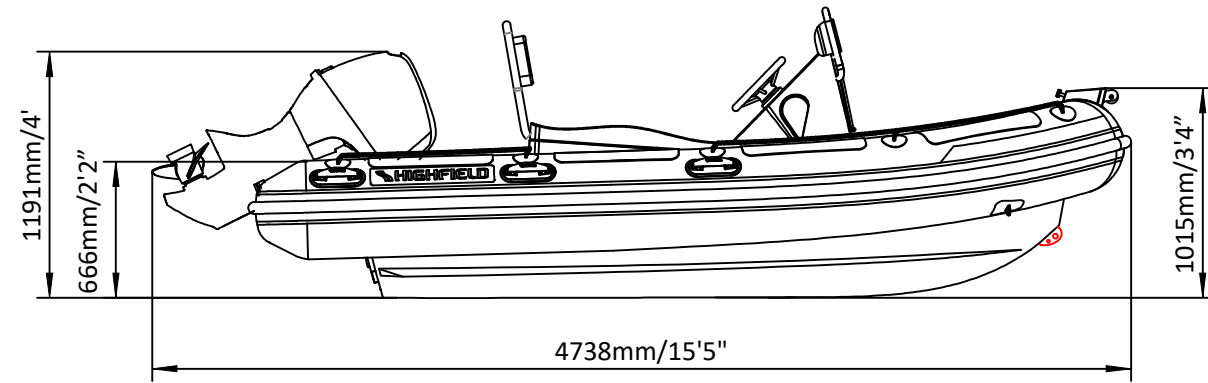

# SPECIFICATIONS

SPECIFICATIONS AND MAXIMUM CAPACITIES (Subject to change without notice. Tolerances: dimensions ±2.5%, weights ±5%)

MODEL	ISO 6185 PART	ISO 6185	Crew		#	Weight		Shaft	Outboard Engine		Sundeck		Tow post		Rollbar		Fuel tank Capacity		Wet Weight (Approximate) 60HP (44.76KW) +Fuel		AIR CHAMBERS	Pressure					
			KG	LB		KG	LB		KG	LB	KG	LB	KG	LB	KG	LB	KG	LB	KG	LB		PSI	BAR				
			KG	LB		KW	HP		KG	LB	KG	LB	KG	LB	L	GAL	KG	LB									
PA420BS	3	C	823	1814	8	600	1323	L	44.76	60	161.7	356	252	556	/	/	19	41.88	11	25	40	10.6	397.7	876.7	4	3.63	0.25