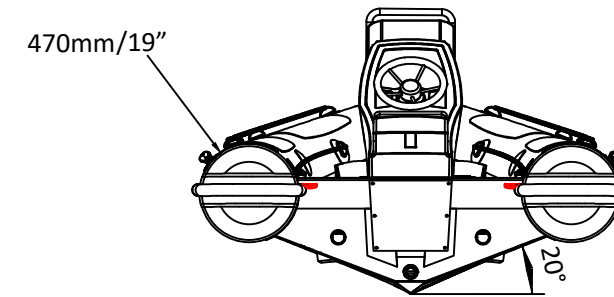

# SPECIFICATIONS

SPECIFICATIONS AND MAXIMUM CAPACITIES (Subject to change without notice. Tolerances: dimensions ±2.5%, weights ±5%)

MODEL	ISO 6185 PART	ISO 6185	Crew		#	Weight		Shaft	Outboard Engine		Sundeck		Tow post		Rollbar		Fuel tank Capacity		Wet Weight (Approximate) 60HP (44.76KW) +Fuel		AIR CHAMBERS	Pressure					
			KG	LB		KG	LB		KG	LB	KG	LB	KG	LB	KG	LB	KG	LB	KG	LB		PSI	BAR				
			KG	LB		KW	HP		KG	LB	KG	LB	KG	LB	L	GAL	KG	LB									
PA420BS	3	C	823	1814	8	600	1323	L	44.76	60	161.7	356	252	556	/	/	19	41.88	11	25	40	10.6	397.7	876.7	4	3.63	0.25