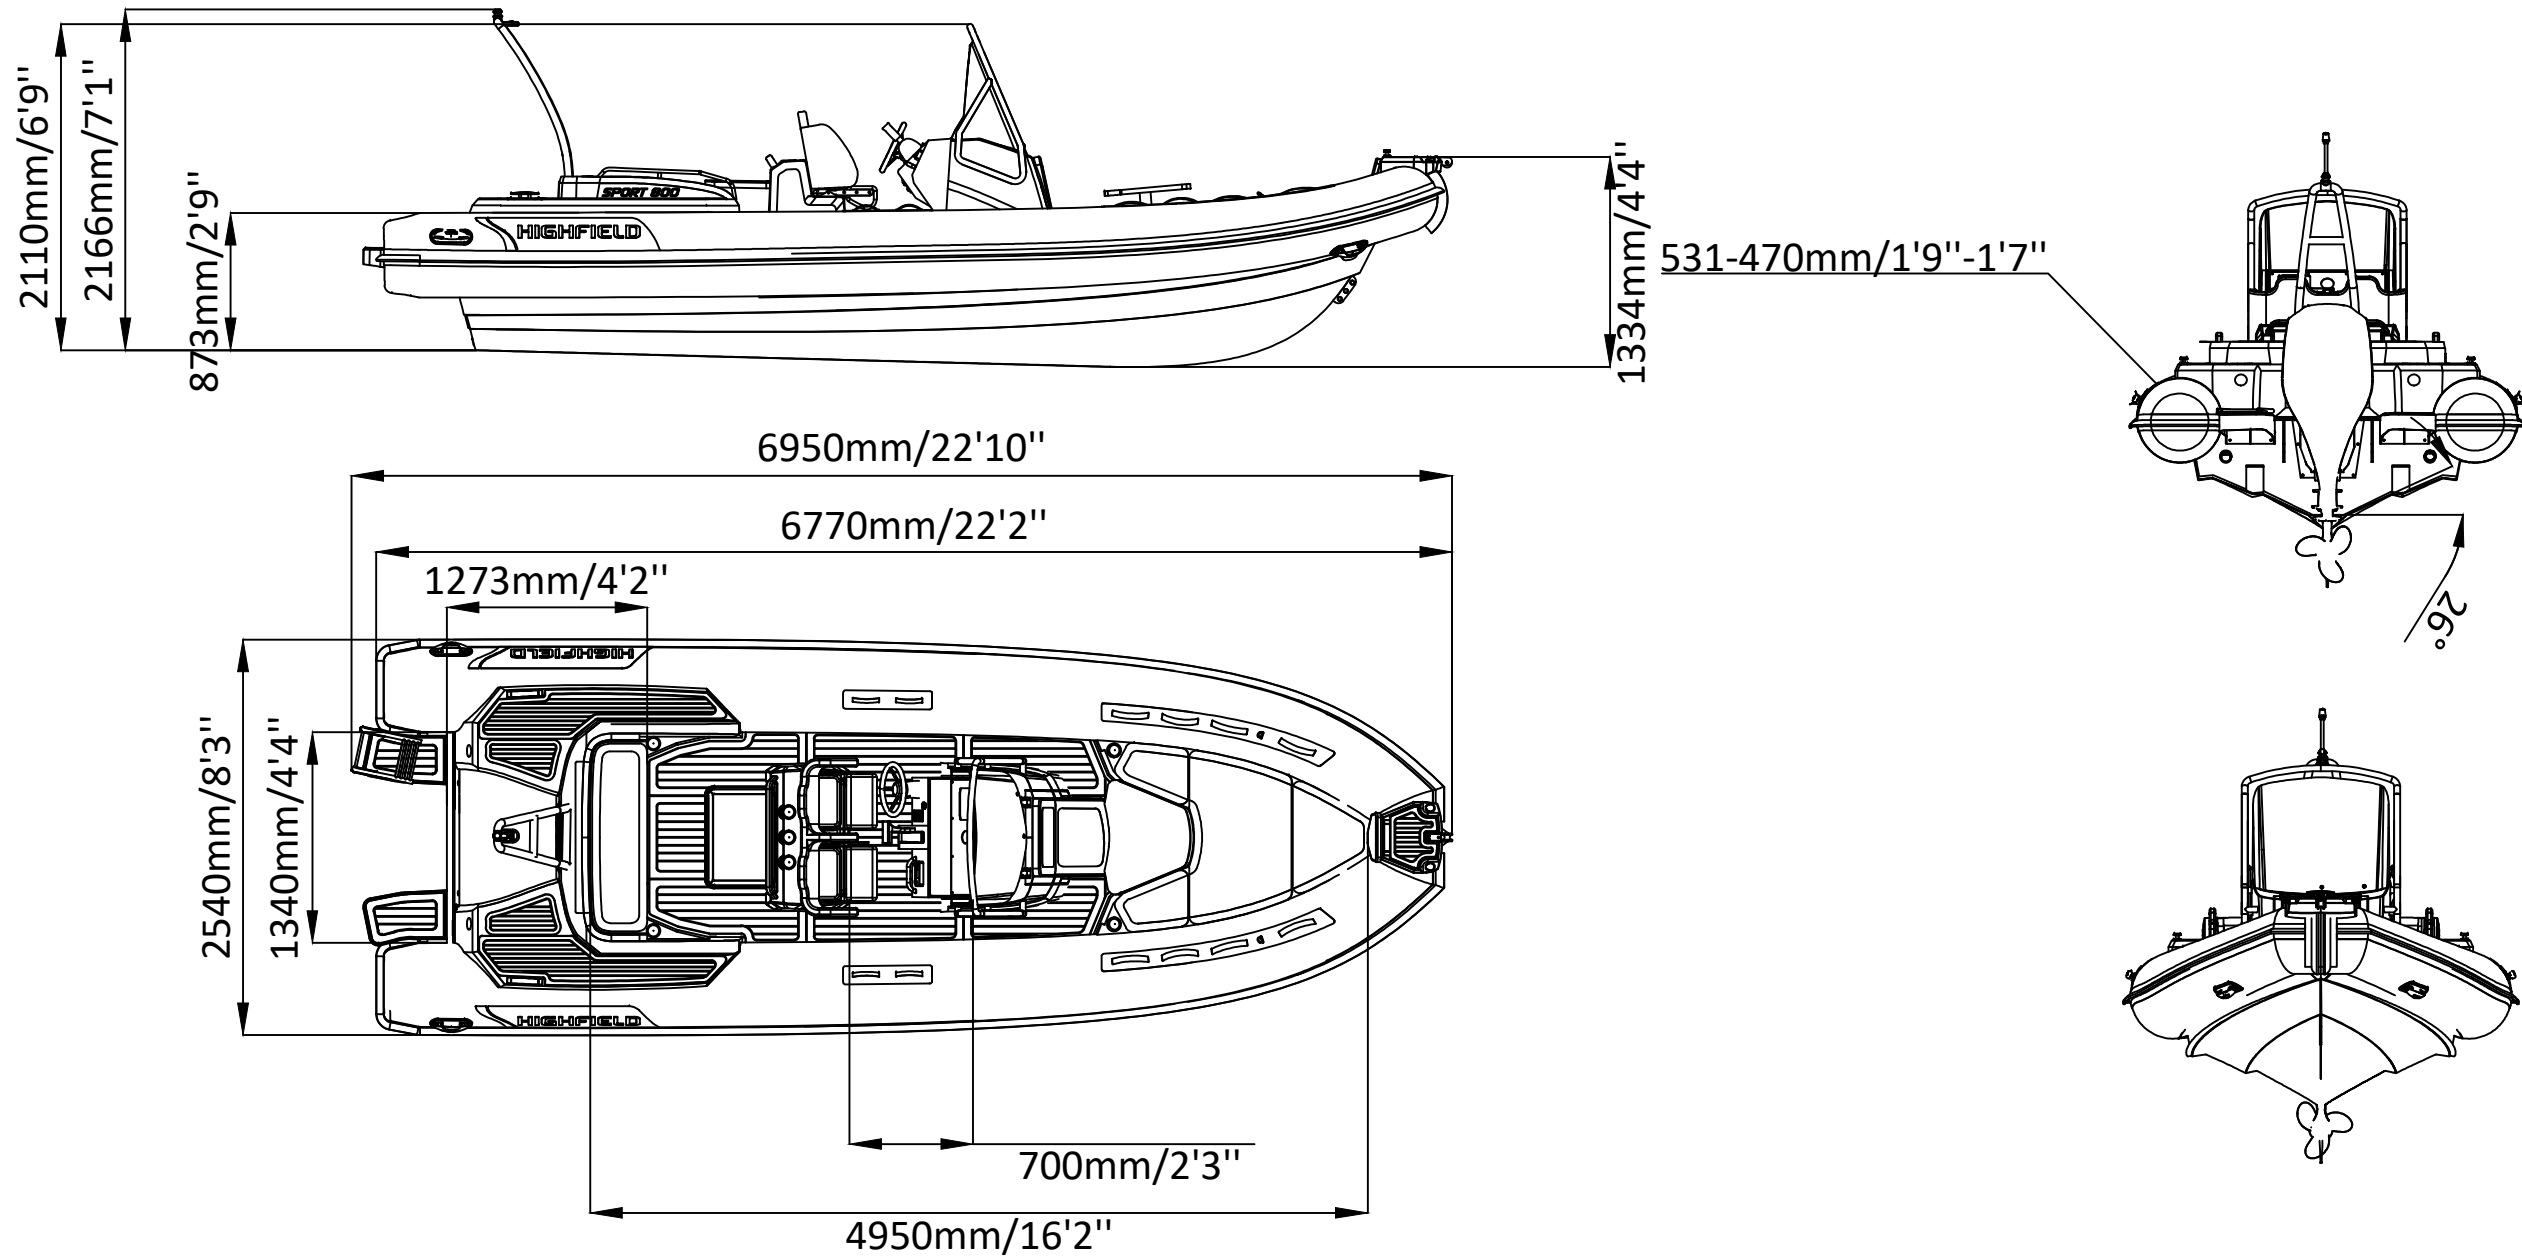

# SPORT 700

# SPECIFICATIONS

SPECIFICATIONS AND MAXIMUM CAPACITIES (Subject to change without notice. Tolerances: dimensions ±2.5%, weights ±5%)

MODEL	ISO 6185 PART	ISO 6185	Crew		#	Weight		Shaft	Outboard Engine		Shower kit		Fuel tank Capacity		Tow post		Rollbar		Wet Weight (Approximate) 200HP (149.2KW) +Fuel		AIR CHAMBERS	Pressure					
			KG	LB		KG	LB		KG	LB	L	GAL	KG	LB	KG	LB	KG	LB	PSI	BAR							
SPORT 700	3	B	1026	2261	9	675	1488	XL	149.2	200	260.7	575	895	1973	14.4	31.7	140	37	21	46	/	/	1290.7	2667	6	3.63	0.25

Boat weight includes: console, seat, sundeck, platform