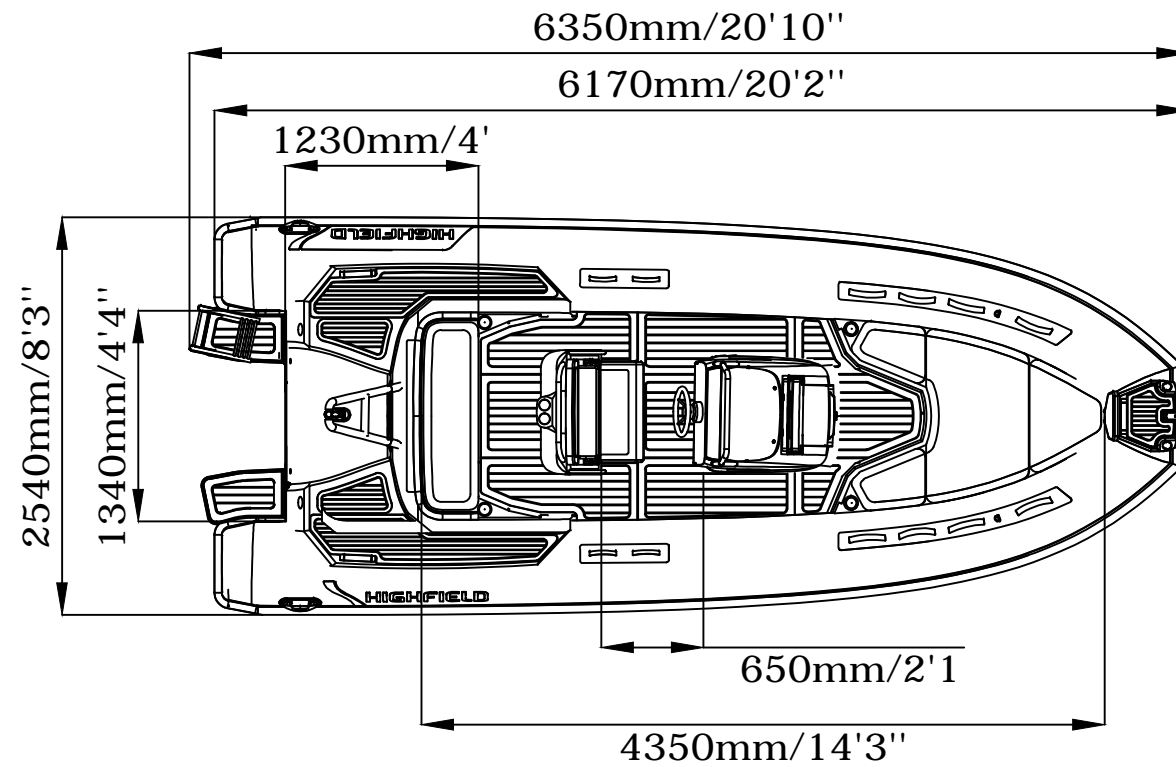

SPORT 650

SPECIFICATIONS

531-470mm/1'9"-1'7"

SPECIFICATIONS AND MAXIMUM CAPACITIES (Subject to change without notice. Tolerances: dimensions ±2.5%, weights ±5%)

MODEL	ISO 5185 PART	ISO 5185			#			Shaft	Outboard Engine		Shower kit		Fuel tank Capacity		Tow post		Rollbar		Wet Weight (Approximate) 150HP (111.9KW) + Fuel		AIR CHAMBERS 						
			KG	LB		KG	LB		KG	LB	KG	LB	L	GAL	KG	LB	KG	LB	KG	LB		PSI	BAR				
SPORT 650	3	C	1366	3011	13	975	2150	XL	111.9	150	260.7	575	783	1726	14.4	31.7	140	37	21	46	/	/	1193.1	2630	6	3.63	0.25

Boat weight includes: console, seat, sundeck, platform