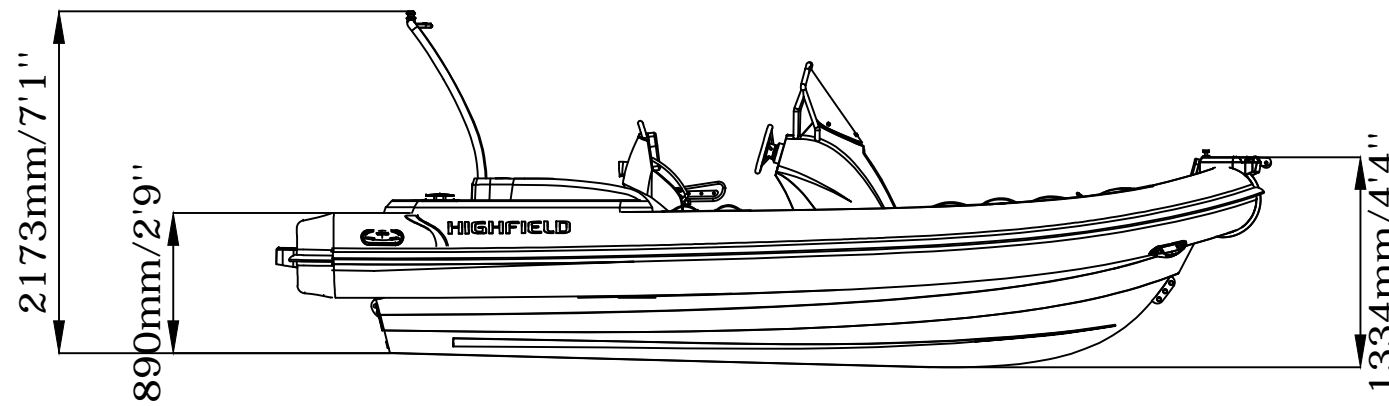

SPORT 650

SPECIFICATIONS

531-470mm/1'9"-1'7"

SPECIFICATIONS AND MAXIMUM CAPACITIES (Subject to change without notice. Tolerances: dimensions ±2.5%, weights ±5%)

MODEL	ISO 5185 PART	ISO 5185			#			Shaft	Outboard Engine		Shower kit		Fuel tank Capacity		Tow post		Rollbar		Wet Weight (Approximate) 150HP (111.9KW) + Fuel		AIR CHAMBERS 						
			KG	LB		KG	LB		KG	LB	KG	LB	L	GAL	KG	LB	KG	LB	KG	LB		PSI	BAR				
SPORT 650	3	C	1366	3011	13	975	2150	XL	111.9	150	260.7	575	783	1726	14.4	31.7	140	37	21	46	/	/	1193.1	2630	6	3.63	0.25

Boat weight includes: console, seat, sundeck, platform