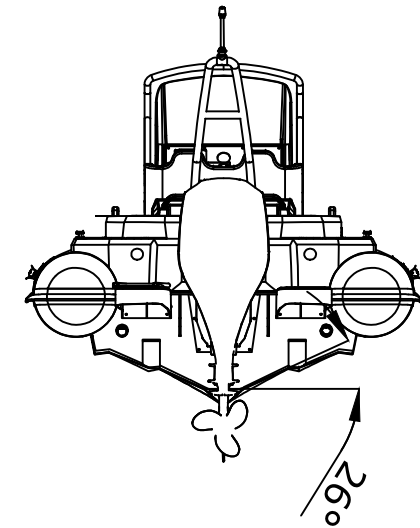

SPORT 650

SPECIFICATIONS

531-470mm/1'9"-1'7"

SPECIFICATIONS AND MAXIMUM CAPACITIES (Subject to change without notice. Tolerances: dimensions ±2.5%, weights ±5%)

MODEL	ISO 5185 PART	ISO 5185			#			Shaft	Outboard Engine		Shower kit		Fuel tank Capacity		Tow post		Rollbar		Wet Weight (Approximate) 150HP (111.9KW) + Fuel		AIR CHAMBERS 						
			KG	LB		KG	LB		KG	LB	KG	LB	L	GAL	KG	LB	KG	LB	KG	LB		PSI	BAR				
SPORT 650	3	C	1366	3011	13	975	2150	XL	111.9	150	260.7	575	783	1726	14.4	31.7	140	37	21	46	/	/	1193.1	2630	6	3.63	0.25

Boat weight includes: console, seat, sundeck, platform