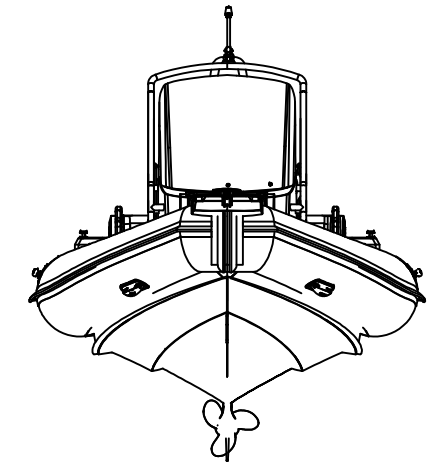

SPORT 650

SPECIFICATIONS

531-470mm/1'9"-1'7"

SPECIFICATIONS AND MAXIMUM CAPACITIES (Subject to change without notice. Tolerances: dimensions ±2.5%, weights ±5%)

MODEL	ISO 5185 PART	ISO 5185			#			Shaft	Outboard Engine		Shower kit		Fuel tank Capacity		Tow post		Rollbar		Wet Weight (Approximate) 150HP (111.9KW) + Fuel		AIR CHAMBERS 						
			KG	LB		KG	LB		KG	LB	KG	LB	L	GAL	KG	LB	KG	LB	KG	LB		PSI	BAR				
SPORT 650	3	C	1366	3011	13	975	2150	XL	111.9	150	260.7	575	783	1726	14.4	31.7	140	37	21	46	/	/	1193.1	2630	6	3.63	0.25

Boat weight includes: console, seat, sundeck, platform