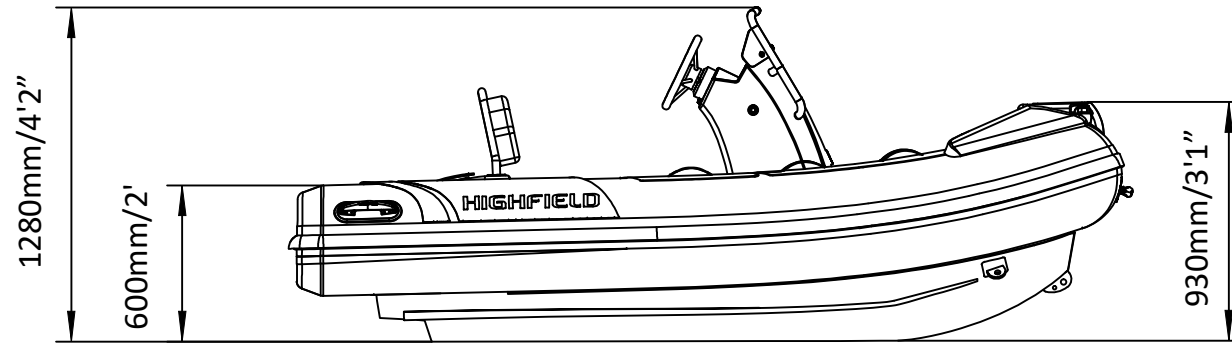

# SPECIFICATIONS

SPECIFICATIONS AND MAXIMUM CAPACITIES (Subject to change without notice. Tolerances: dimensions ±2.5%, weights ±5%)

MODEL	ISO 6185 PART	ISO 6185					Outboard Engine				Sundeck		Fuel Tank Capacity		Tow post		Rollbar		Wet Weight (Approximate) 30HP (22.38KW) +Fuel		AIR CHAMBERS						
			KG	LB	#	KG	LB	Shaft	Max power		KG	LB	KG	LB	L	GAL	KG	LB	KG	LB		KG	LB	PSI	BAR		
									KW	HP																KG	LB
SPORT 330	3	C	549	1211	5	375	827	L	22.38	30	124.1	274	199	439	6	13.2	30	8	6.5	14.3	/	/	346	763	3	3.63	0.25

Boat weight includes: console