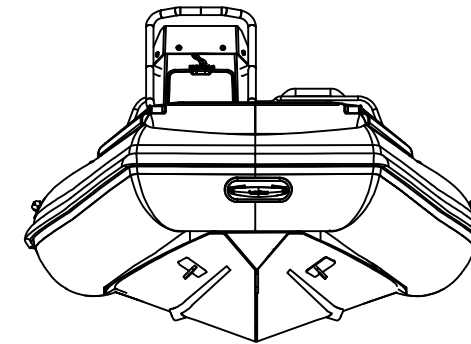

# SPECIFICATIONS

SPECIFICATIONS AND MAXIMUM CAPACITIES (Subject to change without notice. Tolerances: dimensions ±2.5%, weights ±5%)

MODEL	ISO 6185 PART	ISO 6185					Outboard Engine				Sundeck		Fuel Tank Capacity		Tow post		Rollbar		Wet Weight (Approximate) 30HP (22.38KW) +Fuel		AIR CHAMBERS						
			KG	LB	#	KG	LB	Shaft	Max power		KG	LB	KG	LB	L	GAL	KG	LB	KG	LB		KG	LB	PSI	BAR		
									KW	HP																KG	LB
SPORT 330	3	C	549	1211	5	375	827	L	22.38	30	124.1	274	199	439	6	13.2	30	8	6.5	14.3	/	/	346	763	3	3.63	0.25

Boat weight includes: console