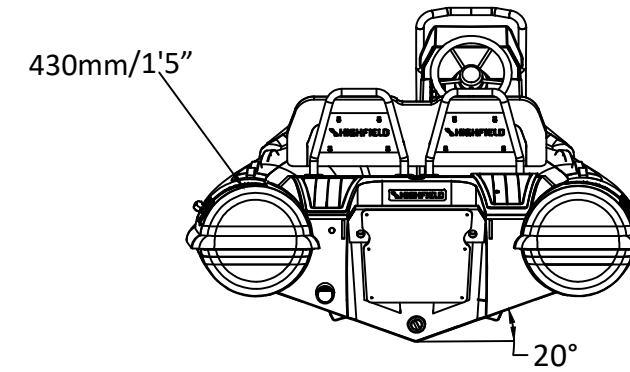

# SPORT 330

# SPECIFICATIONS

SPECIFICATIONS AND MAXIMUM CAPACITIES (Subject to change without notice. Tolerances: dimensions ±2.5%, weights ±5%)

MODEL	ISO 6185 PART	ISO 6185					Outboard Engine				Sundeck		Fuel Tank Capacity		Tow post		Rollbar		Wet Weight (Approximate) 30HP (22.38KW) +Fuel		AIR CHAMBERS						
			KG	LB	#	KG	LB	Shaft	Max power		KG	LB	KG	LB	L	GAL	KG	LB	KG	LB		KG	LB	PSI	BAR		
									KW	HP																KG	LB
SPORT 330	3	C	549	1211	5	375	827	L	22.38	30	124.1	274	199	439	6	13.2	30	8	6.5	14.3	/	/	346	763	3	3.63	0.25

Boat weight includes: console