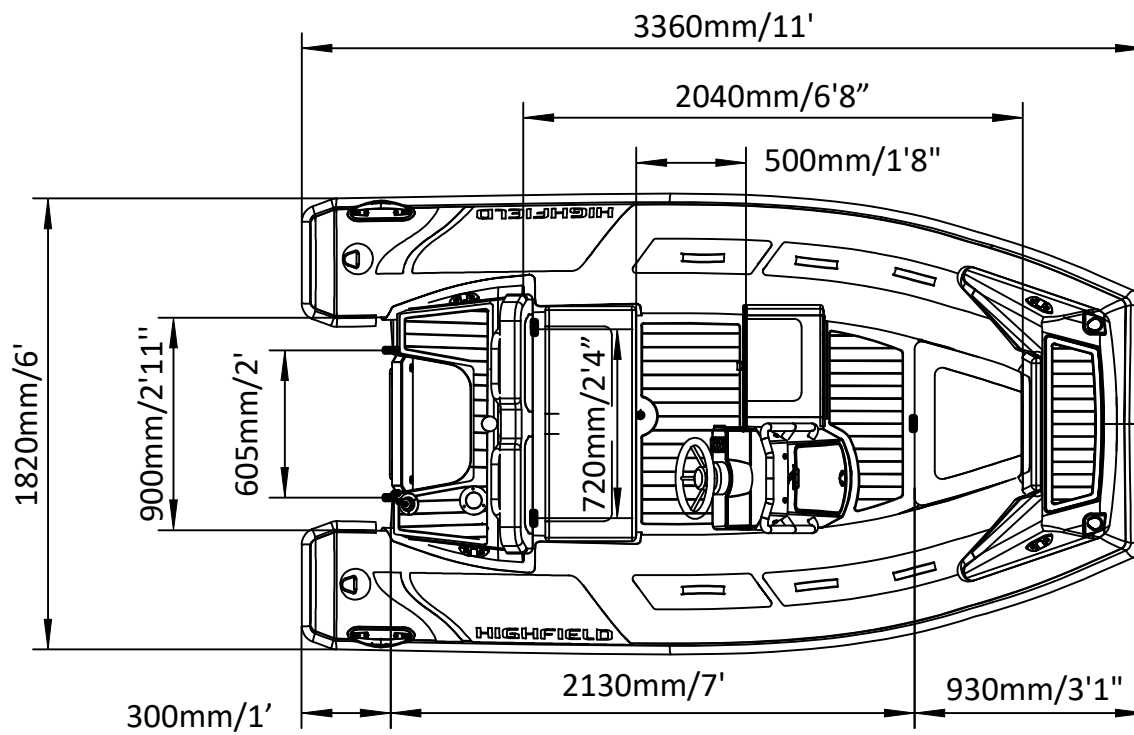

# SPORT 330

# SPECIFICATIONS

SPECIFICATIONS AND MAXIMUM CAPACITIES (Subject to change without notice. Tolerances: dimensions ±2.5%, weights ±5%)

MODEL	ISO 6185 PART	ISO 6185					Outboard Engine				Sundeck		Fuel Tank Capacity		Tow post		Rollbar		Wet Weight (Approximate) 30HP (22.38KW) +Fuel		AIR CHAMBERS						
			KG	LB	#	KG	LB	Shaft	Max power		KG	LB	KG	LB	L	GAL	KG	LB	KG	LB		KG	LB	PSI	BAR		
									KW	HP																KG	LB
SPORT 330	3	C	549	1211	5	375	827	L	22.38	30	124.1	274	199	439	6	13.2	30	8	6.5	14.3	/	/	346	763	3	3.63	0.25

Boat weight includes: console