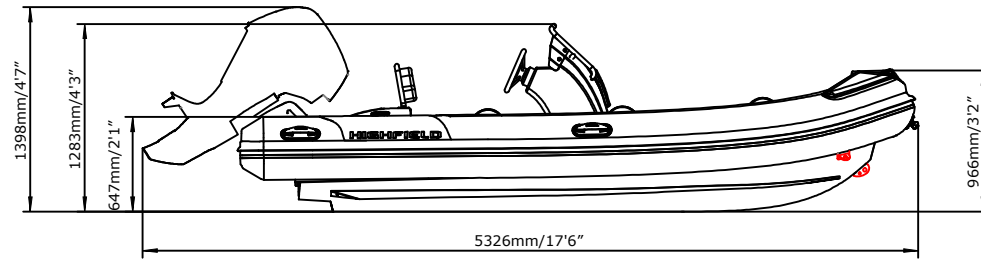

# SPECIFICATIONS

SPECIFICATIONS AND MAXIMUM CAPACITIES (Subject to change without notice. Tolerances: dimensions ±3%, weights ±5%)

MODEL	ISO 6185 PART	ISO 6185					Outboard Engine				Sundeck		Tow post		Rollbar		Wet Weight (Approximate) 30HP (22.38KW) + Fuel		AIR CHAMBERS 						
			KG	LB	#	KG	LB	Shaft	Max power		KG	LB	KG	LB	KG	LB	KG	LB		PSI	BAR				
						KW	HP		KG	LB															
SPORT 460	3	C	912	2011	9	675	1488	L	67.14	90	207.6	458	332	732	14.5	32	6.5	14.3	17.5	38.6	579.2	1277	5	3.63	0.25

Boat weight includes: console