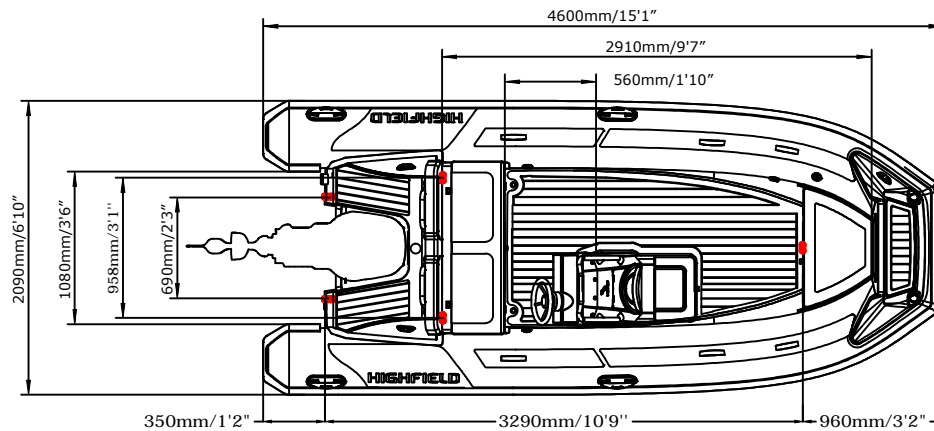

# SPORT 460

# SPECIFICATIONS

SPECIFICATIONS AND MAXIMUM CAPACITIES (Subject to change without notice. Tolerances: dimensions ±3%, weights ±5%)

MODEL	ISO 6185 PART	ISO 6185					Outboard Engine				Sundeck		Tow post		Rollbar		Wet Weight (Approximate) 30HP (22.38KW) + Fuel		AIR CHAMBERS 						
			KG	LB	#	KG	LB	Shaft	Max power		KG	LB	KG	LB	KG	LB	KG	LB		PSI	BAR				
						KW	HP		KG	LB															
SPORT 460	3	C	912	2011	9	675	1488	L	67.14	90	207.6	458	332	732	14.5	32	6.5	14.3	17.5	38.6	579.2	1277	5	3.63	0.25

Boat weight includes: console