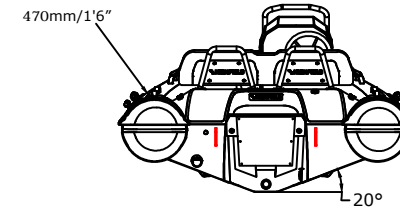

# SPORT 460

# SPECIFICATIONS

SPECIFICATIONS AND MAXIMUM CAPACITIES (Subject to change without notice. Tolerances: dimensions ±3%, weights ±5%)

MODEL	ISO 6185 PART	ISO 6185					Outboard Engine				Sundeck		Tow post		Rollbar		Wet Weight (Approximate) 30HP (22.38KW) + Fuel		AIR CHAMBERS 						
			KG	LB	#	KG	LB	Shaft	Max power		KG	LB	KG	LB	KG	LB	KG	LB		PSI	BAR				
						KW	HP		KG	LB															
SPORT 460	3	C	912	2011	9	675	1488	L	67.14	90	207.6	458	332	732	14.5	32	6.5	14.3	17.5	38.6	579.2	1277	5	3.63	0.25