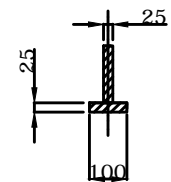

LONGITUDINAL PROFILE

TRANSVERSAL SECTION "A"

TRANSVERSAL SECTION "B"

TRANSVERSAL SECTION "C"

	UL340 CHOCK		DWN: TYJ
			APPROVED: LXL
info@highfieldboats.com	DWG:	SCALE:	DATE: 2019-09-17
(C) Copyright reserved. No unauthorized use allowed. All intellect - ideas - concepts remain the property of Highfield Boats			