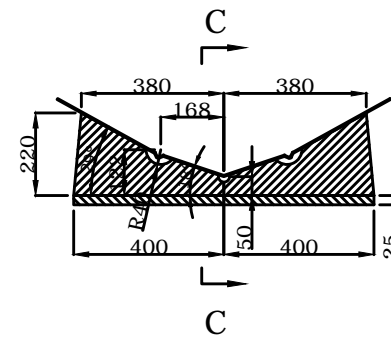

LONGITUDINAL PROFILE

TRANSVERSAL SECTION "A"

TRANSVERSAL SECTION "B"

TRANSVERSAL SECTION "C"

	UL340 CHOCK		DWN: TYJ
			APPROVED: LXL
info@highfieldboats.com	DWG:	SCALE:	DATE: 2019-09-17
(C) Copyright reserved. No unauthorized use allowed. All intellect - ideas - concepts remain the property of Highfield Boats			