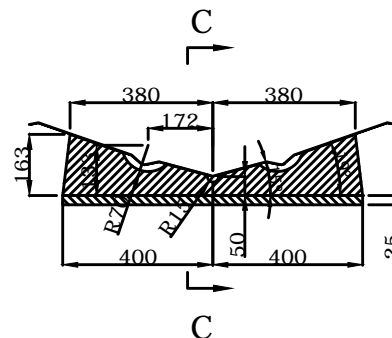

LONGITUDINAL PROFILE

TRANSVERSAL SECTION "A"

TRANSVERSAL SECTION "B"

TRANSVERSAL SECTION "C"

	UL340 CHOCK		DWN: TYJ
			APPROVED: LXL
info@highfieldboats.com	DWG:	SCALE:	DATE: 2019-09-17
(C) Copyright reserved. No unauthorized use allowed. All intellect - ideas - concepts remain the property of Highfield Boats			