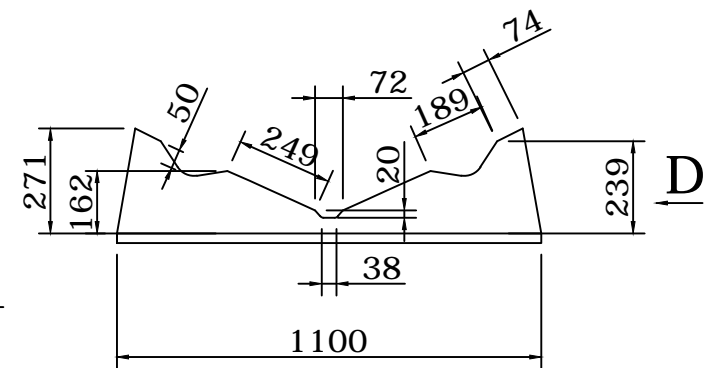

A-A

"C"view

B-B

"D"view

	DL 460		DWN: LG
	Chock		APPROVED: LXL
info@highfieldboats.com	DWG:	SCALE:	DATE: 2019.12.13

(C) Copyright reserved. No unauthorized use allowed.
All intellect - ideas - concepts remain the property of Highfield Boats