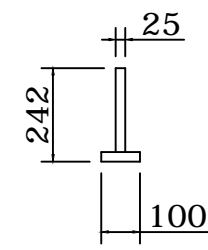

A-A

"C"view

B-B

"D"view

	DL 460		DWN: LG
	Chock		APPROVED: LXL
info@highfieldboats.com	DWG:	SCALE:	DATE: 2019.12.13

(C) Copyright reserved. No unauthorized use allowed.
All intellect - ideas - concepts remain the property of Highfield Boats