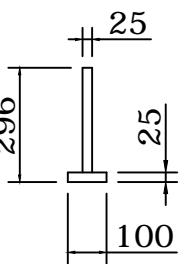

A-A

"C"view

B-B

"D"view

	DL 460		DWN: LG
	Chock		APPROVED: LXL
info@highfieldboats.com	DWG:	SCALE:	DATE: 2019.12.13

(C) Copyright reserved. No unauthorized use allowed.
All intellect - ideas - concepts remain the property of Highfield Boats