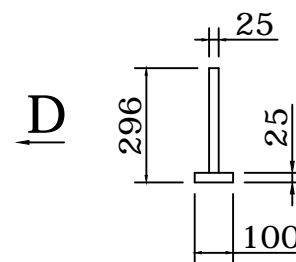

A-A

C"view

B-B

D"view

| | | | |
|-------------------------|--------|--------|------------------|
| | DL 420 | | DWN: LG |
| | Chock | | APPROVED: LXL |
| info@highfieldboats.com | DWG: | SCALE: | DATE: 2019.12.13 |