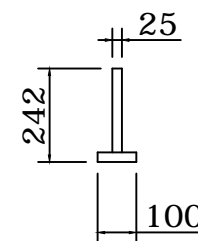

A-A

C"view

B-B

D"view

| | | | |
|-------------------------|--------|--------|------------------|
| | DL 420 | | DWN: LG |
| | Chock | | APPROVED: LXL |
| info@highfieldboats.com | DWG: | SCALE: | DATE: 2019.12.13 |