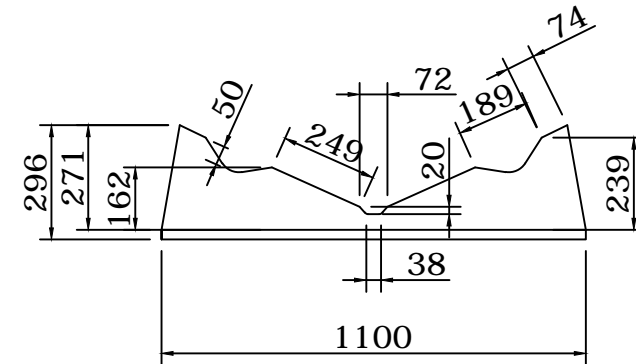

A-A

C"view

B-B

D"view

| | | | |
|-------------------------|--------|--------|------------------|
| | DL 420 | | DWN: LG |
| | Chock | | APPROVED: LXL |
| info@highfieldboats.com | DWG: | SCALE: | DATE: 2019.12.13 |