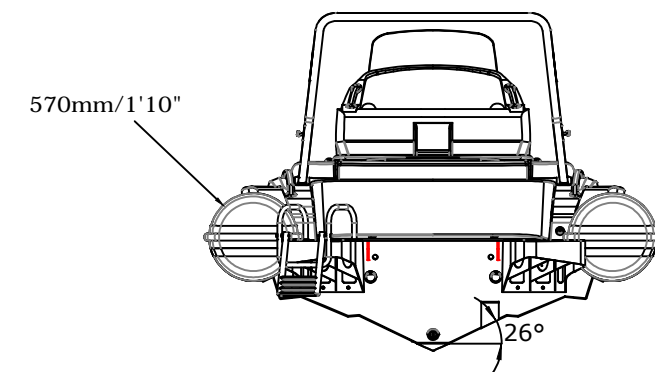

# SPECIFICATIONS

Side View

Rear View

Top View

Front View

SPECIFICATIONS AND MAXIMUM CAPACITIES (Subject to change without notice. Tolerances: Dimensions +/-3% Weight +/-5%)

MODEL	ISO 6185 PART	ISO 6185														Wet Weight (Approximate) 300HP (224KW) +Fuel		AIR CHAMBERS						
			KG	LB	#	KG	LB	Length	KG	LB	Maximum		Recommended	Maximum Speed			KG		LB	KG	LB	PSI	BAR	
SP760	3	B	1430	3153	12	900	1984	XL	312.5	689	223.8	300	186.5	250	/	/	/	1057	2330	1576.1	3474.7	6	3.63	0.25

Weight includes: console ,seat ,rollbar,platform