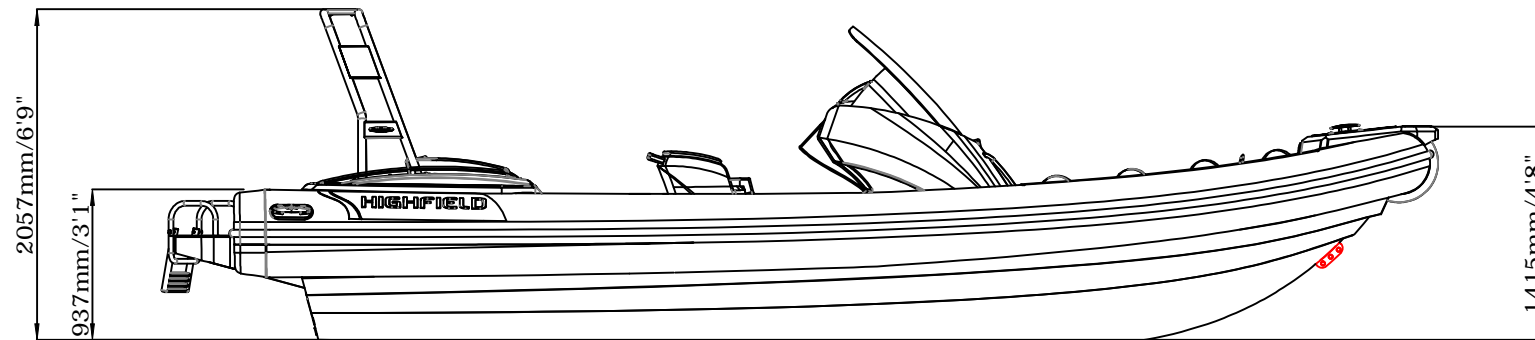

# SPECIFICATIONS

Side View

Rear View

Top View

Front View

SPECIFICATIONS AND MAXIMUM CAPACITIES (Subject to change without notice. Tolerances: Dimensions +/-3% Weight +/-5%)

MODEL	ISO 6185 PART	ISO 6185														Wet Weight (Approximate) 300HP (224KW) +Fuel		AIR CHAMBERS						
			KG	LB	#	KG	LB	Length	KG	LB	Maximum		Recommended	Maximum Speed			KG		LB	KG	LB	PSI	BAR	
SP760	3	B	1430	3153	12	900	1984	XL	312.5	689	223.8	300	186.5	250	/	/	/	1057	2330	1576.1	3474.7	6	3.63	0.25

Weight includes: console ,seat ,rollbar,platform