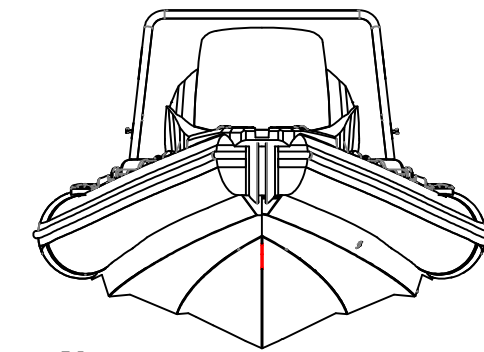

# SPECIFICATIONS

Side View

Rear View

Top View

Front View

SPECIFICATIONS AND MAXIMUM CAPACITIES (Subject to change without notice. Tolerances: Dimensions +/-3% Weight +/-5%)

MODEL	ISO 6185 PART	ISO 6185														Wet Weight (Approximate) 300HP (224KW) +Fuel		AIR CHAMBERS						
			KG	LB	#	KG	LB	Length	KG	LB	Maximum		Recommended	Maximum Speed			KG		LB	KG	LB	PSI	BAR	
SP760	3	B	1430	3153	12	900	1984	XL	312.5	689	223.8	300	186.5	250	/	/	/	1057	2330	1576.1	3474.7	6	3.63	0.25

Weight includes: console ,seat ,rollbar,platform