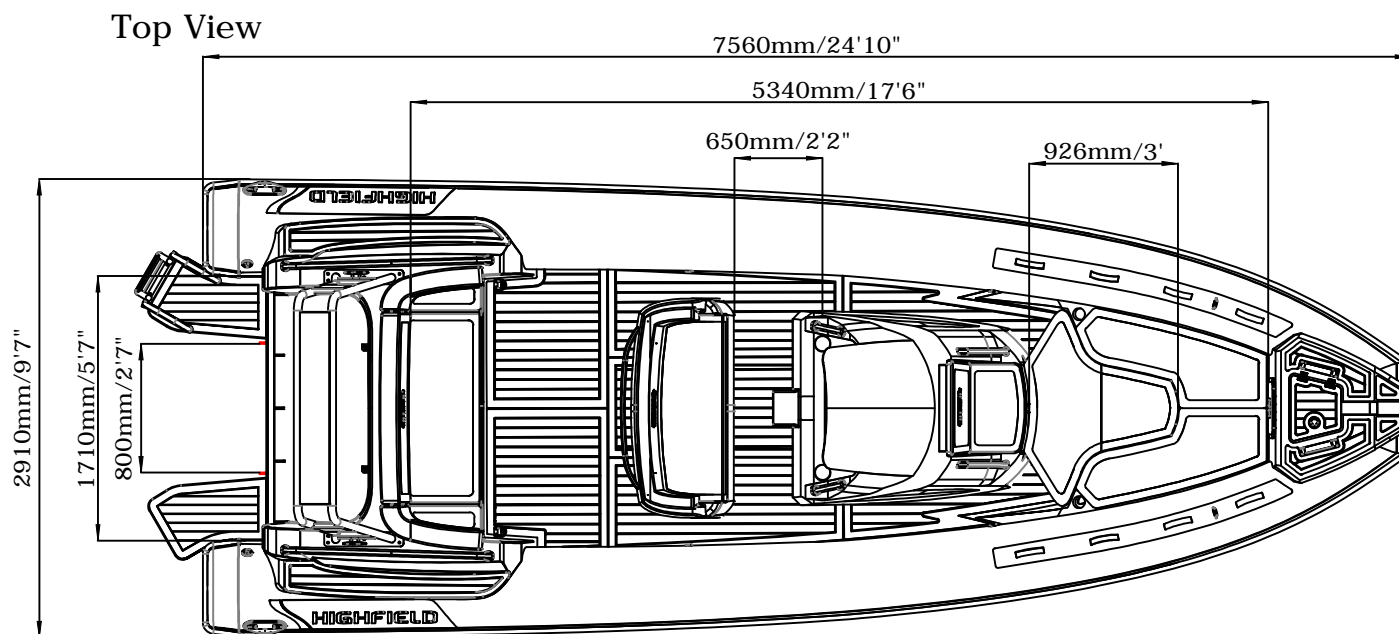

# SPORT 760

# SPECIFICATIONS

Side View

Rear View

Top View

Front View

SPECIFICATIONS AND MAXIMUM CAPACITIES (Subject to change without notice. Tolerances: Dimensions +/-3% Weight +/-5%)

MODEL	ISO 6185 PART	ISO 6185														Wet Weight (Approximate) 300HP (224KW) +Fuel		AIR CHAMBERS						
			KG	LB	#	KG	LB	Length	KG	LB	Maximum		Recommended	Maximum Speed			KG		LB	KG	LB	PSI	BAR	
SP760	3	B	1430	3153	12	900	1984	XL	312.5	689	223.8	300	186.5	250	/	/	/	1057	2330	1576.1	3474.7	6	3.63	0.25

Weight includes: console ,seat ,rollbar,platform