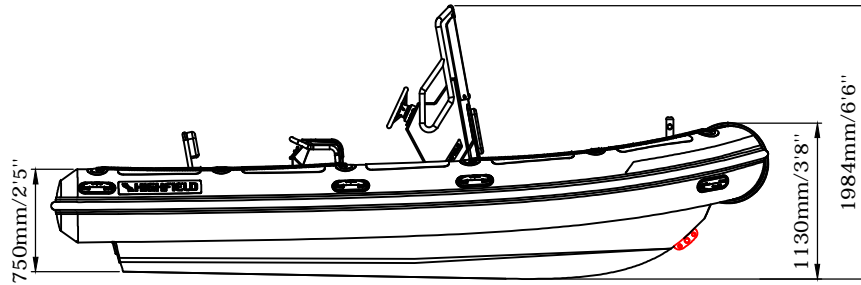

# SPECIFICATIONS

Side View

Rear View

Top View

Front View

SPECIFICATIONS AND MAXIMUM CAPACITIES (Subject to change without notice. Tolerances: Dimensions +/-3% Weight +/-5%)

MODEL	ISO 6185 PART	ISO 6185																	Wet Weight (Approximate) 80HP (59.78KW) + Fuel		AIR CHAMBERS 			
			KG	LB	#	KG	LB	Length	KG	LB	Maximum		Recommended			KG	LB	KG	LB	PSI		BAR		
			KG	LB	KW	HP	KW				HP	KT	MPH	Km/h										
CB 530	3	C	1188	2619	12	900	1984	L	207.6	458	59.78	80	52.2	70	/	/	/	372	820	579.6	1277.8	6	3.63	0.25

Weight includes: console ,seat ,rollbar