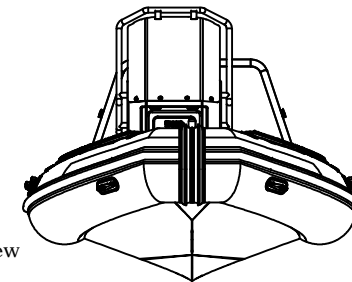

# SPECIFICATIONS

Side View

Rear View

Top View

Front View

SPECIFICATIONS AND MAXIMUM CAPACITIES (Subject to change without notice. Tolerances: Dimensions +/-3% Weight +/-5%)

MODEL	ISO 6185 PART	ISO 6185																	Wet Weight (Approximate) 80HP (59.78KW) + Fuel		AIR CHAMBERS 			
			KG	LB	#	KG	LB	Length	KG	LB	Maximum		Recommended			KG	LB	KG	LB	PSI		BAR		
			KG	LB	KW	HP	KW				HP	KT	MPH	Km/h										
CB 530	3	C	1188	2619	12	900	1984	L	207.6	458	59.78	80	52.2	70	/	/	/	372	820	579.6	1277.8	6	3.63	0.25

Weight includes: console ,seat ,rollbar