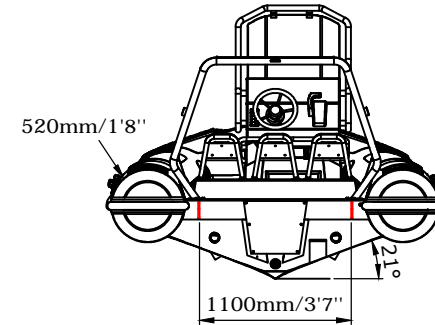

# SPECIFICATIONS

Side View

Rear View

Top View

Front View

SPECIFICATIONS AND MAXIMUM CAPACITIES (Subject to change without notice. Tolerances: Dimensions +/-3% Weight +/-5%)

MODEL	ISO 6185 PART	ISO 6185																	Wet Weight (Approximate) 80HP (59.78KW) + Fuel		AIR CHAMBERS 			
			KG	LB	#	KG	LB	Length	KG	LB	Maximum		Recommended			KG	LB	KG	LB	PSI		BAR		
			KG	LB	KW	HP	KW				HP	KT	MPH	Km/h										
CB 530	3	C	1188	2619	12	900	1984	L	207.6	458	59.78	80	52.2	70	/	/	/	372	820	579.6	1277.8	6	3.63	0.25

Weight includes: console ,seat ,rollbar