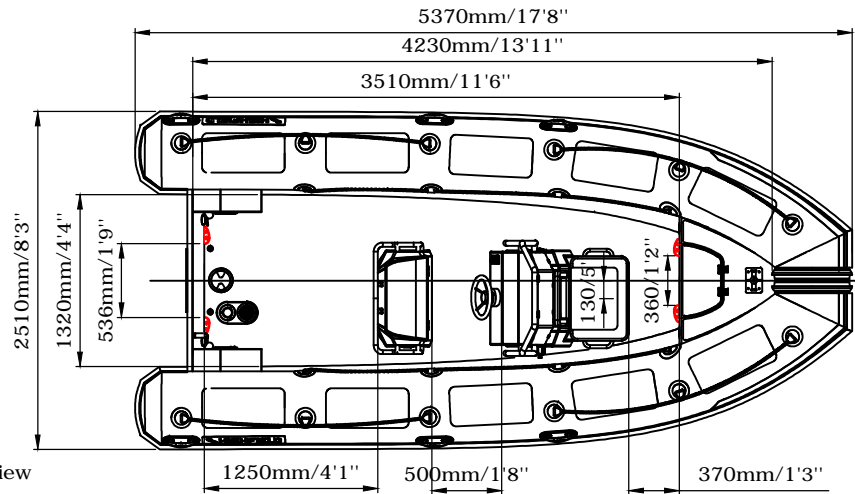

# SPECIFICATIONS

Side View

Rear View

Top View

Front View

SPECIFICATIONS AND MAXIMUM CAPACITIES (Subject to change without notice. Tolerances: Dimensions +/-3% Weight +/-5%)

MODEL	ISO 6185 PART	ISO 6185																	Wet Weight (Approximate) 80HP (59.78KW) + Fuel		AIR CHAMBERS 			
			KG	LB	#	KG	LB	Length	KG	LB	Maximum		Recommended			KG	LB	KG	LB	PSI		BAR		
			KG	LB	KW	HP	KW				HP	KT	MPH	Km/h										
CB 530	3	C	1188	2619	12	900	1984	L	207.6	458	59.78	80	52.2	70	/	/	/	372	820	579.6	1277.8	6	3.63	0.25

Weight includes: console ,seat ,rollbar