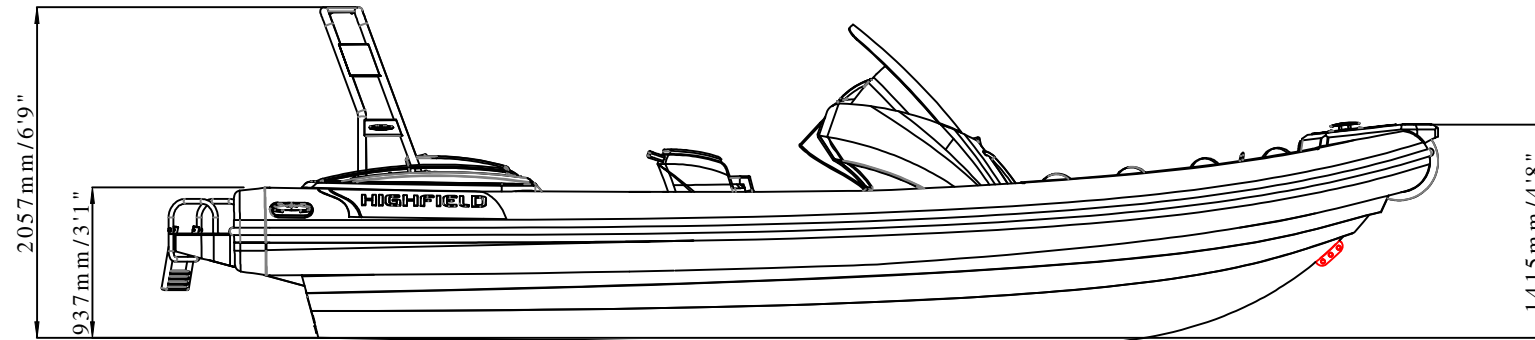

SPORT 760

SPECIFICATIONS

Side View

Rear View

Top View

Front View

SPECIFICATIONS AND MAXIMUM CAPACITIES (Subject to change without notice. Tolerances: Dimensions +/-3% Weight +/-5%)

MODEL	ISO 6185 PART	ISO 6185														Wet Weight (Approximate) 300HP (224KW) + Fuel		AIR CHAMBERS						
			KG	LB	#	KG	LB	Length	KG	LB	Maximum Speed		KG	LB	KG	LB	PSI		BAR					
			KG	LB	KT	MPH	Km/h																	
SP760	3	B	1430	3153	12	900	1984	XL	312.5	689	223.8	300	186.5	250	/	/	/	1057	2330	1576.1	3474.7	6	3.63	0.25

Weight includes: console , seat , rollbar, platform