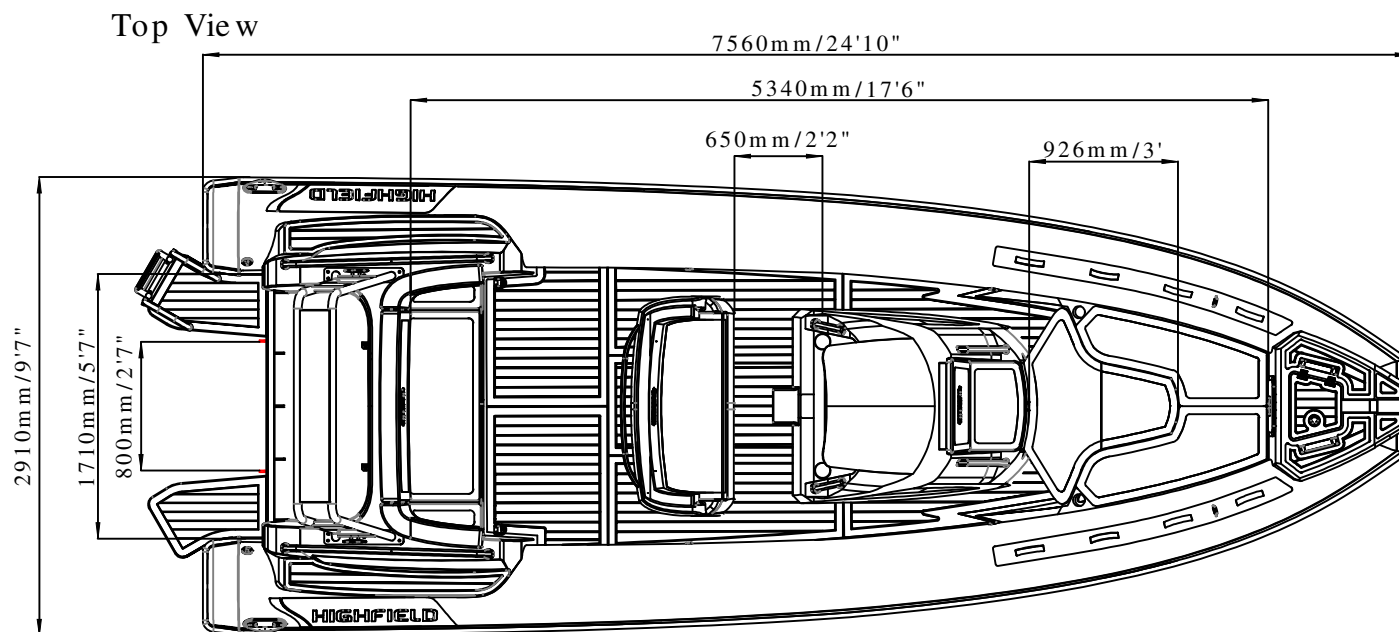

SPORT 760

SPECIFICATIONS

Side View

Rear View

Top View

Front View

SPECIFICATIONS AND MAXIMUM CAPACITIES (Subject to change without notice. Tolerances: Dimensions +/-3% Weight +/-5%)

MODEL	ISO 6185 PART	ISO 6185														Wet Weight (Approximate) 300HP (224KW) + Fuel		AIR CHAMBERS						
			KG	LB	#	KG	LB	Length	KG	LB	Maximum Speed		KG	LB	KG	LB	PSI		BAR					
			KG	LB	KT	MPH	Km/h																	
SP760	3	B	1430	3153	12	900	1984	XL	312.5	689	223.8	300	186.5	250	/	/	/	1057	2330	1576.1	3474.7	6	3.63	0.25

Weight includes: console , seat , rollbar, platform