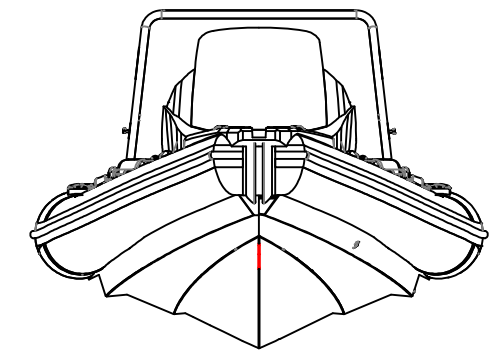

SPORT 760

SPECIFICATIONS

Side View

Rear View

Top View

Front View

SPECIFICATIONS AND MAXIMUM CAPACITIES (Subject to change without notice. Tolerances: Dimensions +/-3% Weight +/-5%)

MODEL	ISO 6185 PART	ISO 6185														Wet Weight (Approximate) 300HP (224KW) + Fuel		AIR CHAMBERS						
			KG	LB	#	KG	LB	Length	KG	LB	Maximum Speed		KG	LB	KG	LB	PSI		BAR					
			KG	LB	KT	MPH	Km/h																	
SP760	3	B	1430	3153	12	900	1984	XL	312.5	689	223.8	300	186.5	250	/	/	/	1057	2330	1576.1	3474.7	6	3.63	0.25

Weight includes: console , seat , rollbar, platform