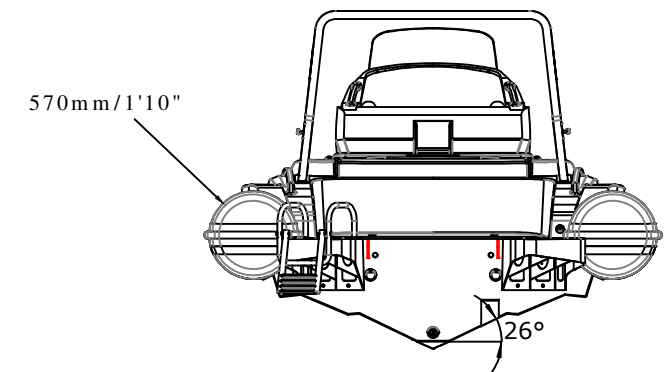

SPORT 760

SPECIFICATIONS

Side View

Rear View

Top View

Front View

SPECIFICATIONS AND MAXIMUM CAPACITIES (Subject to change without notice. Tolerances: Dimensions +/-3% Weight +/-5%)

MODEL	ISO 6185 PART	ISO 6185														Wet Weight (Approximate) 300HP (224KW) + Fuel		AIR CHAMBERS						
			KG	LB	#	KG	LB	Length	KG	LB	Maximum Speed		KG	LB	KG	LB	PSI		BAR					
			KG	LB	KT	MPH	Km/h																	
SP760	3	B	1430	3153	12	900	1984	XL	312.5	689	223.8	300	186.5	250	/	/	/	1057	2330	1576.1	3474.7	6	3.63	0.25

Weight includes: console , seat , rollbar, platform