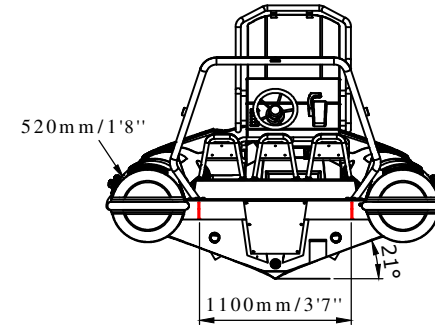

CLUB 530

SPECIFICATIONS

Side View

Rear View

Top View

Front View

SPECIFICATIONS AND MAXIMUM CAPACITIES (Subject to change without notice. Tolerances: Dimensions +/-3% Weight +/-5%)

MODEL	ISO 6185 PART	ISO 6185															Wet Weight (Approximate) 80HP (59.78 KW) + Fuel		AIR CHAMBERS 					
			KG	LB	#	KG	LB	Length	KG	LB	Maximum		Maximum Speed			KG	LB	KG		LB	PSI	BAR		
			KG	LB	KG	HP	KW				HP	KT	MPH	Km/h										
CB 530	3	C	1188	2619	12	900	1984	L	207.6	458	59.78	80	52.2	70	/	/	/	372	820	579.6	1277.8	6	3.63	0.25

Weight includes: console ,seat ,rollbar