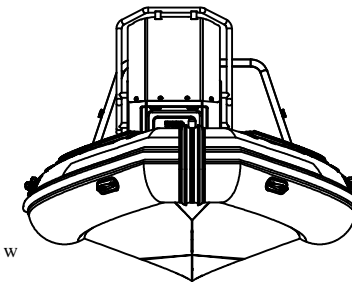

CLUB 530

SPECIFICATIONS

Side View

Rear View

Top View

Front View

SPECIFICATIONS AND MAXIMUM CAPACITIES (Subject to change without notice. Tolerances: Dimensions +/-3% Weight +/-5%)

MODEL	ISO 6185 PART	ISO 6185															Wet Weight (Approximate) 80HP (59.78 KW) + Fuel		AIR CHAMBERS 					
			KG	LB	#	KG	LB	Length	KG	LB	Maximum		Maximum Speed			KG	LB	KG		LB	PSI	BAR		
			KG	LB	KG	HP	KW				HP	KT	MPH	Km/h										
CB 530	3	C	1188	2619	12	900	1984	L	207.6	458	59.78	80	52.2	70	/	/	/	372	820	579.6	1277.8	6	3.63	0.25

Weight includes: console ,seat ,rollbar