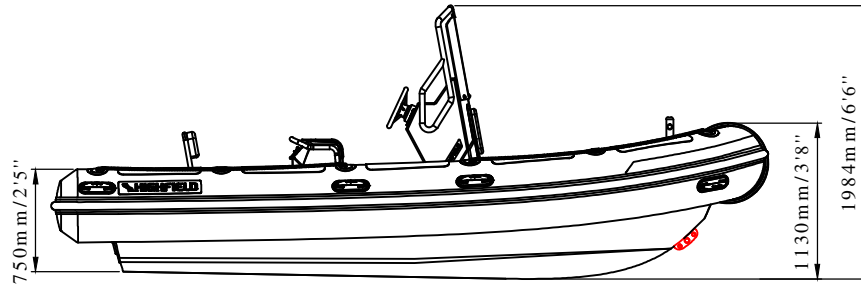

CLUB 530

SPECIFICATIONS

Side View

Rear View

Top View

Front View

SPECIFICATIONS AND MAXIMUM CAPACITIES (Subject to change without notice. Tolerances: Dimensions +/-3% Weight +/-5%)

MODEL	ISO 6185 PART	ISO 6185															Wet Weight (Approximate) 80HP (59.78 KW) + Fuel		AIR CHAMBERS 					
			KG	LB	#	KG	LB	Length	KG	LB	Maximum		Maximum Speed			KG	LB	KG		LB	PSI	BAR		
			KG	LB	KG	HP	KW				HP	KT	MPH	Km/h										
CB 530	3	C	1188	2619	12	900	1984	L	207.6	458	59.78	80	52.2	70	/	/	/	372	820	579.6	1277.8	6	3.63	0.25

Weight includes: console ,seat ,rollbar