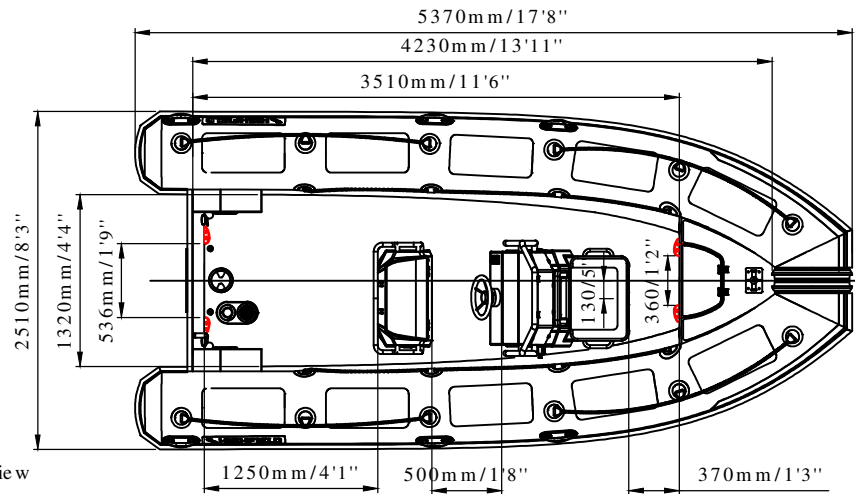

CLUB 530

SPECIFICATIONS

Side View

Rear View

Top View

Front View

SPECIFICATIONS AND MAXIMUM CAPACITIES (Subject to change without notice. Tolerances: Dimensions +/-3% Weight +/-5%)

MODEL	ISO 6185 PART	ISO 6185															Wet Weight (Approximate) 80HP (59.78 KW) + Fuel		AIR CHAMBERS 					
			KG	LB	#	KG	LB	Length	KG	LB	Maximum		Maximum Speed			KG	LB	KG		LB	PSI	BAR		
			KG	LB	KG	HP	KW				HP	KT	MPH	Km/h										
CB 530	3	C	1188	2619	12	900	1984	L	207.6	458	59.78	80	52.2	70	/	/	/	372	820	579.6	1277.8	6	3.63	0.25

Weight includes: console ,seat ,rollbar