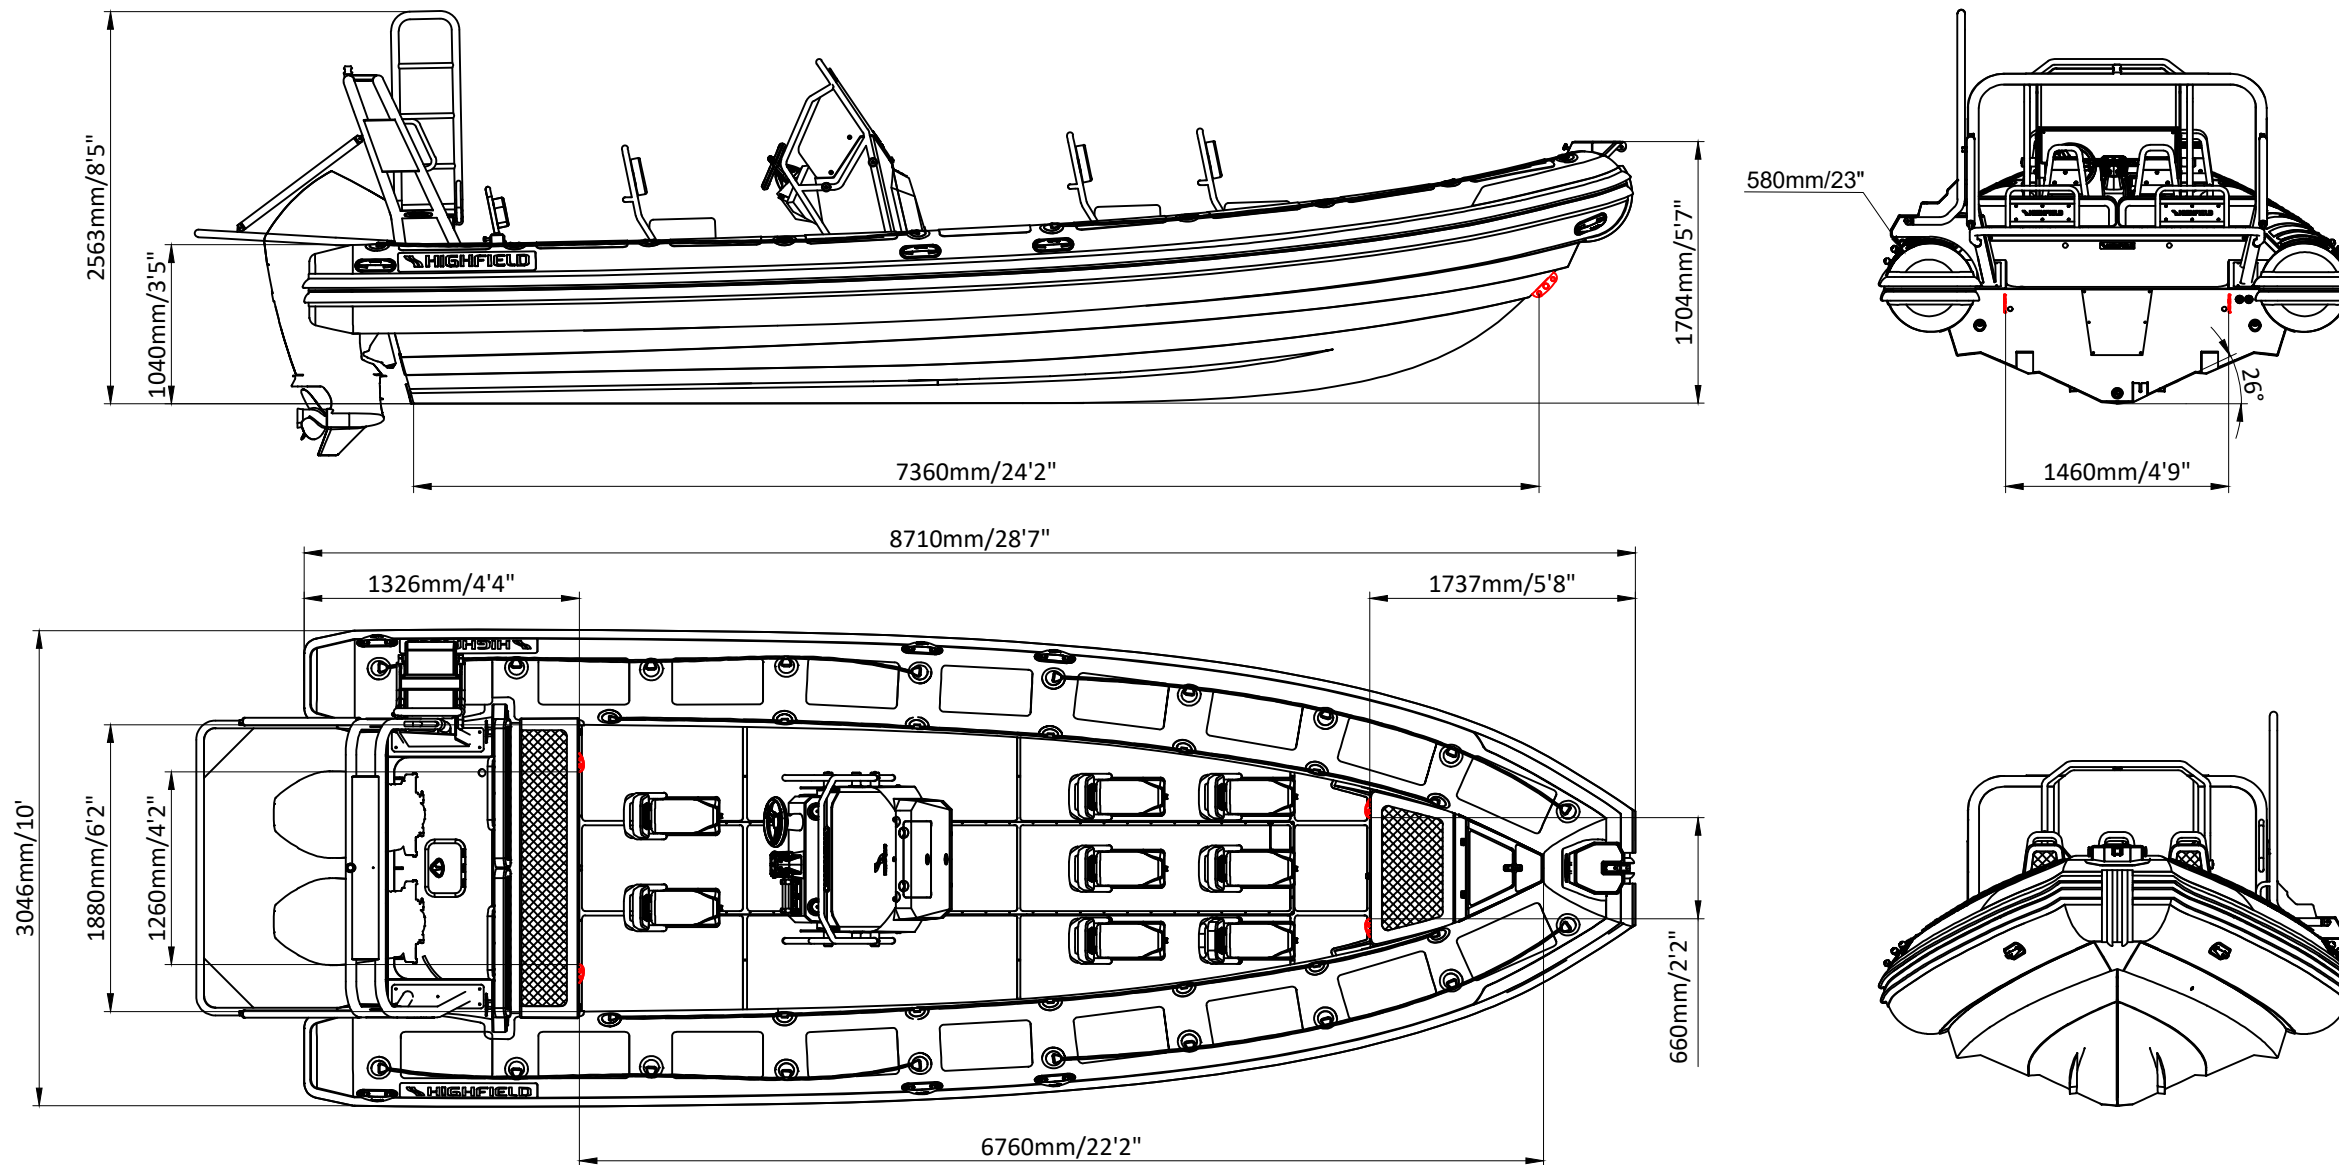

# PATROL 860SB

# SPECIFICATIONS

SPECIFICATIONS AND MAXIMUM CAPACITIES (Subject to change without notice. Tolerances: Dimensions ±2.5% Weight ±5%) Note: red means lifting eyes.

MODEL	ISO 6185 PART	ISO 6185	Person		#	Person		Shaft	Outboard Engine		engine guard		Rear tow post		Rollbar with ladder		Fuel tank Capacity		Wet Weight (Approximate) 250HP*2 (186KW*2) +Fuel		AIR CHAMBERS	Pressure					
			KG	LB		KG	LB		Max power	Max weight	KG	LB	KG	LB	KG	LB	L	GAL	KG	LB		PSI	BAR				
									KW	HP	KG	LB	KG	LB	KG	LB	KG	LB	KG	LB							
PATROL 860SB	3	C	1520	x3351	19	1425	3142	XL	186*2	250*2	636	1402	1213	2674	15	33	19	42	63	139	430	114	2161	4764	6	3.63	0.25

Boat weight includes: console, 8 seats