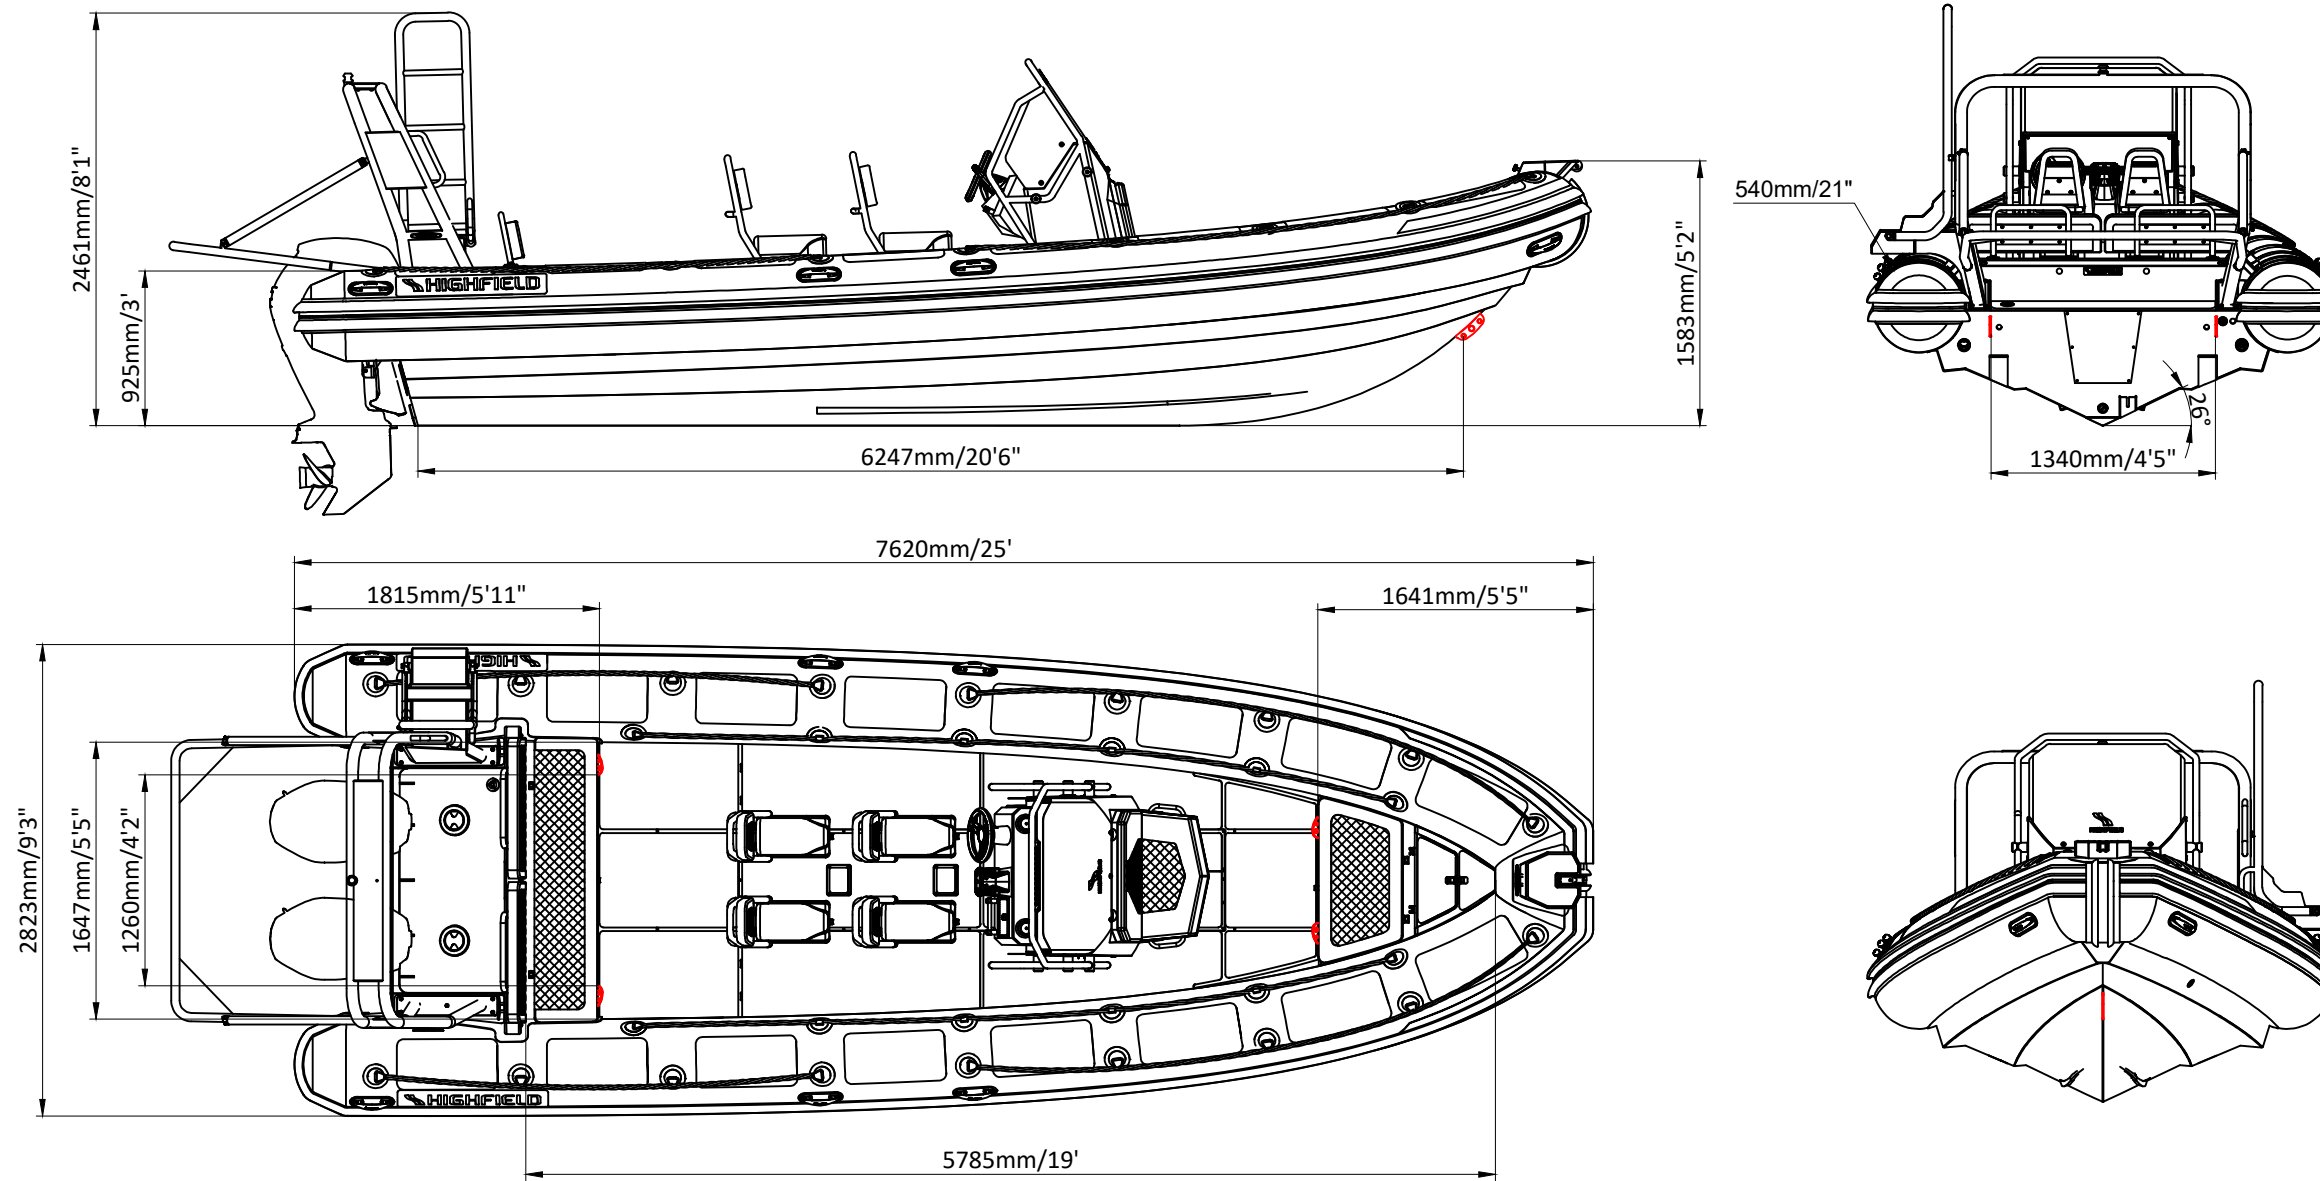

PATROL 760SB

SPECIFICATIONS

SPECIFICATIONS AND MAXIMUM CAPACITIES (Subject to change without notice. Tolerances: Dimensions $\pm 2.5\%$ Weight $\pm 5\%$) Note: red means lifting eyes.

MODEL	ISO 6185 PART	ISO 6185	Person		#	Person		Shaft	Outboard Engine				engine guard		Rear tow post		Rollbar with ladder		Fuel tank Capacity		Wet Weight (Approximate) 150HP*2 (112KW*2) +Fuel		AIR CHAMBERS	Pressure			
			KG	LB		KG	LB		KW	HP	KG	LB	KG	LB	KG	LB	L	GAL	KG	LB	PSI	BAR					
			KG	LB		KG	LB																	KG	LB	KG	LB
PA760SB	3	C	1440	3175	18	1350	2976	L	112*2	150*2	526	1160	1077	2374	15	33	55	121	19	42	285	75	1810	3990	6	3.63	0.25

Boat weight includes: console, 4 seats

2025V3