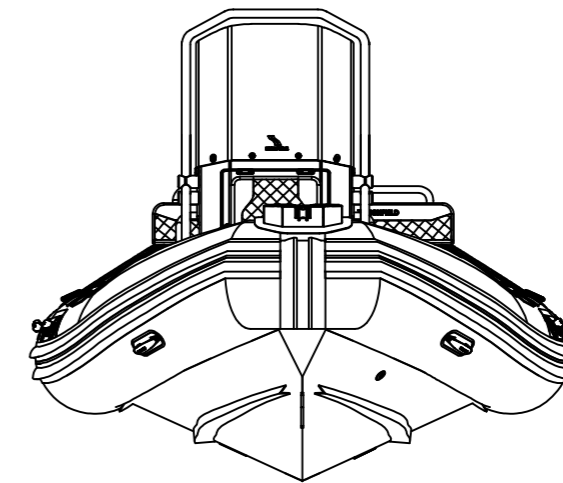

PATROL 540CS

SPECIFICATIONS

SPECIFICATIONS AND MAXIMUM CAPACITIES (Subject to change without notice. Tolerances: Dimensions $\pm 2.5\%$ Weight $\pm 5\%$) Note: red means lifting eyes.

MODEL	ISO 6185 PART	ISO 6185	Passengers		#	Weight		Shaft	Outboard Engine				Sundeck		Rollbar		Tow post		Fuel tank Capacity		Wet Weight (Approximate) 115HP (85.8KW) +Fuel		AIR CHAMBERS	Pressure			
			KG	LB		KG	LB		Max power	Max weight	KG	LB	KG	LB	KG	LB	L	GAL	KG	LB	PSI	BAR					
									KW	HP	KG	LB															
PA540CS	3	C	960	2116	12	900	1984	XL	85.8	115	252	555	517	1140	/	/	15	33	/	/	105	28	845	1863	6	3.63	0.25

Boat weight includes: console, seat

2025V1