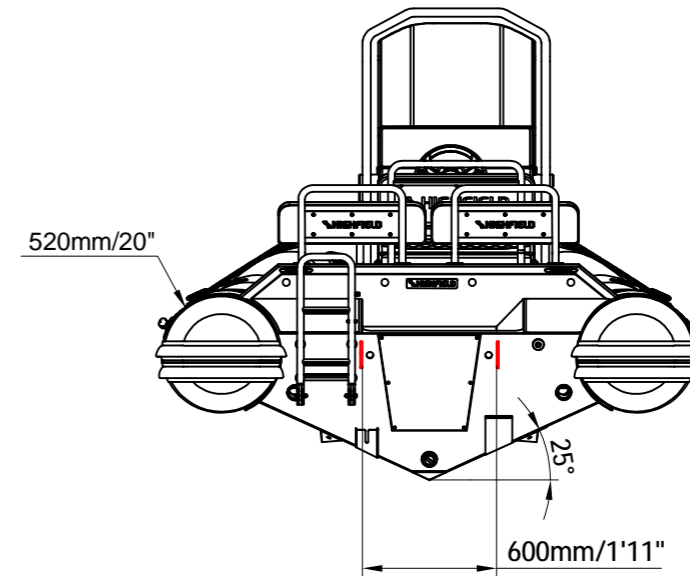

PATROL 540CS

SPECIFICATIONS

SPECIFICATIONS AND MAXIMUM CAPACITIES (Subject to change without notice. Tolerances: Dimensions $\pm 2.5\%$ Weight $\pm 5\%$) Note: red means lifting eyes.

MODEL	ISO 6185 PART	ISO 6185	Passengers		#	Weight		Shaft	Outboard Engine				Sundeck		Rollbar		Tow post		Fuel tank Capacity		Wet Weight (Approximate) 115HP (85.8KW) +Fuel		AIR CHAMBERS	Pressure			
			KG	LB		KG	LB		Max power	Max weight	KG	LB	KG	LB	KG	LB	L	GAL	KG	LB	PSI	BAR					
									KW	HP	KG	LB															
PA540CS	3	C	960	2116	12	900	1984	XL	85.8	115	252	555	517	1140	/	/	15	33	/	/	105	28	845	1863	6	3.63	0.25

Boat weight includes: console, seat

2025V1