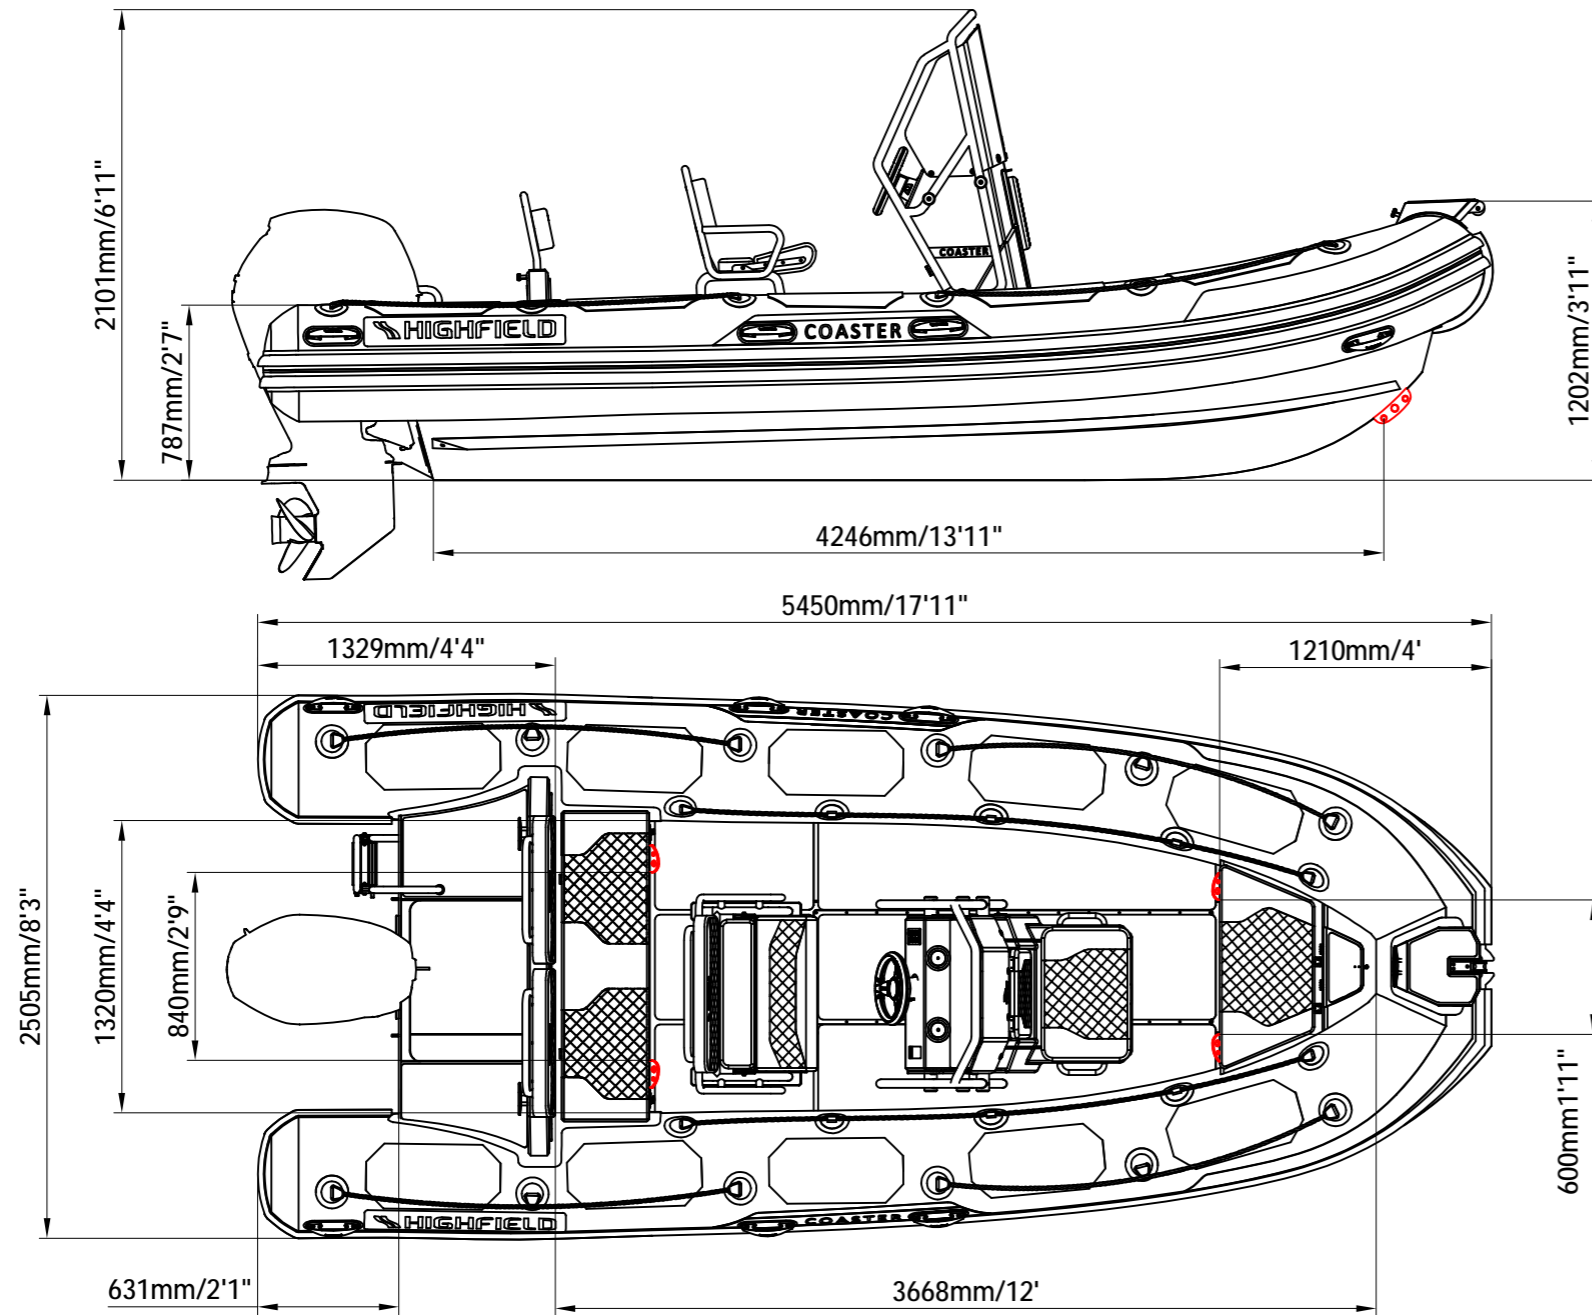

PATROL 540CS

SPECIFICATIONS

SPECIFICATIONS AND MAXIMUM CAPACITIES (Subject to change without notice. Tolerances: Dimensions $\pm 2.5\%$ Weight $\pm 5\%$) Note: red means lifting eyes.

MODEL	ISO 6185 PART	ISO 6185	Passengers		#	Weight		Shaft	Outboard Engine				Sundeck		Rollbar		Tow post		Fuel tank Capacity		Wet Weight (Approximate) 115HP (85.8KW) +Fuel		AIR CHAMBERS	Pressure			
			KG	LB		KG	LB		Max power	Max weight	KG	LB	KG	LB	KG	LB	L	GAL	KG	LB	PSI	BAR					
									KW	HP	KG	LB															
PA540CS	3	C	960	2116	12	900	1984	XL	85.8	115	252	555	517	1140	/	/	15	33	/	/	105	28	845	1863	6	3.63	0.25

Boat weight includes: console, seat

2025V1