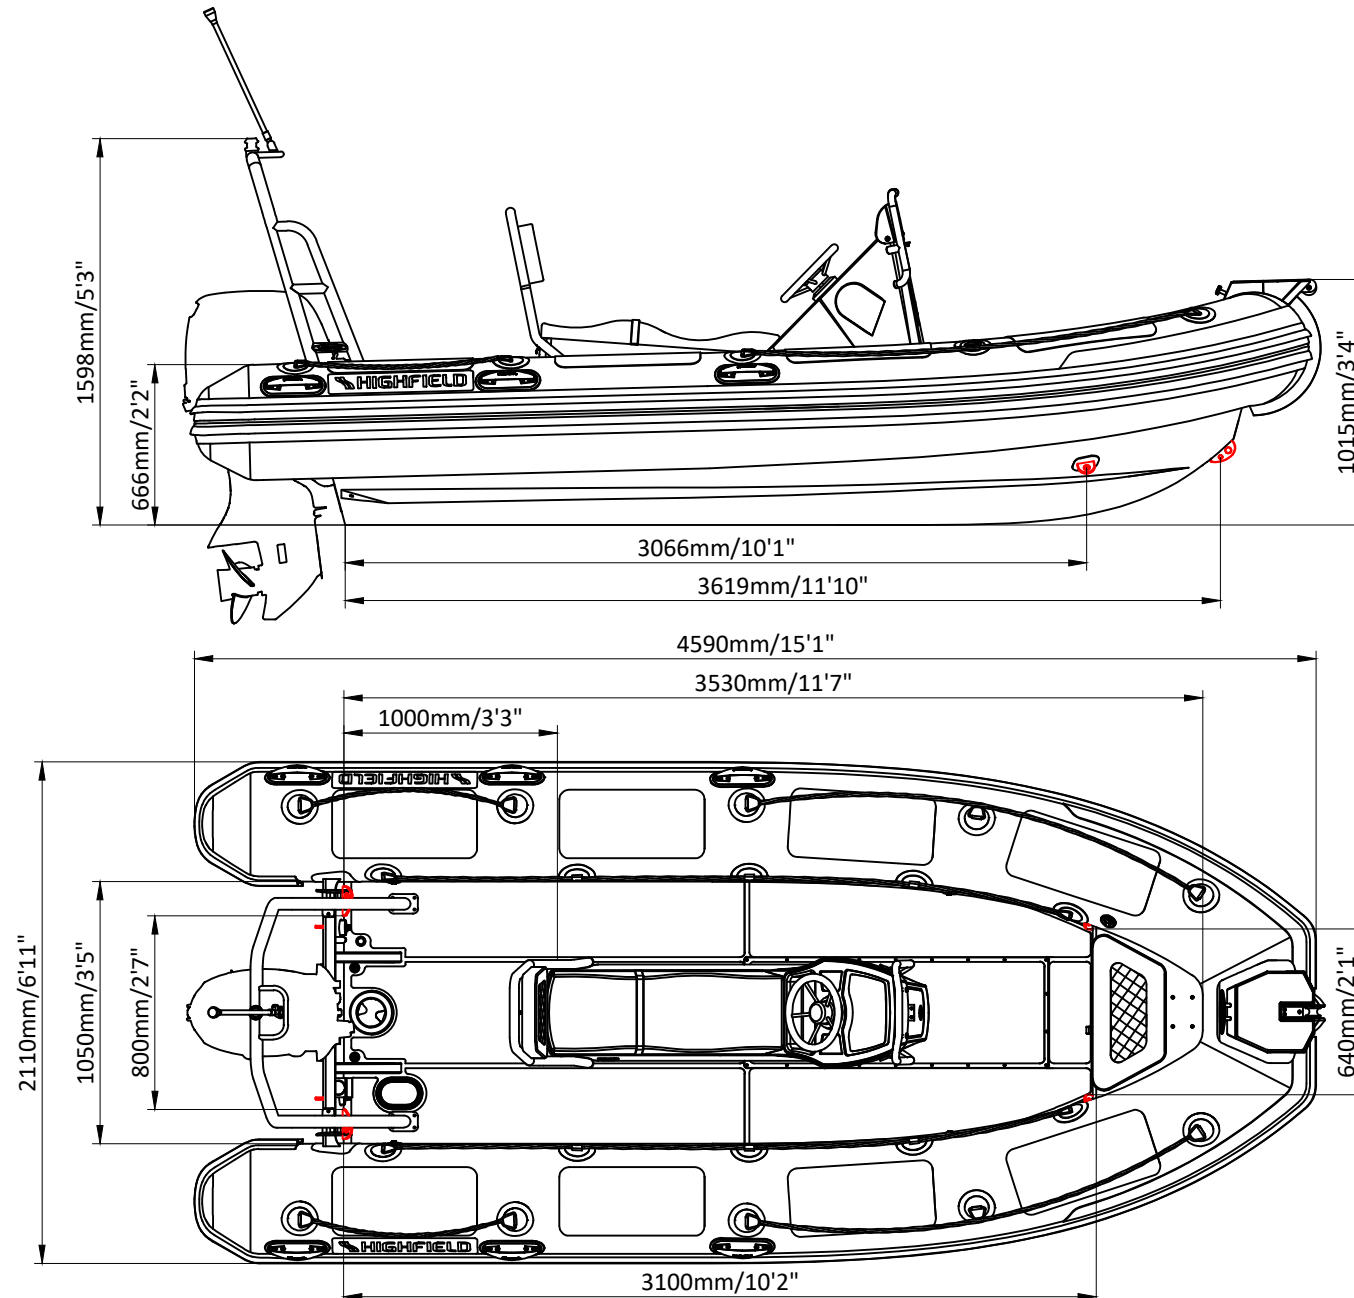

PATROL 460BS

SPECIFICATIONS

SPECIFICATIONS AND MAXIMUM CAPACITIES (Subject to change without notice. Tolerances: Dimensions $\pm 2.5\%$ Weight $\pm 5\%$) Note: red means lifting eyes.

MODEL	ISO 6185 PART	ISO 6185	Passenger		#	Crew		Shaft	Outboard Engine				Sundeck		Tow post		Rollbar		Fuel tank Capacity		Wet Weight (Approximate) 80HP (59.68KW) +Fuel		AIR CHAMBERS	Pressure			
			KG	LB		KG	LB		KW	HP	KG	LB	KG	LB	KG	LB	L	GAL	KG	LB	PSI	BAR					
			Max power	Max weight		KG	LB																	L	GAL	KG	LB
PA460BS	3	C	855	1885	9	675	1488	L	59.68	80	185	408	290	639	/	/	19	42	11	24	55	15	515	1135	5	3.63	0.25

Boat weight includes: JC1200 console

2025V1