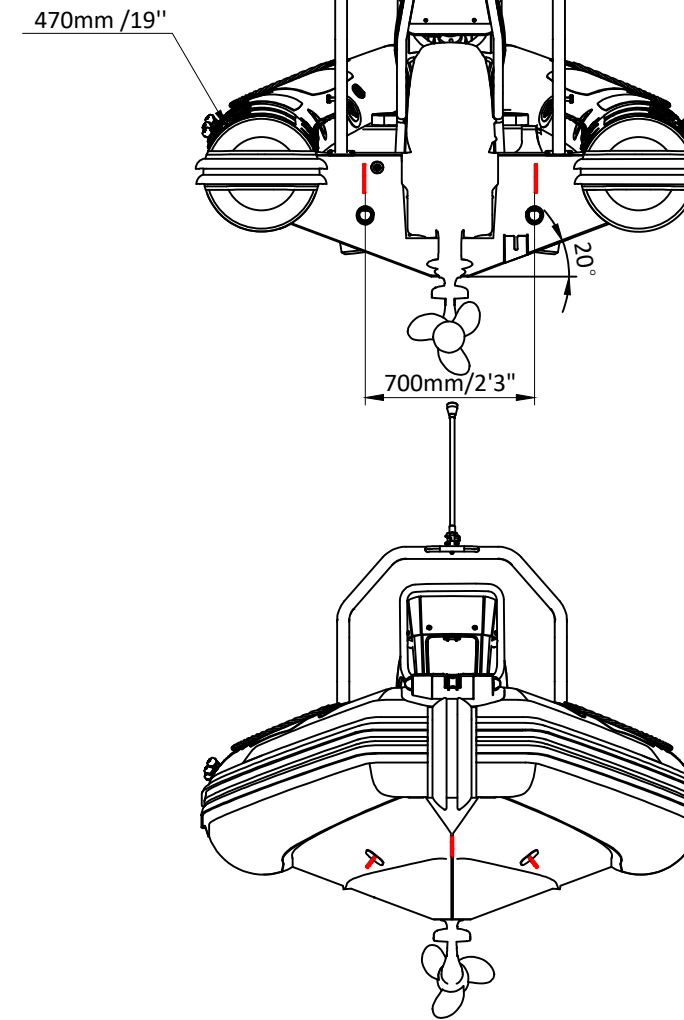

PATROL 460BS

SPECIFICATIONS

SPECIFICATIONS AND MAXIMUM CAPACITIES (Subject to change without notice. Tolerances: Dimensions $\pm 2.5\%$ Weight $\pm 5\%$) Note: red means lifting eyes.

MODEL	ISO 6185 PART	ISO 6185	Passenger		#	Crew		Shaft	Outboard Engine				Sundeck		Tow post		Rollbar		Fuel tank Capacity		Wet Weight (Approximate) 80HP (59.68KW) +Fuel		AIR CHAMBERS	Pressure			
			KG	LB		KG	LB		KW	HP	KG	LB	KG	LB	KG	LB	L	GAL	KG	LB	PSI	BAR					
			Max power	Max weight		KG	LB																	L	GAL	KG	LB
PA460BS	3	C	855	1885	9	675	1488	L	59.68	80	185	408	290	639	/	/	19	42	11	24	55	15	515	1135	5	3.63	0.25

Boat weight includes: JC1200 console

2025V1