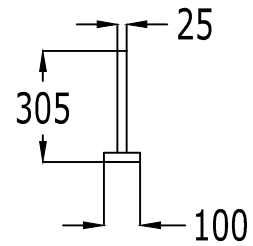

C

"C"view

D

"D"view

	OM 390		DWN: LG
	Chock		APPROVED: LXL
info@highfieldboats.com	DWG:	SCALE:	DATE: 2018.08.17

(C) Copyright reserved. No unauthorized use allowed.
All intellect - ideas - concepts remain the property of Highfield Boats