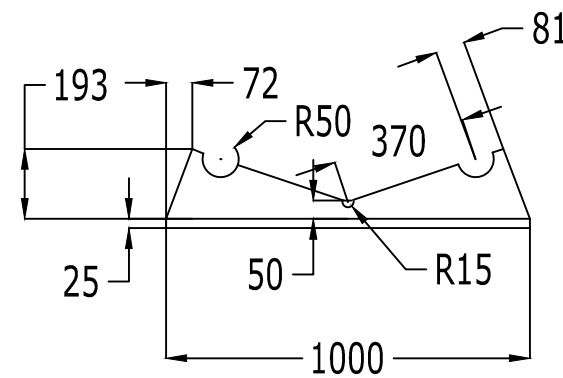

C

"C"view

D

"D"view

	OM 390		DWN: LG
	Chock		APPROVED: LXL
info@highfieldboats.com	DWG:	SCALE:	DATE: 2018.08.17

(C) Copyright reserved. No unauthorized use allowed.
All intellect - ideas - concepts remain the property of Highfield Boats