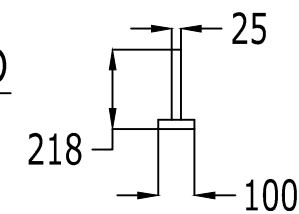

C

"C"view

D

"D"view

	OM 390		DWN: LG
	Chock		APPROVED: LXL
info@highfieldboats.com	DWG:	SCALE:	DATE: 2018.08.17

(C) Copyright reserved. No unauthorized use allowed.
All intellect - ideas - concepts remain the property of Highfield Boats