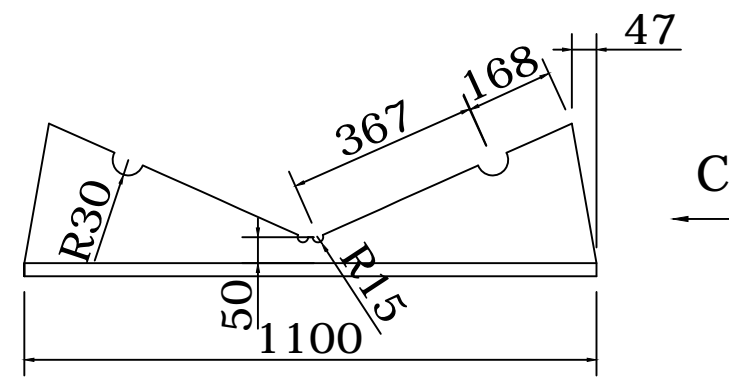

A-A

"D"view

B-B

"C"view

	DL 460 Chock Arrangement		DWN: WL
			APPROVED: LXL
info@highfieldboats.com	DWG:	SCALE:	DATE: 2018.04.28
(C) Copyright reserved. No unauthorized use allowed. All intellect - ideas - concepts remain the property of Highfield Boats			