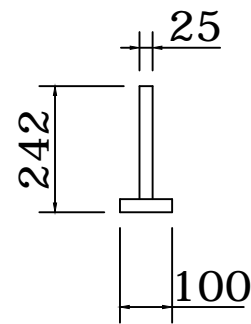

A-A

"D"view

B-B

"C"view

	DL 460 Chock Arrangement		DWN: WL
			APPROVED: LXL
info@highfieldboats.com	DWG:	SCALE:	DATE: 2018.04.28
(C) Copyright reserved. No unauthorized use allowed. All intellect - ideas - concepts remain the property of Highfield Boats			