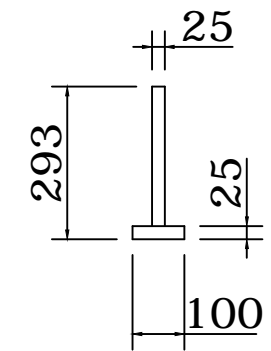

A-A

"D"view

B-B

"C"view

	DL 460 Chock Arrangement		DWN: WL
			APPROVED: LXL
info@highfieldboats.com	DWG:	SCALE:	DATE: 2018.04.28
(C) Copyright reserved. No unauthorized use allowed. All intellect - ideas - concepts remain the property of Highfield Boats			