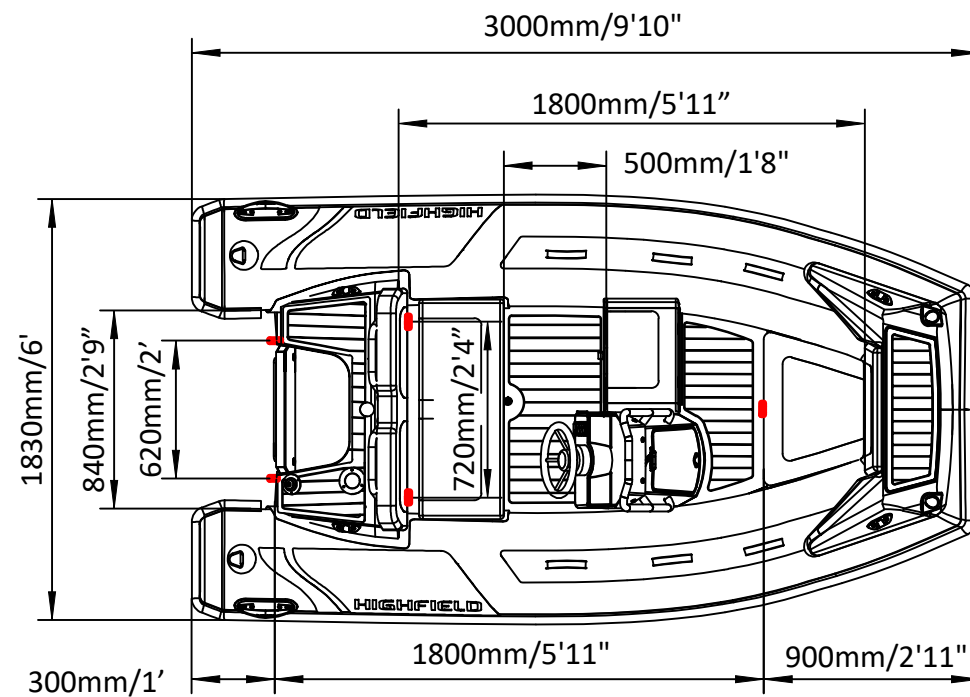

SPORT 300

SPECIFICATIONS

SPECIFICATIONS AND MAXIMUM CAPACITIES (Subject to change without notice. Tolerances: dimensions ±2.5%, weights ±5%)

MODEL	ISO 6185 PART	ISO 6185	Passengers		#	Weight		Shaft	Outboard Engine		Sundeck		Tow post		/		Fuel Tank Capacity		Wet Weight (Approximate) 30HP (22.38KW) +Fuel		AIR CHAMBERS	Pressure			
			KG	LB		KG	LB		KG	LB	KG	LB	KG	LB	L	GAL	KG	LB	PSI	BAR					
			Max power KW	Max weight HP		KG	LB		KG	LB	KG	LB	KG	LB	/	/	KG	LB	PSI	BAR					
SPORT 300	3	C	464	1023	4	300	661	L	22.38	30	124.1	274	175	385	/	/	/	/	/	/	322	710	3	3.63	0.25

Boat weight includes: console