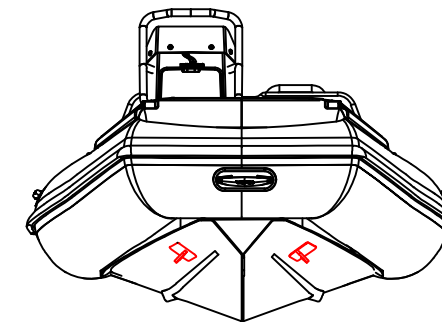

SPORT 300

SPECIFICATIONS

SPECIFICATIONS AND MAXIMUM CAPACITIES (Subject to change without notice. Tolerances: dimensions ±2.5%, weights ±5%)

MODEL	ISO 6185 PART	ISO 6185	Passengers		#	Weight		Shaft	Outboard Engine		Sundeck		Tow post		/		Fuel Tank Capacity		Wet Weight (Approximate) 30HP (22.38KW) +Fuel		AIR CHAMBERS	Pressure			
			KG	LB		KG	LB		KG	LB	KG	LB	KG	LB	L	GAL	KG	LB	PSI	BAR					
			Max power KW	Max weight HP		KG	LB		KG	LB	KG	LB	KG	LB	/	/	KG	LB	PSI	BAR					
SPORT 300	3	C	464	1023	4	300	661	L	22.38	30	124.1	274	175	385	/	/	/	/	/	/	322	710	3	3.63	0.25

Boat weight includes: console