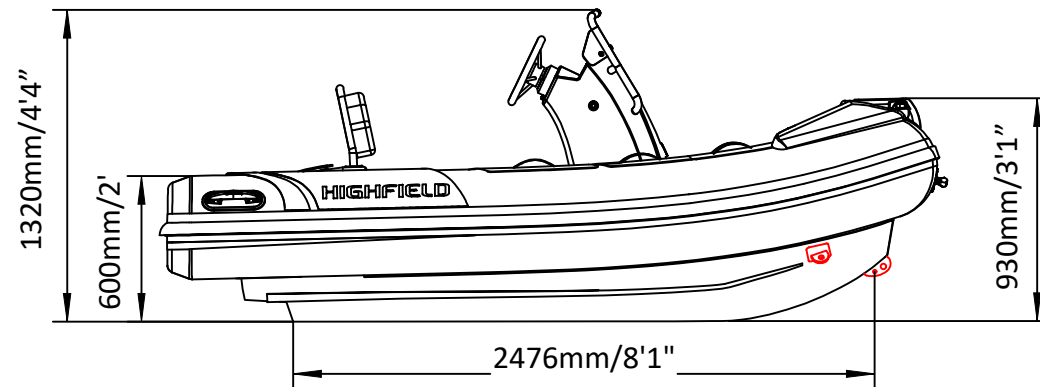

SPORT 300

SPECIFICATIONS

SPECIFICATIONS AND MAXIMUM CAPACITIES (Subject to change without notice. Tolerances: dimensions ±2.5%, weights ±5%)

MODEL	ISO 6185 PART	ISO 6185	Passengers		#	Weight		Shaft	Outboard Engine		Sundeck		Tow post		/		Fuel Tank Capacity		Wet Weight (Approximate) 30HP (22.38KW) +Fuel		AIR CHAMBERS	Pressure			
			KG	LB		KG	LB		KG	LB	KG	LB	KG	LB	L	GAL	KG	LB	PSI	BAR					
			Max power KW	Max weight HP		KG	LB		KG	LB	KG	LB	KG	LB	/	/	KG	LB	PSI	BAR					
SPORT 300	3	C	464	1023	4	300	661	L	22.38	30	124.1	274	175	385	/	/	/	/	/	/	322	710	3	3.63	0.25

Boat weight includes: console