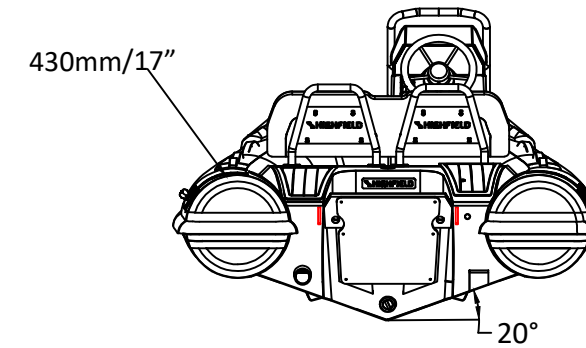

SPORT 300

SPECIFICATIONS

SPECIFICATIONS AND MAXIMUM CAPACITIES (Subject to change without notice. Tolerances: dimensions ±2.5%, weights ±5%)

MODEL	ISO 6185 PART	ISO 6185	Passengers		#	Weight		Shaft	Outboard Engine		Sundeck		Tow post		/		Fuel Tank Capacity		Wet Weight (Approximate) 30HP (22.38KW) +Fuel		AIR CHAMBERS	Pressure			
			KG	LB		KG	LB		KG	LB	KG	LB	KG	LB	L	GAL	KG	LB	PSI	BAR					
			Max power KW	Max weight HP		KG	LB		KG	LB	KG	LB	KG	LB	/	/	KG	LB	PSI	BAR					
SPORT 300	3	C	464	1023	4	300	661	L	22.38	30	124.1	274	175	385	/	/	/	/	/	/	322	710	3	3.63	0.25

Boat weight includes: console