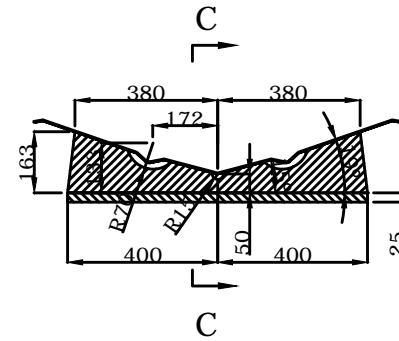

LONGITUDINAL PROFILE

TRANSVERSAL SECTION "A"

TRANSVERSAL SECTION "B"

TRANSVERSAL SECTION "C"

	CL360BLT		DWN: HCY
	CHOCK ARRANGEMENT		APPROVED: LXL
info@highfieldboats.com	DWG:	SCALE:	DATE: 2016.09.01

(C) Copyright reserved. No unauthorized use allowed.
 All intellect - ideas - concepts remain the property of Highfield Boats