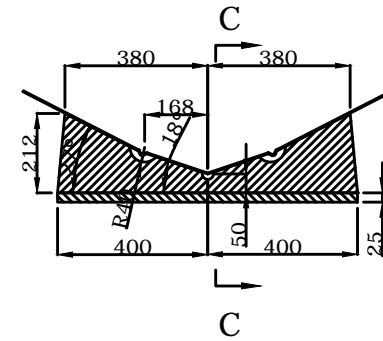

LONGITUDINAL PROFILE

TRANSVERSAL SECTION "A"

TRANSVERSAL SECTION "B"

TRANSVERSAL SECTION "C"

	CL360BLT		DWN: HCY
	CHOCK ARRANGEMENT		APPROVED: LXL
info@highfieldboats.com	DWG:	SCALE:	DATE: 2016.09.01

(C) Copyright reserved. No unauthorized use allowed.
 All intellect - ideas - concepts remain the property of Highfield Boats