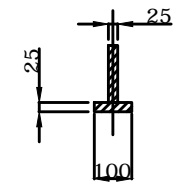

LONGITUDINAL PROFILE

TRANSVERSAL SECTION "A"

TRANSVERSAL SECTION "B"

TRANSVERSAL SECTION "C"

	CL360BLT		DWN: HCY
	CHOCK ARRANGEMENT		APPROVED: LXL
info@highfieldboats.com	DWG:	SCALE:	DATE: 2016.09.01

(C) Copyright reserved. No unauthorized use allowed.
 All intellect - ideas - concepts remain the property of Highfield Boats