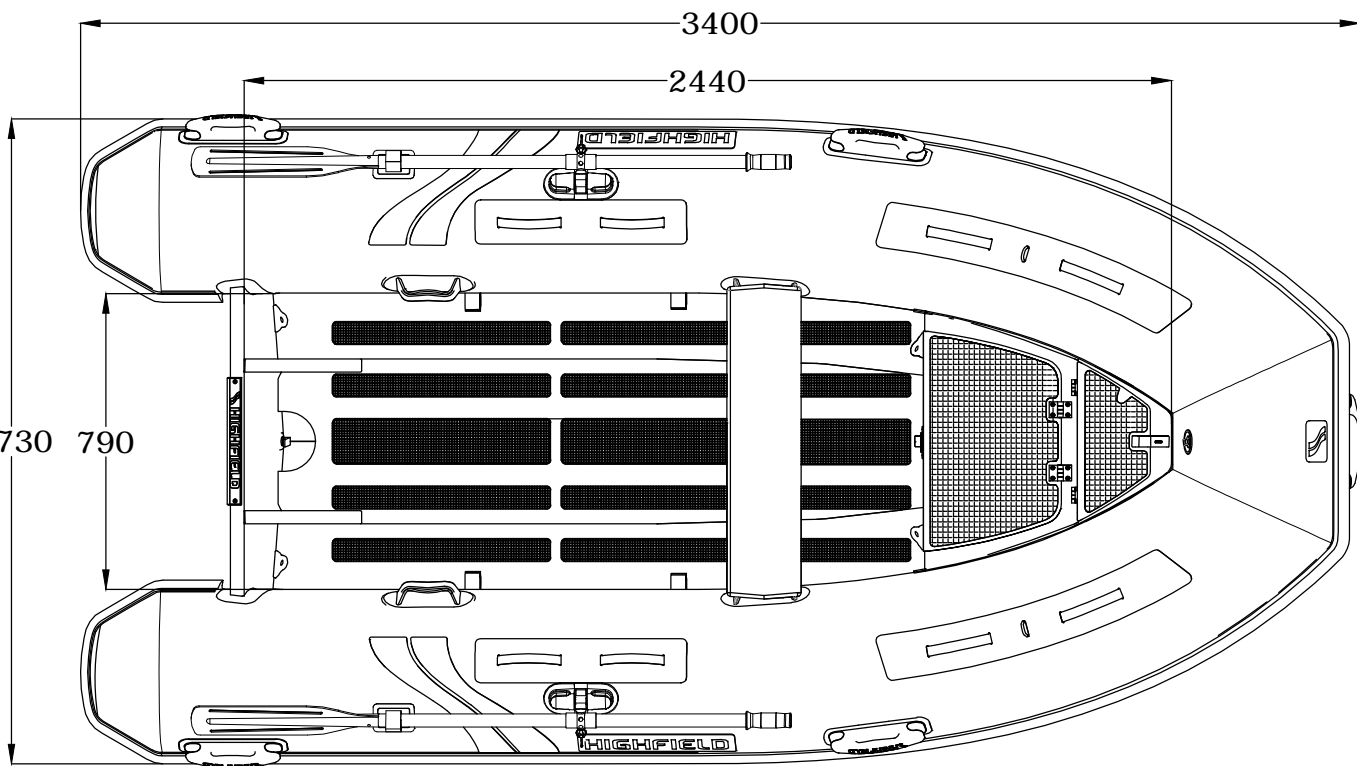

### SPECIFICATION

Length	340cm
Beam	173cm
Inside Length	244cm
Inside Width	79cm
Weight	70Kg
Deadrise	15°
Max Pax	6
Max Load	620Kg
Max HP	20
Shaft	Short
Tube $\phi$	44cm
Airtight Chambers	3

	CL340BLT		DWN: HCY
	GENERAL ARRANGEMENT		APPROVED: LXL
info@highfieldboats.com	DWG:	SCALE:	DATE: 2016.09.01