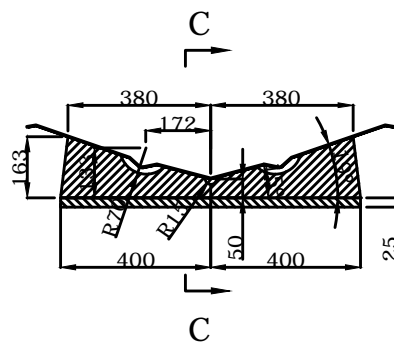

LONGITUDINAL PROFILE

TRANSVERSAL SECTION "A"

TRANSVERSAL SECTION "B"

TRANSVERSAL SECTION "C"

	CL340BLT		DWN: HCY
	CHOCK ARRANGEMENT		APPROVED: LXL
info@highfieldboats.com	DWG:	SCALE:	DATE: 2016.09.01

(C) Copyright reserved. No unauthorized use allowed.  
 All intellect - ideas - concepts remain the property of Highfield Boats