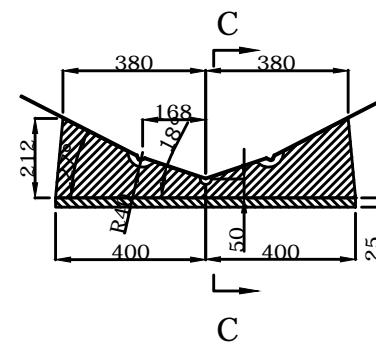

LONGITUDINAL PROFILE

TRANSVERSAL SECTION "A"

TRANSVERSAL SECTION "B"

TRANSVERSAL SECTION "C"

	CL340BLT		DWN: HCY
	CHOCK ARRANGEMENT		APPROVED: LXL
info@highfieldboats.com	DWG:	SCALE:	DATE: 2016.09.01

(C) Copyright reserved. No unauthorized use allowed.  
 All intellect - ideas - concepts remain the property of Highfield Boats