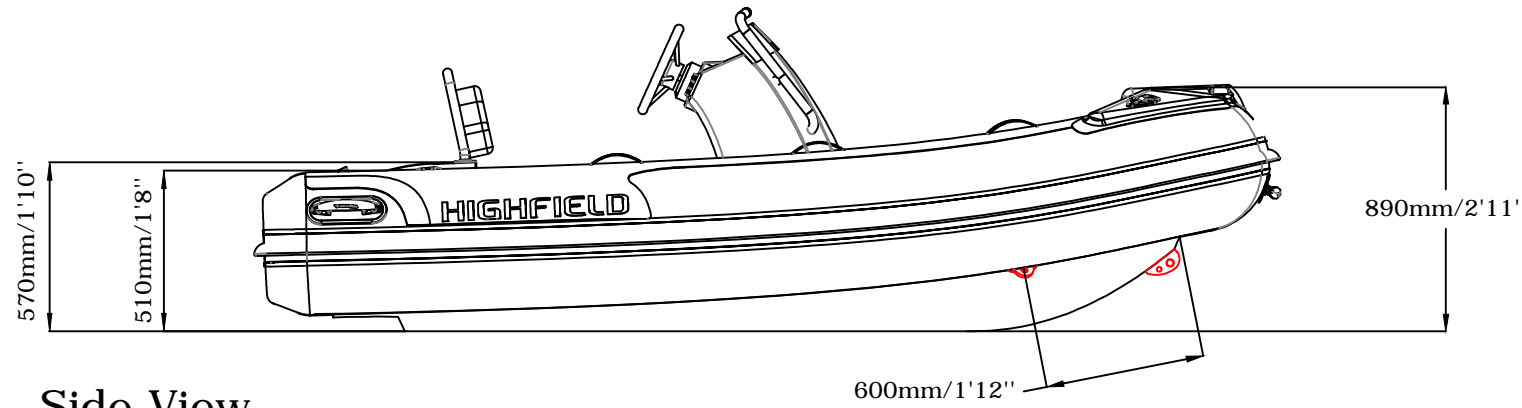

CLASSIC DELUXE 340 SPECIFICATIONS

Side View

Rear View

Top View

Front View

SPECIFICATIONS AND MAXIMUM CAPACITIES (Subject to change without notice. Tolerances: Dimensions +/-3% Weight +/-5%)

MODEL	ISO 6185 PART	ISO 6185			#			Length										Wet Weight (Approximate) 30HP (22.38KW) +Fuel		AIR CHAMBERS				
			KG	LB		KG	LB		KG	LB	KG	LB	KG	LB	KG	LB	PSI	BAR						
			Maximum	Recommended		Maximum Speed	Maximum Speed		KT	MPH	Km/h	KT	MPH	Km/h	KT	MPH	Km/h	KT	MPH		Km/h			
CL340DL	3	C	602	1327	6	450	992	L	124.1	274	22.38	30	22.38	30	/	/	/	173	381	318.85	703	3	3.63	0.25

Weight includes: console