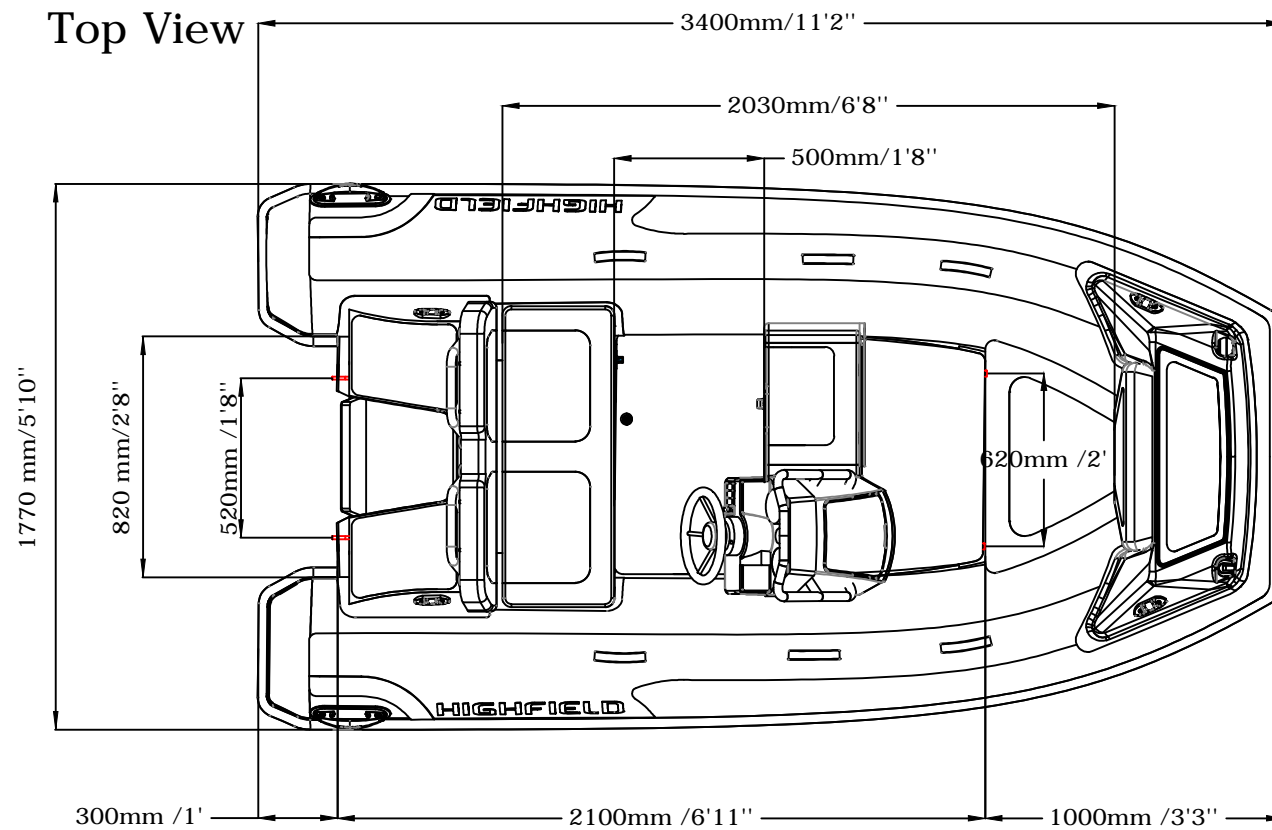

CLASSIC DELUXE 340 SPECIFICATIONS

Side View

Rear View

Top View

Front View

SPECIFICATIONS AND MAXIMUM CAPACITIES (Subject to change without notice. Tolerances: Dimensions +/-3% Weight +/-5%)

MODEL	ISO 6185 PART	ISO 6185			#			Length										Wet Weight (Approximate) 30HP (22.38KW) +Fuel		AIR CHAMBERS				
			KG	LB		KG	LB		KG	LB	KG	LB	KG	LB	KG	LB	PSI	BAR						
			Maximum	Recommended		Maximum Speed	Maximum Speed		KT	MPH	Km/h	KT	MPH	Km/h	KT	MPH	Km/h	KT	MPH		Km/h			
CL340DL	3	C	602	1327	6	450	992	L	124.1	274	22.38	30	22.38	30	/	/	/	173	381	318.85	703	3	3.63	0.25

Weight includes: console