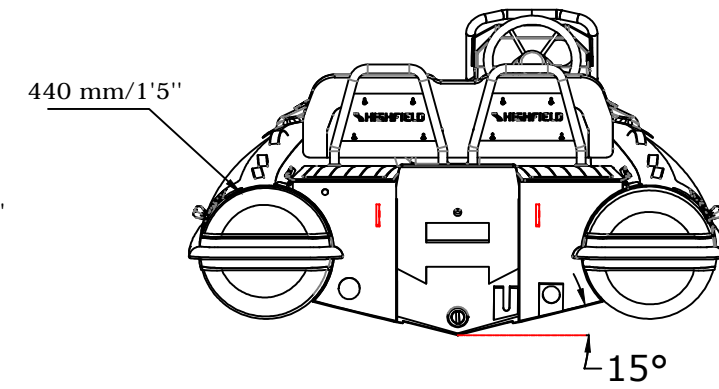

CLASSIC DELUXE 340 SPECIFICATIONS

Side View

Rear View

Top View

Front View

SPECIFICATIONS AND MAXIMUM CAPACITIES (Subject to change without notice. Tolerances: Dimensions +/-3% Weight +/-5%)

MODEL	ISO 6185 PART	ISO 6185			#			Length										Wet Weight (Approximate) 30HP (22.38KW) +Fuel		AIR CHAMBERS				
			KG	LB		KG	LB		KG	LB	KG	LB	KG	LB	KG	LB	PSI	BAR						
			Maximum	Recommended		Maximum Speed	Maximum Speed		KT	MPH	Km/h	KT	MPH	Km/h	KT	MPH	Km/h	KT	MPH		Km/h			
CL340DL	3	C	602	1327	6	450	992	L	124.1	274	22.38	30	22.38	30	/	/	/	173	381	318.85	703	3	3.63	0.25

Weight includes: console