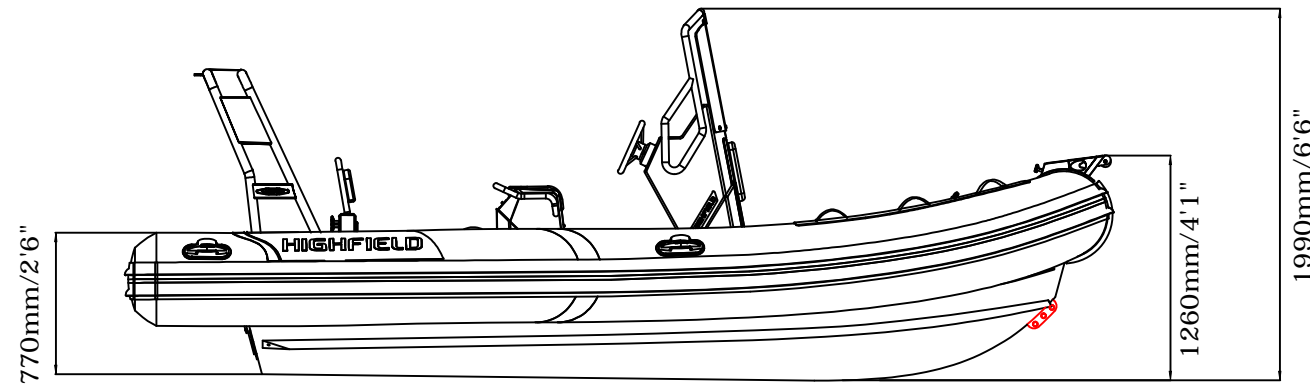

DELUXE 540

SPECIFICATIONS

Side View

Rear View

Top View

Front View

SPECIFICATIONS AND MAXIMUM CAPACITIES (Subject to change without notice. Tolerances: Dimensions +/-3% Weight +/-5%)

MODEL	ISO 6185 PART	ISO 6185			#			Length							Wet Weight (Approximate) 40HP (30KW) +Fuel		AIR CHAMBERS							
			KG	LB		KG	LB		Maximum		Recommended		Maximum Speed		KG	LB		KG	LB	PSI	BAR			
									KW	HP	KW	HP	KT	MPH	Km/h									
DL540	3	C	1188	2619	12	900	1984	XL	258.6	570	85.79	115	59.68	80	/	/	/	515	1135	849.7	1873	6	3.63	0.25

Weight includes: console ,Seat ,rollbar