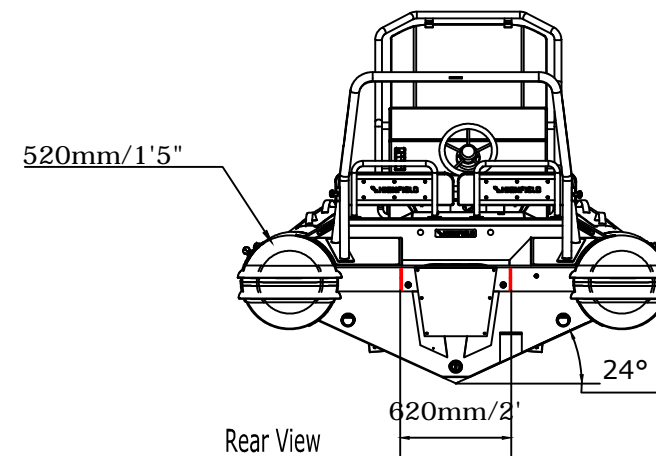

DELUXE 540

SPECIFICATIONS

Side View

Rear View

Top View

Front View

SPECIFICATIONS AND MAXIMUM CAPACITIES (Subject to change without notice. Tolerances: Dimensions +/-3% Weight +/-5%)

MODEL	ISO 6185 PART	ISO 6185			#			Length							Wet Weight (Approximate) 40HP (30KW) +Fuel		AIR CHAMBERS							
			KG	LB		KG	LB		Maximum		Recommended		Maximum Speed		KG	LB		KG	LB	PSI	BAR			
									KW	HP	KW	HP	KT	MPH	Km/h									
DL540	3	C	1188	2619	12	900	1984	XL	258.6	570	85.79	115	59.68	80	/	/	/	515	1135	849.7	1873	6	3.63	0.25

Weight includes: console ,Seat ,rollbar