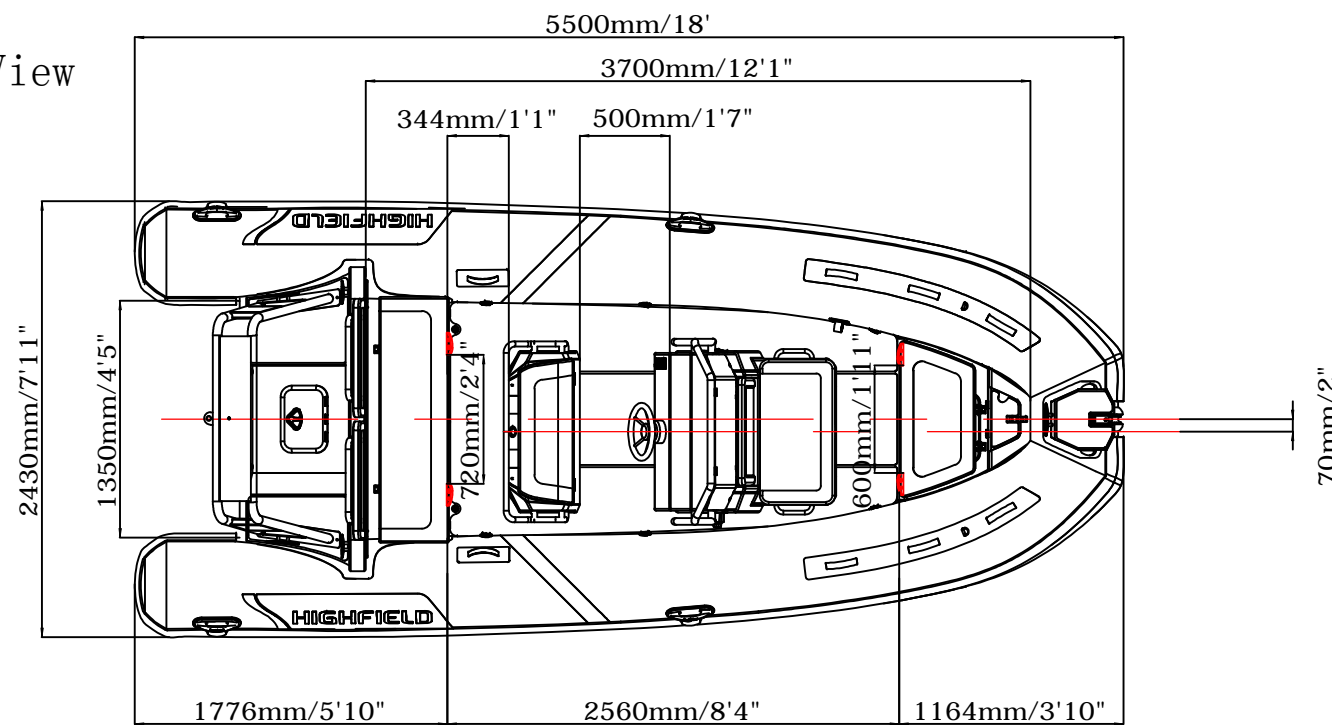

DELUXE 540

SPECIFICATIONS

Side View

Rear View

Top View

Front View

SPECIFICATIONS AND MAXIMUM CAPACITIES (Subject to change without notice. Tolerances: Dimensions +/-3% Weight +/-5%)

MODEL	ISO 6185 PART	ISO 6185			#			Length							Wet Weight (Approximate) 40HP (30KW) +Fuel		AIR CHAMBERS							
			KG	LB		KG	LB		Maximum		Recommended		Maximum Speed		KG	LB		KG	LB	PSI	BAR			
									KW	HP	KW	HP	KT	MPH	Km/h									
DL540	3	C	1188	2619	12	900	1984	XL	258.6	570	85.79	115	59.68	80	/	/	/	515	1135	849.7	1873	6	3.63	0.25

Weight includes: console ,Seat ,rollbar