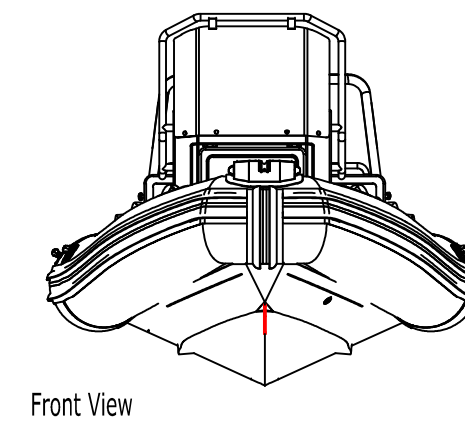

DELUXE 540

SPECIFICATIONS

Side View

Rear View

Top View

Front View

SPECIFICATIONS AND MAXIMUM CAPACITIES (Subject to change without notice. Tolerances: Dimensions +/-3% Weight +/-5%)

MODEL	ISO 6185 PART	ISO 6185			#			Length							Wet Weight (Approximate) 40HP (30KW) +Fuel		AIR CHAMBERS							
			KG	LB		KG	LB		Maximum		Recommended		Maximum Speed		KG	LB		KG	LB	PSI	BAR			
									KW	HP	KW	HP	KT	MPH	Km/h									
DL540	3	C	1188	2619	12	900	1984	XL	258.6	570	85.79	115	59.68	80	/	/	/	515	1135	849.7	1873	6	3.63	0.25

Weight includes: console ,Seat ,rollbar