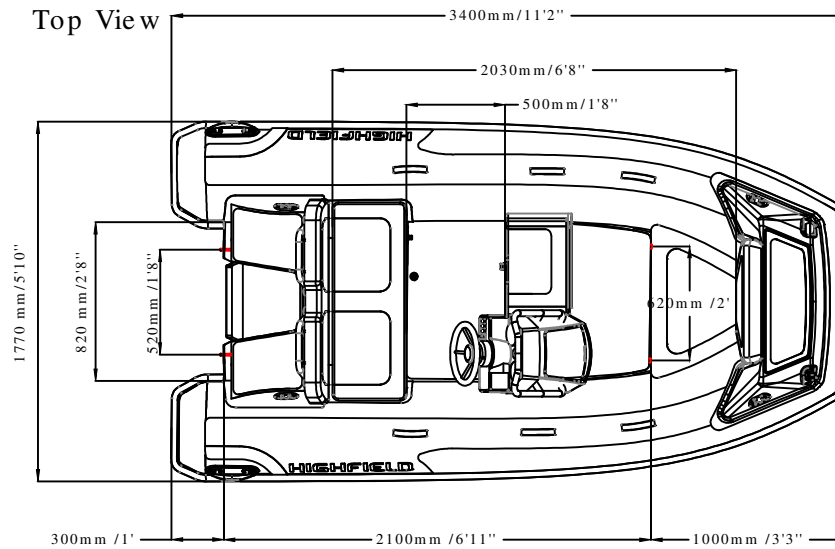

# CLASSIC DELUXE 340 SPECIFICATIONS

Side View

Rear View

Top View

Front View

SPECIFICATIONS AND MAXIMUM CAPACITIES (Subject to change without notice. Tolerances: Dimensions +/-3% Weight +/-5%)

MODEL	ISO 6185 PART	ISO 6185	Crew		Passengers		Cabin		Storage		Wet Weight (Approximate)		AIR CHAMBERS		Pressure									
			KG	LB	#	KG	LB	Length	KG	LB	Maximum	Recommended	Maximum Speed	KG	LB	KG	LB	PSI	BAR					
CL340DL	3	C	602	1327	6	450	992	L	24.1	274	22.38	30	/	/	/	/	/	173	381	318.85	703	3	3.63	0.25

Weight includes: console