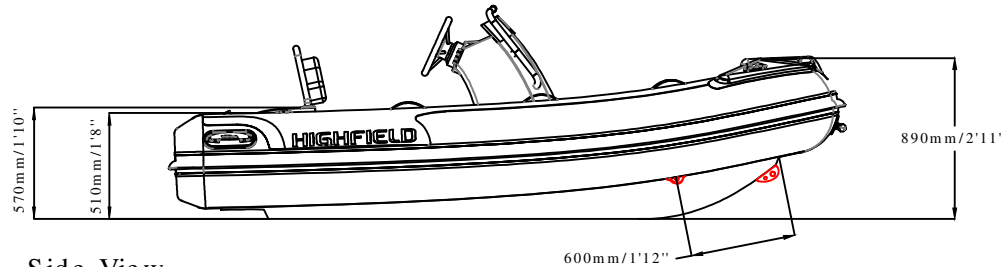

# CLASSIC DELUXE 340 SPECIFICATIONS

Side View

Rear View

Top View

Front View

SPECIFICATIONS AND MAXIMUM CAPACITIES (Subject to change without notice. Tolerances: Dimensions +/-3% Weight +/-5%)

MODEL	ISO 6185 PART	ISO 6185	Crew		Passengers		Cabin		Storage		Wet Weight (Approximate)		AIR CHAMBERS		Pressure									
			KG	LB	#	KG	LB	Length	KG	LB	Maximum	Recommended	Maximum Speed	KG	LB	KG	LB	PSI	BAR					
CL340DL	3	C	602	1327	6	450	992	L	24.1	274	22.38	30	/	/	/	/	/	173	381	318.85	703	3	3.63	0.25

Weight includes: console