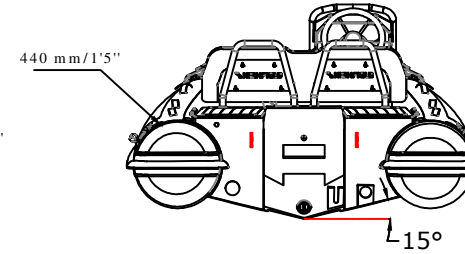

# CLASSIC DELUXE 340 SPECIFICATIONS

Side View

Rear View

Top View

Front View

SPECIFICATIONS AND MAXIMUM CAPACITIES (Subject to change without notice. Tolerances: Dimensions +/-3% Weight +/-5%)

MODEL	ISO 6185 PART	ISO 6185	Crew		Passengers		Cabin		Storage		Wet Weight (Approximate)		AIR CHAMBERS		Pressure									
			KG	LB	#	KG	LB	Length	KG	LB	Maximum	Recommended	Maximum Speed	KG	LB	KG	LB	PSI	BAR					
CL340DL	3	C	602	1327	6	450	992	L	24.1	274	22.38	30	/	/	/	/	/	173	381	318.85	703	3	3.63	0.25

Weight includes: console