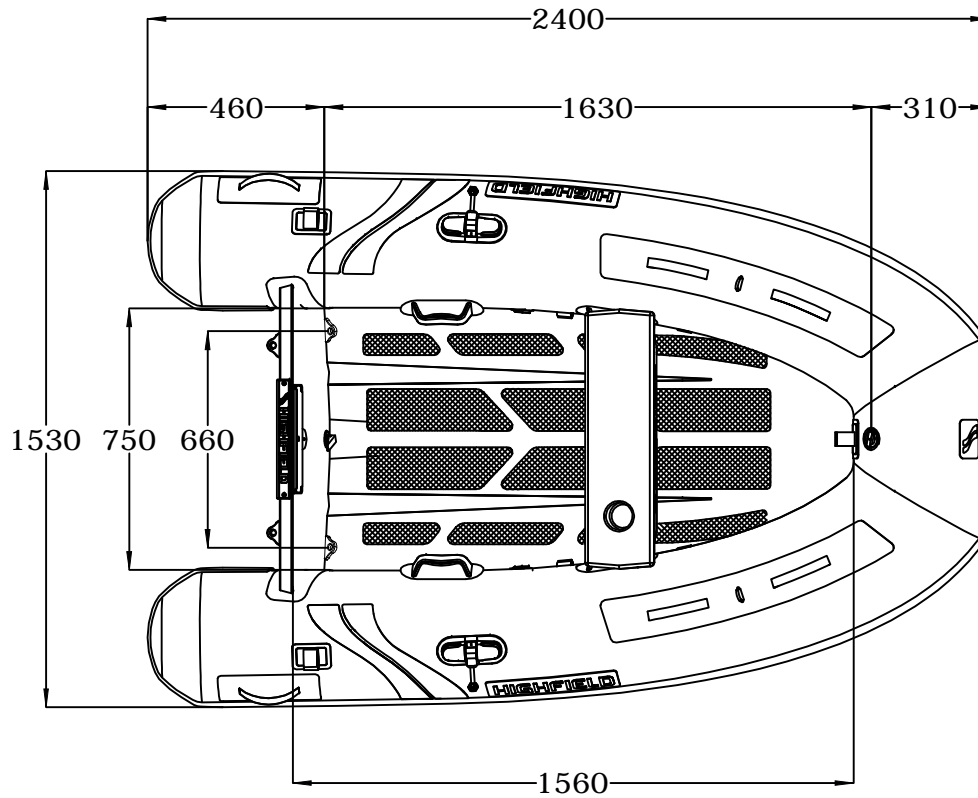

SPECIFICATION

Length	240cm
Beam	151cm
Inside Length	160cm
Inside Width	75cm
Weight	29Kg
Deadrise	10.5°
Max Pax	3
Max Load	290Kg
Max HP	5
Shaft	Short
Tube φ	38cm
Airtight Chambers	3

	UL240ST		DWN: TYJ
	GENERAL ARRANGEMENT		APPROVED: LXL
info@highfieldboats.com	VERSIONS: UL240ST-02	SCALE:	DATE: 2019.01.04
<small>(C) Copyright reserved. No unauthorized use allowed. All intellect - ideas - concepts remain the property of Highfield Boats</small>			