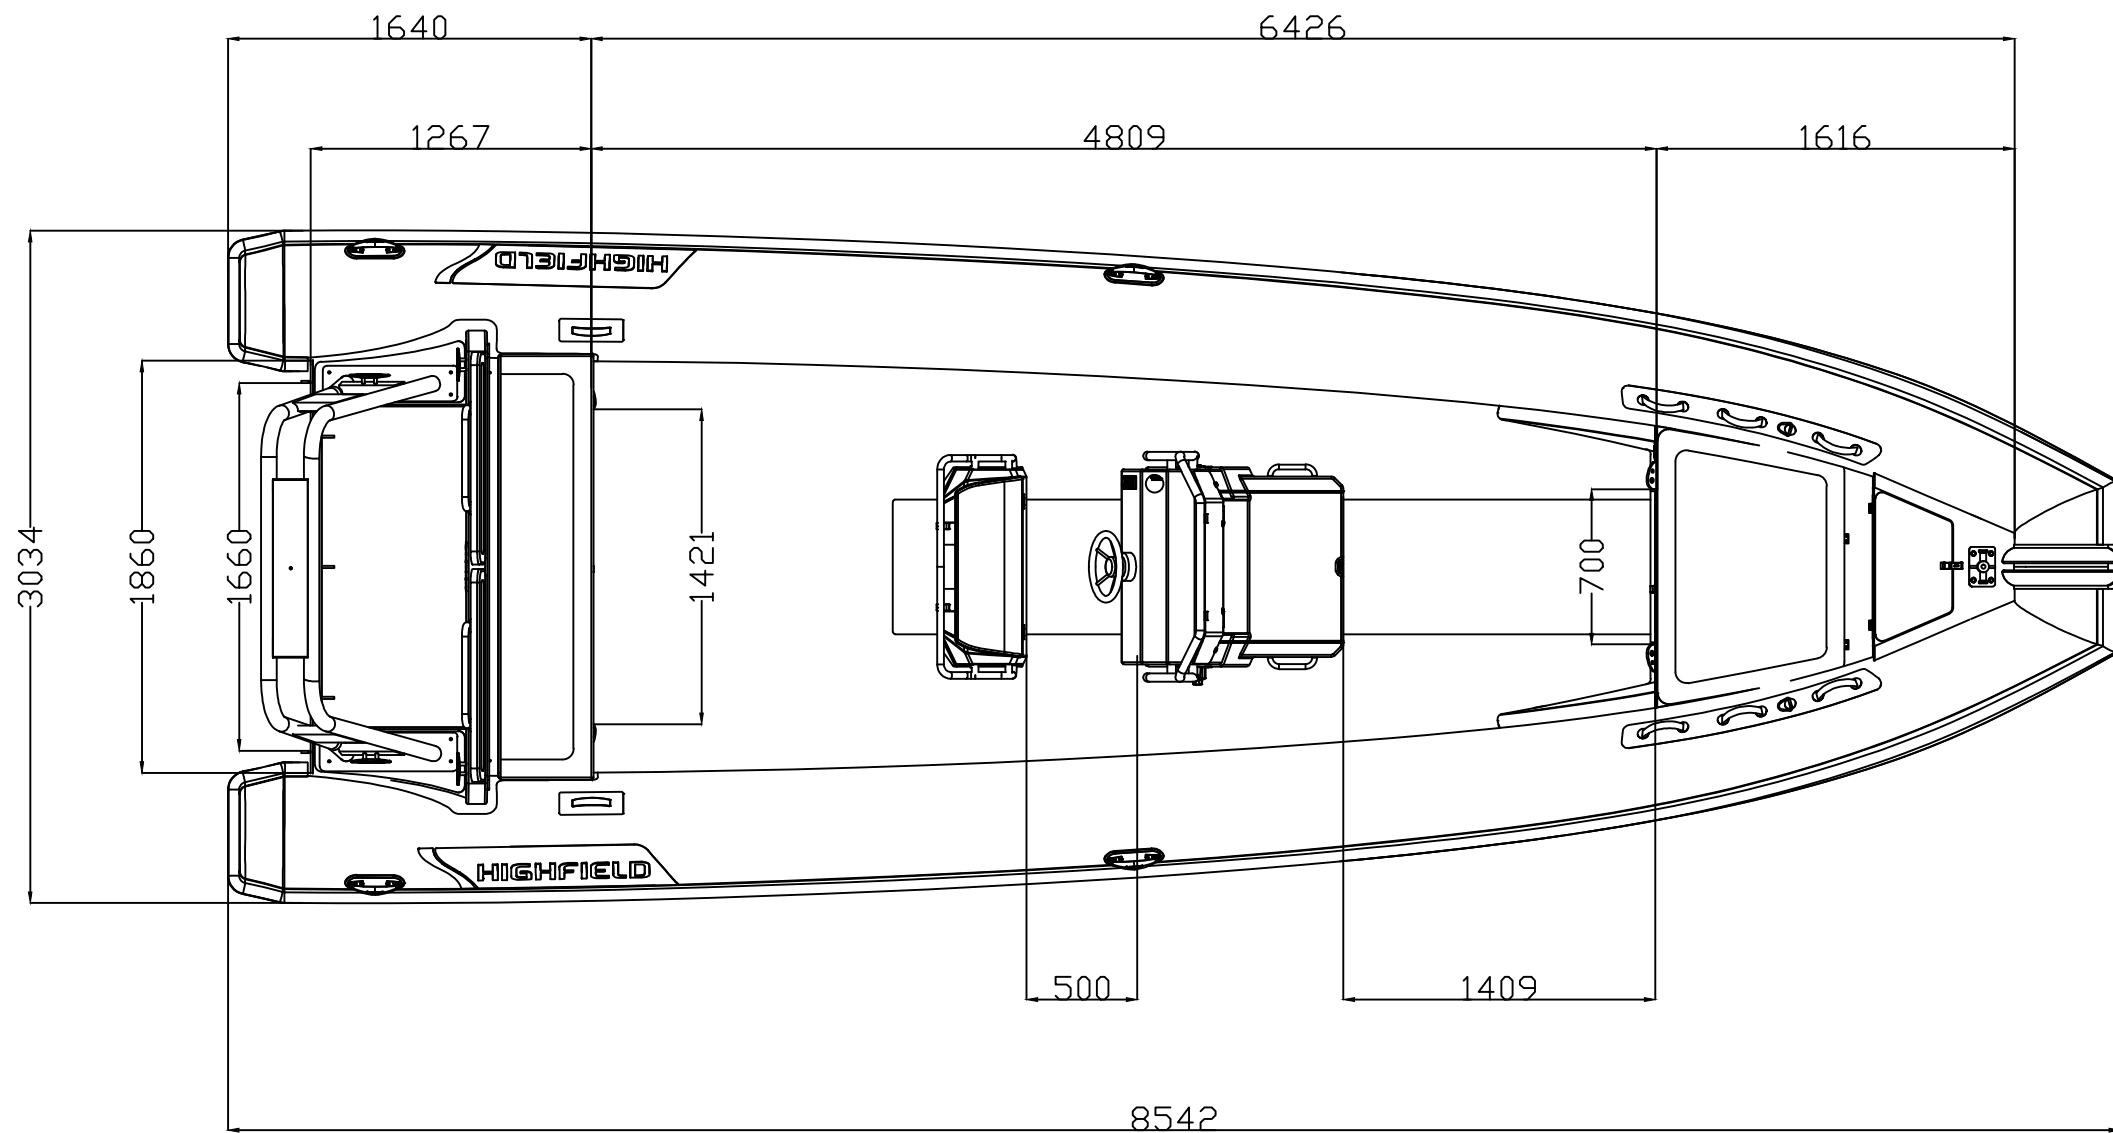

SPECIFICATION

Length	854cm
Beam	303cm
Inside Length	643cm
Inside Width	186cm
Weight	1256Kg
Weight include:	
Boat only	1105Kg
Console	59 Kg
Seat	72 Kg
Rollbar	20 Kg
Deadrise	24°
Max Pax	20
Max Load	2106Kg
Recommended HP	2*200
Max HP	2*250
Shaft	XL
Tube φ	58cm
Airtight Chambers	6

	Patrol 860		DWN: SJW
	GENERAL ARRANGEMENT		APPROVED: LXL
info@highfieldboats.com	VERSIONS: PA860ST-05	SCALE:	DATE: 2019.02.14
(C) Copyright reserved. No unauthorized use allowed. All intellect - ideas - concepts remain the property of Highfield Boats			