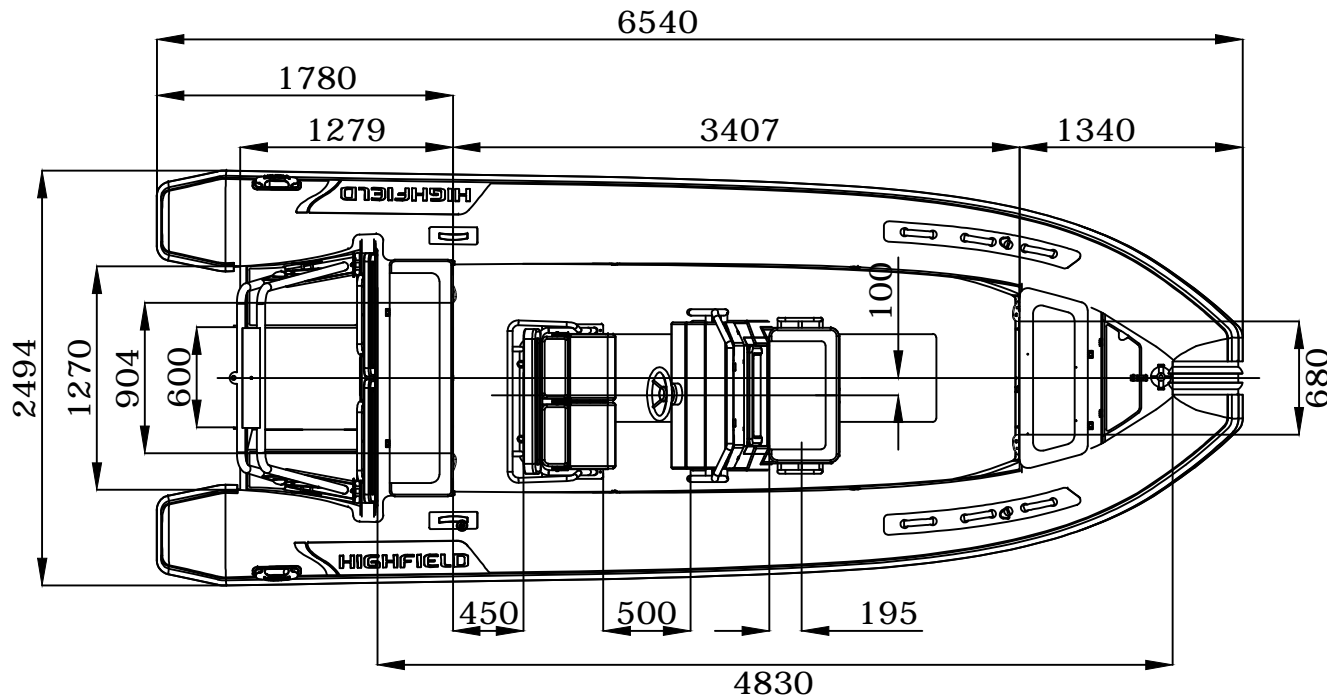

SPECIFICATION

Length	654cm
Beam	249cm
Inside Length	483cm
Inside Width	127cm
Deadrise	26°
Max Pax	13
Max Load	1287Kg
Recommended HP	150
Max HP	200
Shaft	XL
Tube ϕ	56-40cm
Airtight Chambers	6
Weight	633Kg
Weight include:	
Boat only	537Kg
Console	59 Kg
Seat	17 Kg
Rollbar	20 Kg

	Patrol 660		DWN: SJW
	GENERAL ARRANGEMENT		APPROVED: LXL
info@highfieldboats.com	VERSIONS: PA660ST-06	SCALE:	DATE: 2018.12.31
(C) Copyright reserved. No unauthorized use allowed. All intellect - ideas - concepts remain the property of Highfield Boats			