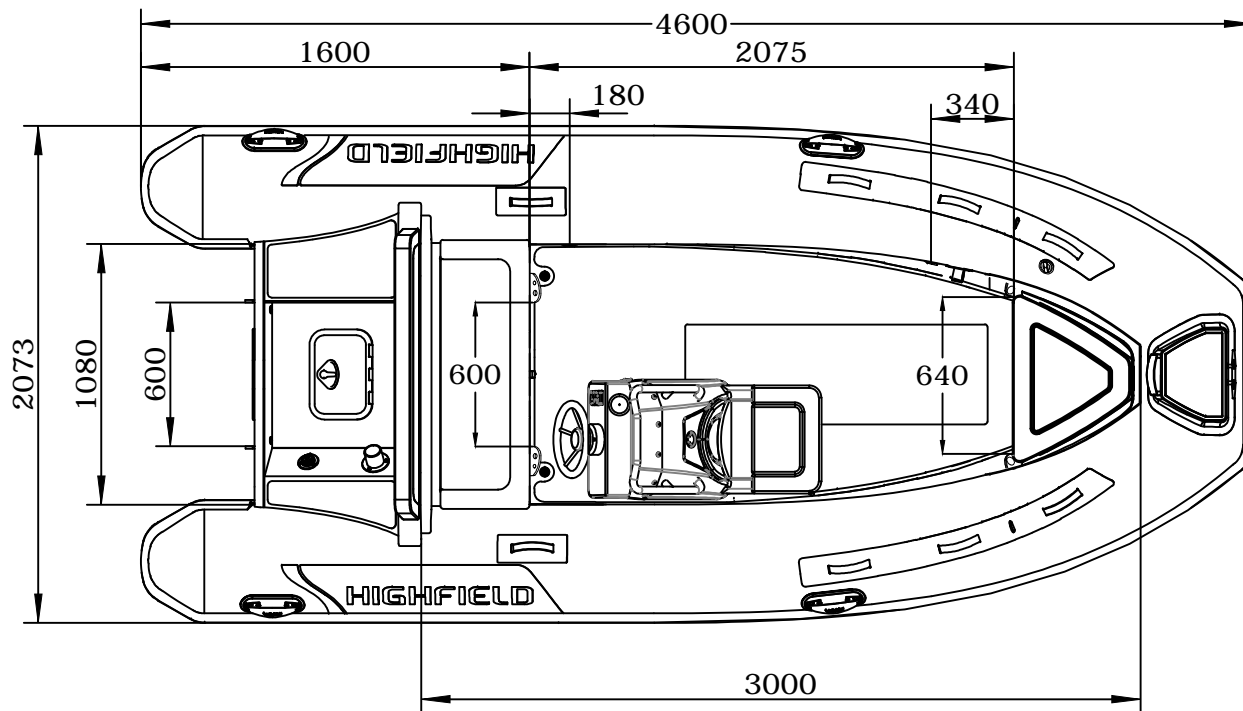

### SPECIFICATION

Length	460cm
Beam	210cm
Inside Length	300cm
Inside Width	108cm
Weight	295.6Kg
Deadrise	20°
Max Pax	9
Max Load	912Kg
Recommended HP	50
Max HP	80
Shaft	Long
Tube $\phi$	47cm
Airtight Chambers	5
Weight include:	
Boat	270Kg
Console	25.6Kg

	DL460		DWN: WL
	GENERAL ARRANGEMENT		APPROVED: LXL
info@highfieldboats.com	VERSIONS: DL460ST-02	SCALE:	DATE: 2018.12.31
(C) Copyright reserved. No unauthorized use allowed. All intellect - ideas - concepts remain the property of Highfield Boats			