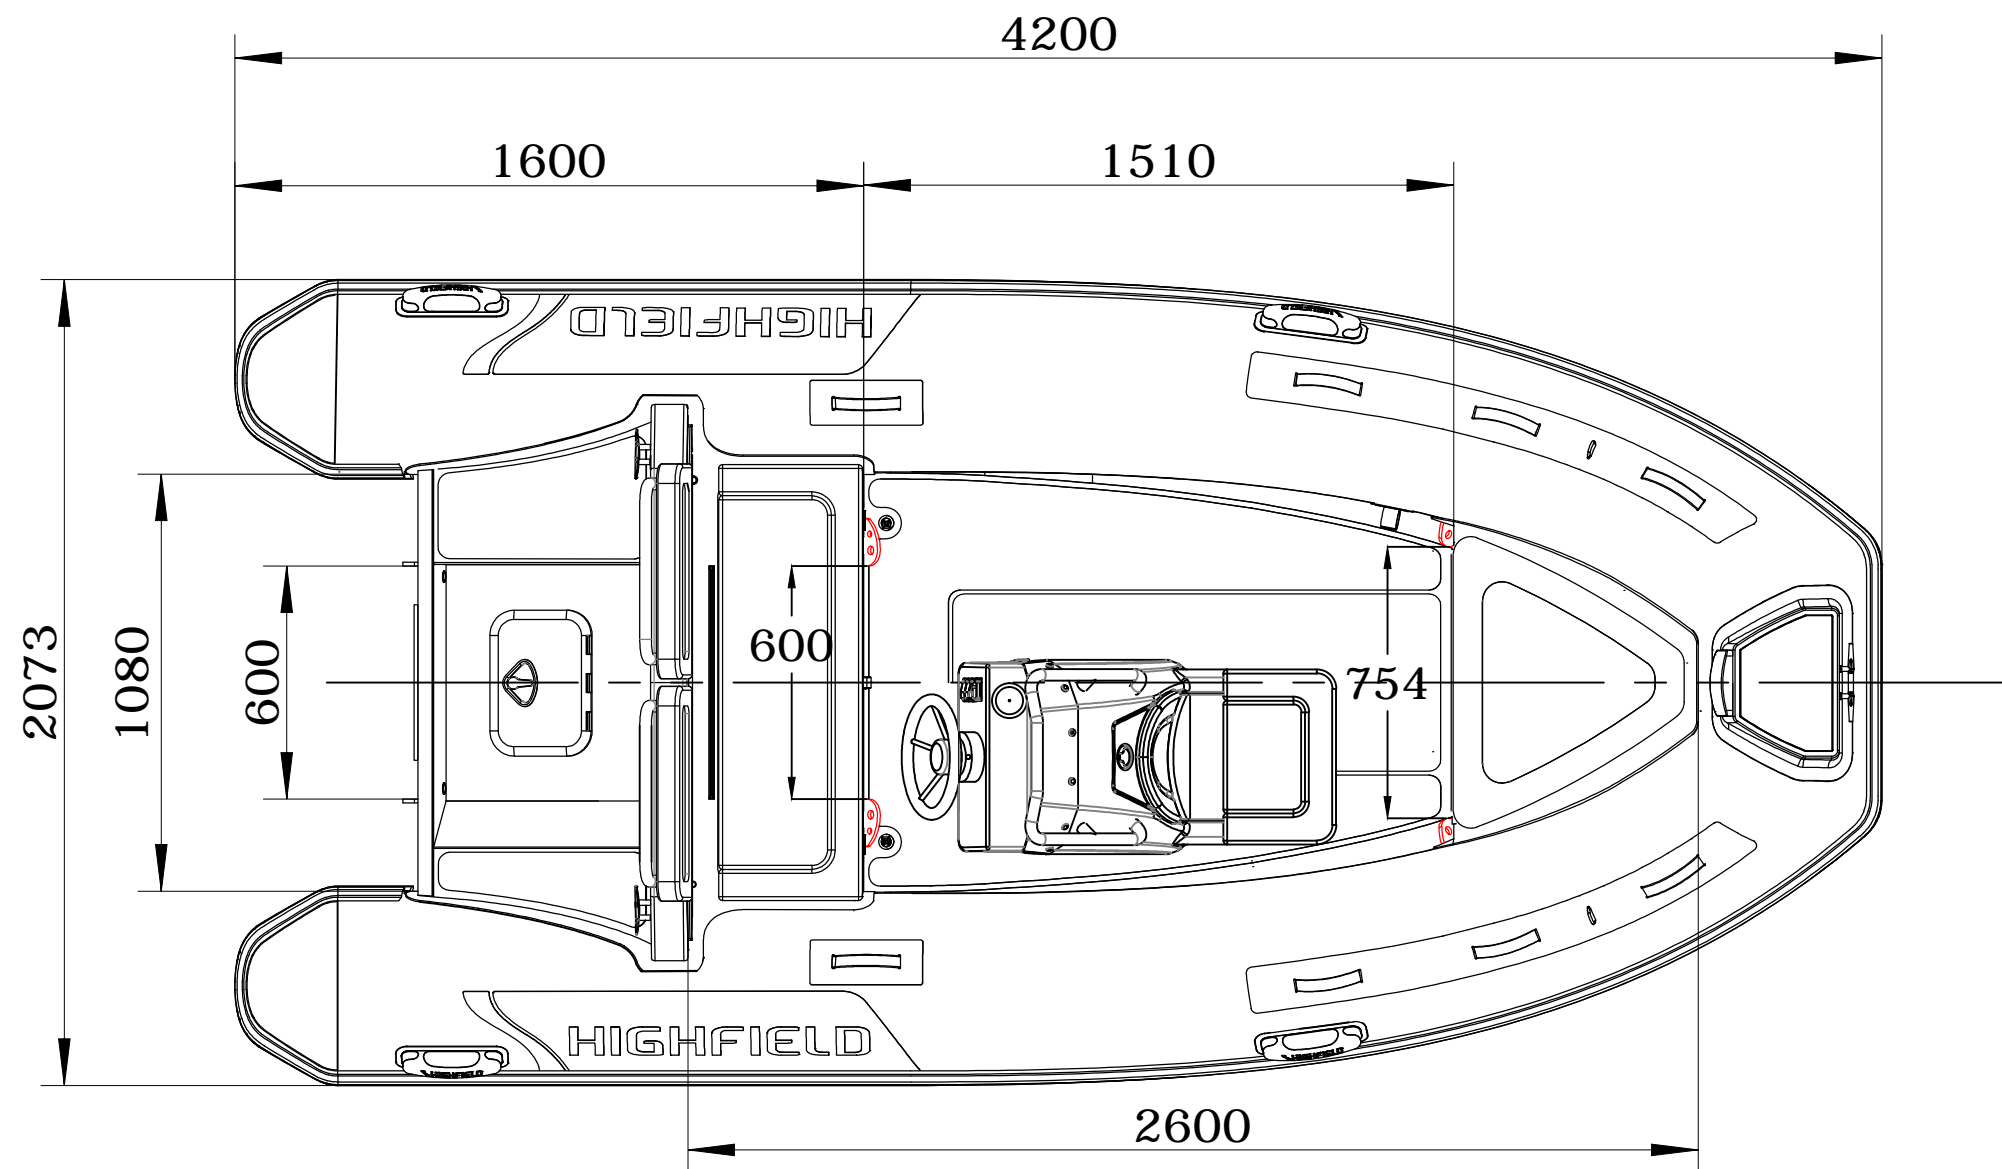

**SPECIFICATION**

Length	420cm
Beam	210cm
Inside Length	260cm
Inside Width	108cm
Weight	263.6Kg
Deadrise	20°
Max Pax	8
Max Load	850Kg
Recommended HP	40
Max HP	60
Shaft	Long
Tube $\phi$	47cm
Airtight Chambers	4
Weight include:	
Boat:	238Kg
Console:	25.6Kg

	DL 420		DWN: WL
	GENERAL ARRANGEMENT		APPROVED: LXL
info@highfieldboats.com	DWG:	SCALE:	DATE: 2018.05.31

(C) Copyright reserved. No unauthorized use allowed.  
 All intellect - ideas - concepts remain the property of Highfield Boats