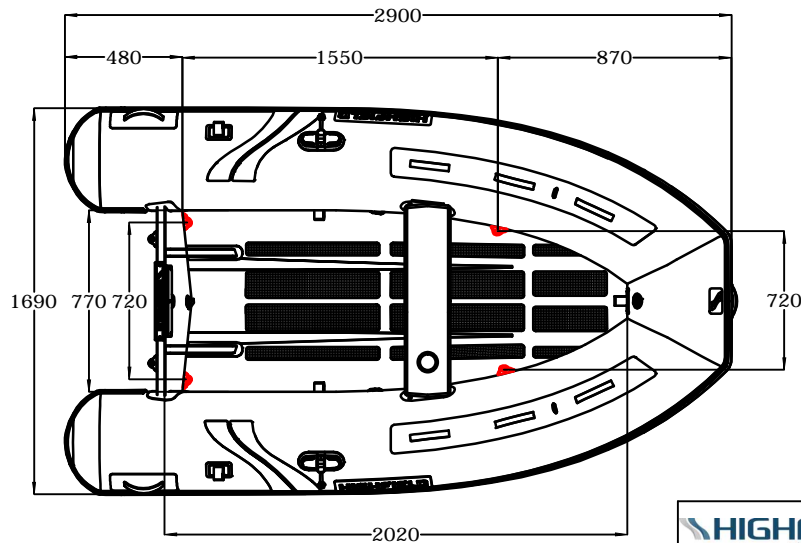

SPECIFICATION

Length	290cm
Beam	151cm
Inside Length	200cm
Inside Width	75cm
Weight	38Kg
Deadrise	15°
Max Pax	4
Max Load	375Kg
Max HP	10
Shaft	Short
Tube φ	38cm
Airtight Chambers	3

	UL290ST		DWN: HXL
	GENERAL ARRANGEMENT		APPROVED: LXL
info@highfieldboats.com	DWG:	SCALE:	DATE: 2018.05.03

(C) Copyright reserved. No unauthorized use allowed.
All intellect - ideas - concepts remain the property of Highfield Boats

SPECIFICATION

Length	290cm
Beam	169cm
Inside Length	202cm
Inside Width	77cm
Weight	39Kg
Deadrise	15°
Max Pax	4
Max Load	480Kg
Max HP	10
Shaft	Short
Tube φ	44cm
Airtight Chambers	3

	UL290LT		DWN: HXL
	GENERAL ARRANGEMENT		APPROVED: LXL
info@highfieldboats.com	DWG:	SCALE:	DATE: 2018.05.03

(C) Copyright reserved. No unauthorized use allowed.
All intellect - ideas - concepts remain the property of Highfield Boats