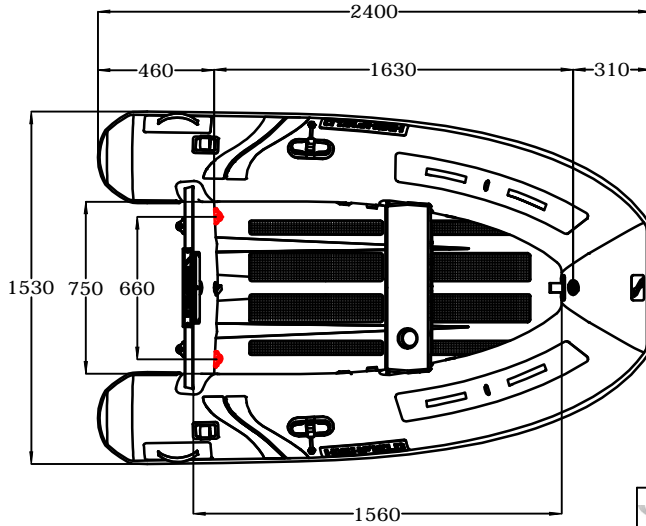

SPECIFICATION

Length	240cm
Beam	151cm
Inside Length	160cm
Inside Width	75cm
Weight	29Kg
Deadrise	10.5°
Max Pax	3
Max Load	290Kg
Max HP	5
Shaft	Short
Tube φ	38cm
Airtight Chambers	3

	UL240ST		DWN: HXL
	GENERAL ARRANGEMENT		APPROVED: LXL
info@highfieldboats.com	DWG:	SCALE:	DATE: 2018.05.03
<small>(C) Copyright reserved. No unauthorized use allowed. All intellect - ideas - concepts remain the property of Highfield Boats</small>			

SPECIFICATION

Length	240cm
Beam	169cm
Inside Length	153cm
Inside Width	77cm
Weight	30Kg
Deadrise	10.5°
Max Pax	3
Max Load	290Kg
Max HP	5
Shaft	Short
Tube φ	44cm
Airtight Chambers	3

	UL240LT		DWN: HXL
	GENERAL ARRANGEMENT		APPROVED: LXL
info@highfieldboats.com	DWG:	SCALE:	DATE: 2018.05.03
<small>(C) Copyright reserved. No unauthorized use allowed. All intellect - ideas - concepts remain the property of Highfield Boats</small>			