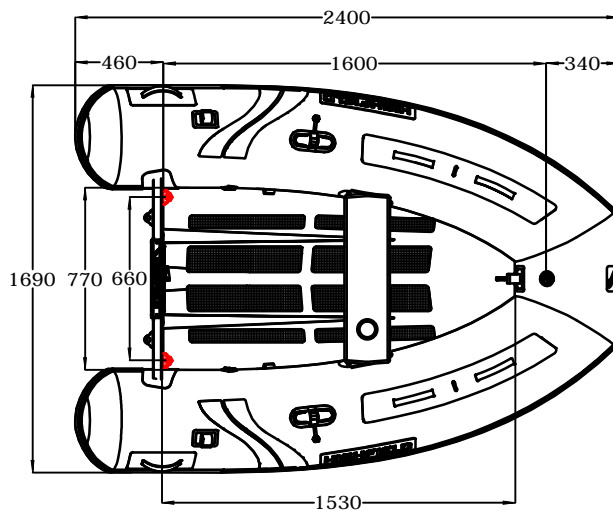

SPECIFICATION

Length	240cm
Beam	151cm
Inside Length	160cm
Inside Width	75cm
Weight	29Kg
Deadrise	10.5°
Max Pax	3
Max Load	290Kg
Max HP	5
Shaft	Short
Tube φ	38cm
Airtight Chambers	3

	UL240ST		DWN: HXL
	GENERAL ARRANGEMENT		APPROVED: LXL
info@highfieldboats.com	DWG:	SCALE:	DATE: 2018.05.03
<small>(C) Copyright reserved. No unauthorized use allowed. All intellect - ideas - concepts remain the property of Highfield Boats</small>			

SPECIFICATION

Length	240cm
Beam	169cm
Inside Length	153cm
Inside Width	77cm
Weight	30Kg
Deadrise	10.5°
Max Pax	3
Max Load	290Kg
Max HP	5
Shaft	Short
Tube φ	44cm
Airtight Chambers	3

	UL240LT		DWN: HXL
	GENERAL ARRANGEMENT		APPROVED: LXL
info@highfieldboats.com	DWG:	SCALE:	DATE: 2018.05.03
<small>(C) Copyright reserved. No unauthorized use allowed. All intellect - ideas - concepts remain the property of Highfield Boats</small>			