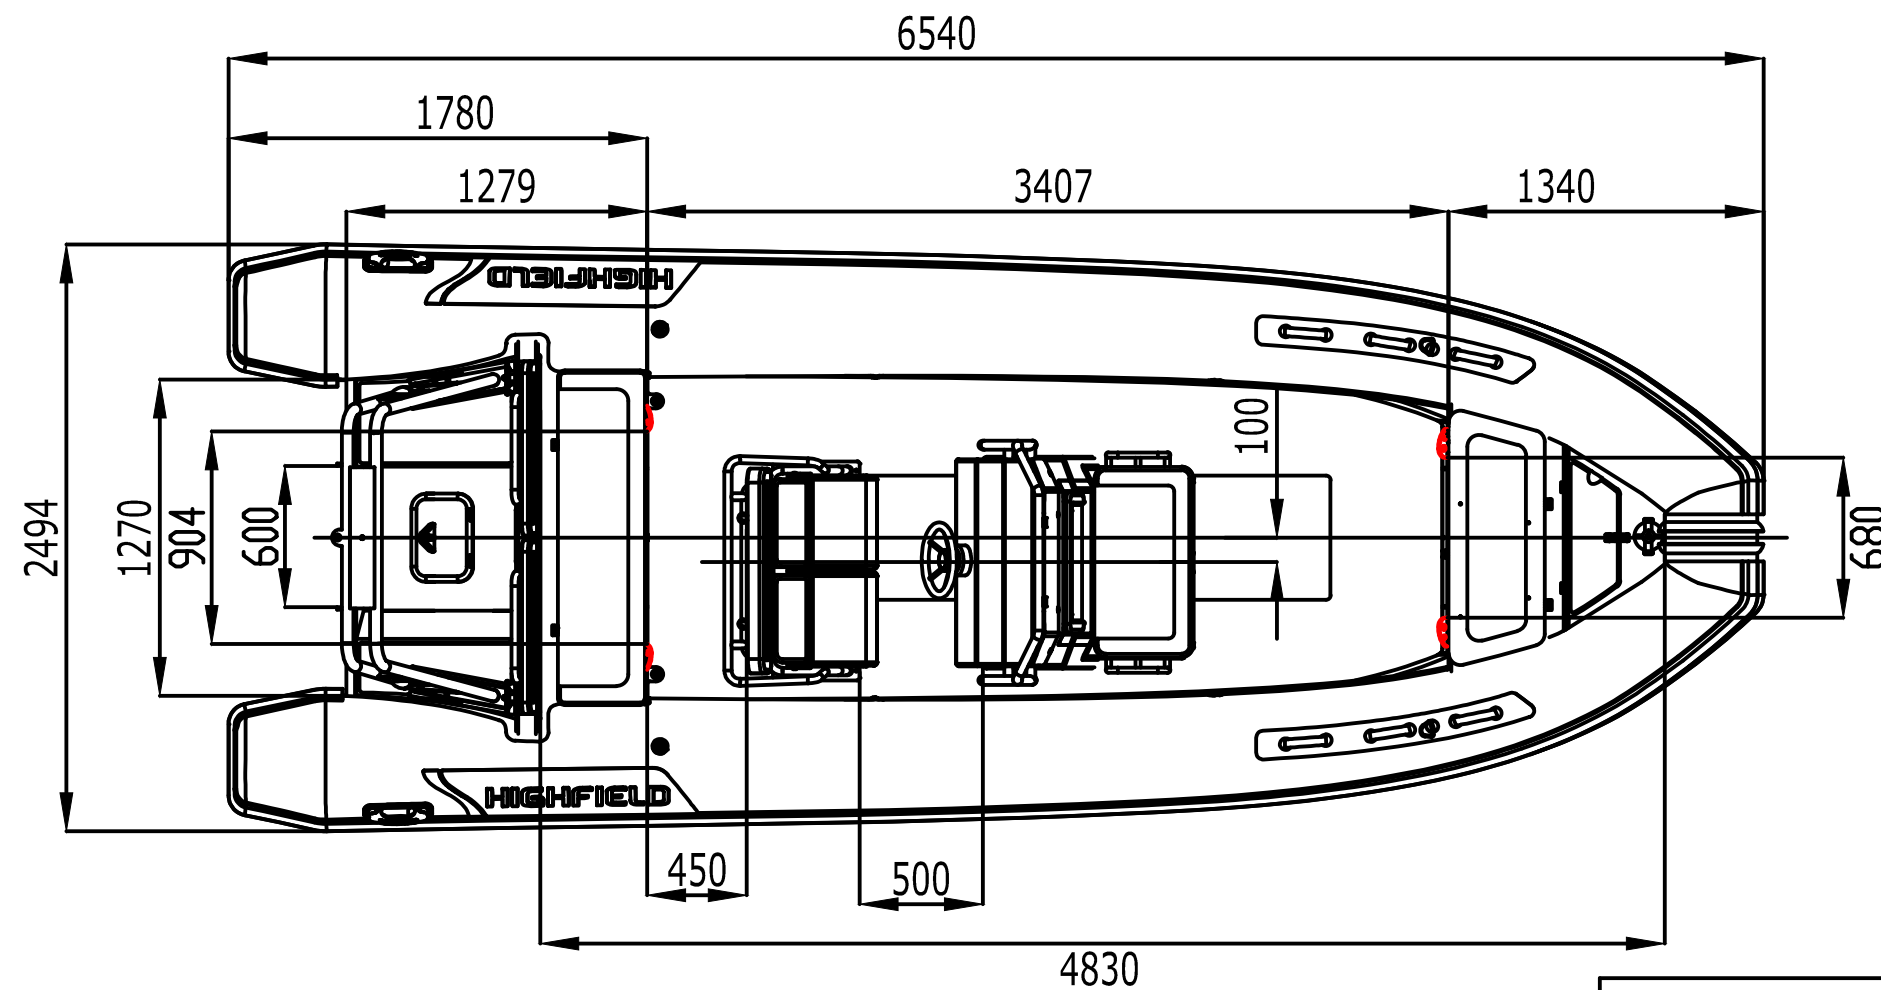

SPECIFICATION

Length	654cm
Beam	249cm
Inside Length	483cm
Inside Width	127cm
Weight	633Kg
Weight include:	
Boat only	537Kg
Console	59 Kg
Seat	17 Kg
Rollbar	20 Kg
Deadrise	26°
Max Pax	13
Max Load	1287Kg
Recommended HP	150
Max HP	200
Shaft	XL
Tube φ	56-40cm
Airtight Chambers	6

	Patrol 660	DWN: SJW
	GENERAL ARRANGEMENT	APPROVED: LXL
info@highfieldboats.com	DWG:	SCALE: DATE: 2018.05.03

(C) Copyright reserved. No unauthorized use allowed.
All intellect - ideas - concepts remain the property of Highfield Boats