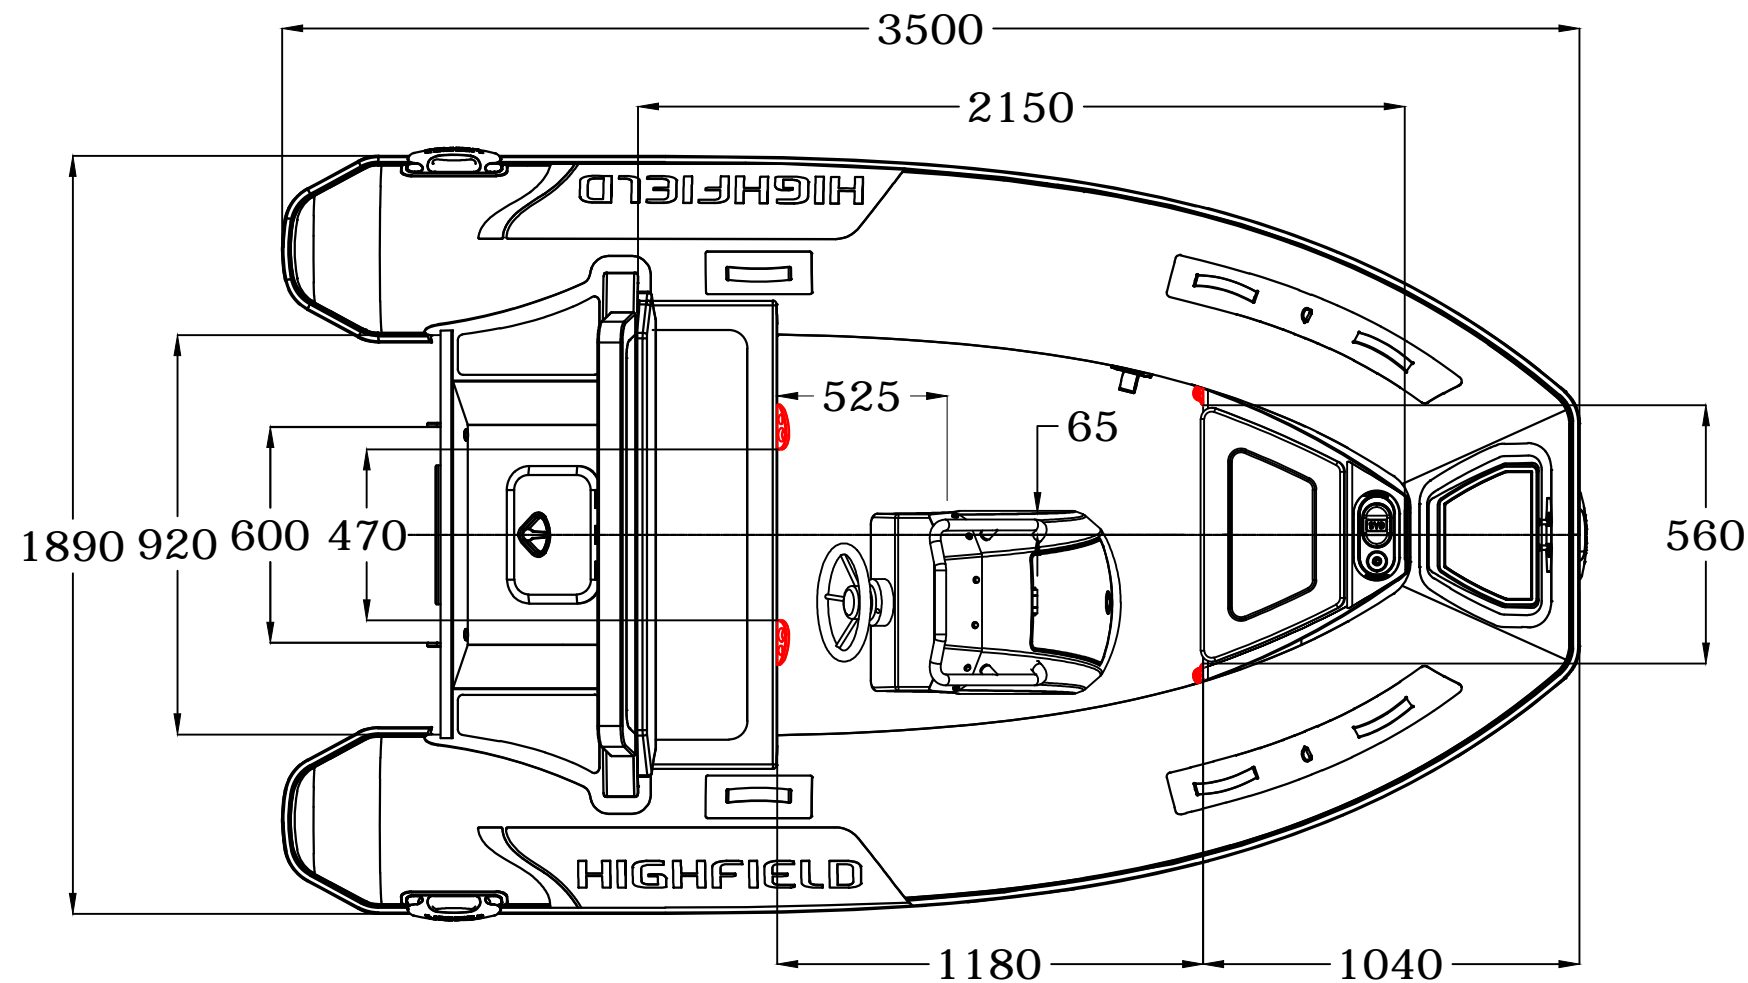

SPECIFICATION

Length	350cm
Beam	189cm
Inside Length	215cm
Inside Width	92cm
Weight	180Kg
Deadrise	20°
Max Pax	6
Max Load	680Kg
Recommended HP	30
Max HP	40
Shaft	Long
Tube ϕ	47cm
Airtight Chambers	3
Weight include:	
boat only	160kg
console	20kg

	DL350ST-02		DWN: LG
	GENERAL ARRANGEMENT		APPROVED: LXL
info@highfieldboats.com	DWG:	SCALE:	DATE: 2018.05.03

(C) Copyright reserved. No unauthorized use allowed.
All intellect - ideas - concepts remain the property of Highfield Boats