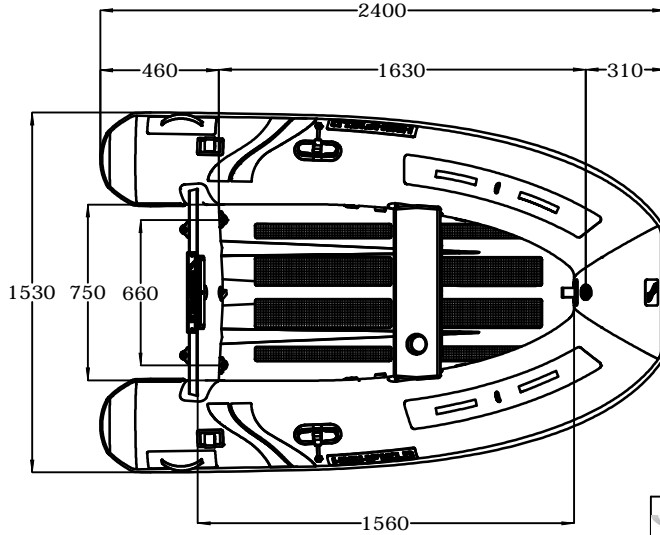

SPECIFICATION

Length	240cm
Beam	151cm
Inside Length	160cm
Inside Width	75cm
Weight	29Kg
Deadrise	10.5°
Max Pax	3
Max Load	290Kg
Max HP	5
Shaft	Short
Tube ϕ	38cm
Airtight Chambers	3

	UL240ST		DWN: HXL
	GENERAL ARRANGEMENT		APPROVED: LXL
info@highfieldboats.com	DWG:	SCALE:	DATE: 2018.01.10

(C) Copyright reserved. No unauthorized use allowed.
All intellect - ideas - concepts remain the property of Highfield Boats

SPECIFICATION

Length	240cm
Beam	169cm
Inside Length	153cm
Inside Width	77cm
Weight	30Kg
Deadrise	10.5°
Max Pax	3
Max Load	290Kg
Max HP	5
Shaft	Short
Tube ϕ	44cm
Airtight Chambers	3

	UL240LT		DWN: HXL
	GENERAL ARRANGEMENT		APPROVED: LXL
info@highfieldboats.com	DWG:	SCALE:	DATE: 2018.01.10

(C) Copyright reserved. No unauthorized use allowed.
All intellect - ideas - concepts remain the property of Highfield Boats