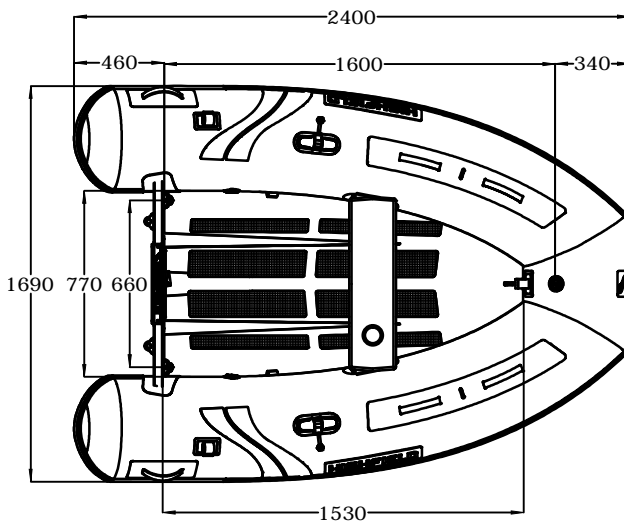

SPECIFICATION

Length	240cm
Beam	151cm
Inside Length	160cm
Inside Width	75cm
Weight	29Kg
Deadrise	10.5°
Max Pax	3
Max Load	290Kg
Max HP	5
Shaft	Short
Tube ϕ	38cm
Airtight Chambers	3

	UL240ST		DWN: HXL
	GENERAL ARRANGEMENT		APPROVED: LXL
info@highfieldboats.com	DWG:	SCALE:	DATE: 2018.01.10

(C) Copyright reserved. No unauthorized use allowed.
All intellect - ideas - concepts remain the property of Highfield Boats

SPECIFICATION

Length	240cm
Beam	169cm
Inside Length	153cm
Inside Width	77cm
Weight	30Kg
Deadrise	10.5°
Max Pax	3
Max Load	290Kg
Max HP	5
Shaft	Short
Tube ϕ	44cm
Airtight Chambers	3

	UL240LT		DWN: HXL
	GENERAL ARRANGEMENT		APPROVED: LXL
info@highfieldboats.com	DWG:	SCALE:	DATE: 2018.01.10

(C) Copyright reserved. No unauthorized use allowed.
All intellect - ideas - concepts remain the property of Highfield Boats