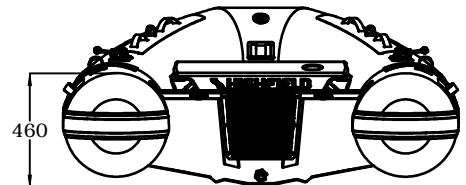

SPECIFICATION

Length	240cm
Beam	151cm
Inside Length	160cm
Inside Width	75cm
Weight	29Kg
Deadrise	10.5°
Max Pax	3
Max Load	290Kg
Max HP	5
Shaft	Short
Tube ϕ	38cm
Airtight Chambers	3

	UL240ST		DWN: HXL
	GENERAL ARRANGEMENT		APPROVED: LXL
info@highfieldboats.com	DWG:	SCALE:	DATE: 2018.01.10

(C) Copyright reserved. No unauthorized use allowed.
All intellect - ideas - concepts remain the property of Highfield Boats

SPECIFICATION

Length	240cm
Beam	169cm
Inside Length	153cm
Inside Width	77cm
Weight	30Kg
Deadrise	10.5°
Max Pax	3
Max Load	290Kg
Max HP	5
Shaft	Short
Tube ϕ	44cm
Airtight Chambers	3