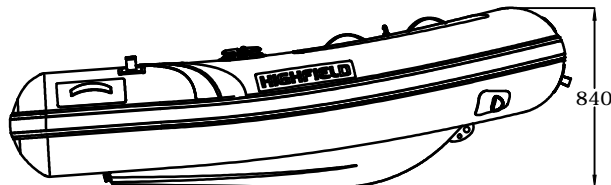

SPECIFICATION

Length	240cm
Beam	151cm
Inside Length	160cm
Inside Width	75cm
Weight	29Kg
Deadrise	10.5°
Max Pax	3
Max Load	290Kg
Max HP	5
Shaft	Short
Tube ϕ	38cm
Airtight Chambers	3

	UL240ST		DWN: HXL
	GENERAL ARRANGEMENT		APPROVED: LXL
info@highfieldboats.com	DWG:	SCALE:	DATE: 2018.01.10

(C) Copyright reserved. No unauthorized use allowed.
All intellect - ideas - concepts remain the property of Highfield Boats

SPECIFICATION

Length	240cm
Beam	169cm
Inside Length	153cm
Inside Width	77cm
Weight	30Kg
Deadrise	10.5°
Max Pax	3
Max Load	290Kg
Max HP	5
Shaft	Short
Tube ϕ	44cm
Airtight Chambers	3