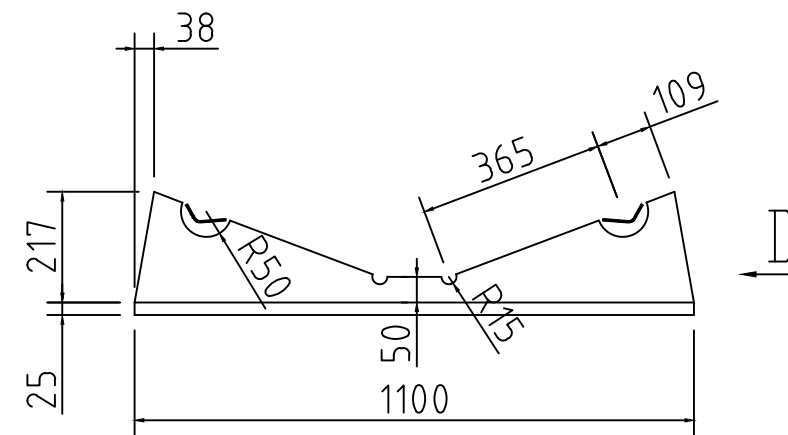

B-B

"C" view

A-A

"D" view

HIGHFIELD
aluminium RIBs

DL 420
Chock

DWN: WL

APPROVED: LXL