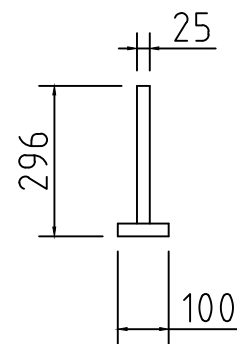

B-B

"C" view

A-A

"D" view

HIGHFIELD
aluminium RIBs

DL 420
Chock

DWN: WL

APPROVED: LXL