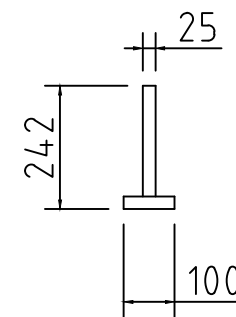

B-B

"C" view

A-A

"D" view

HIGHFIELD
aluminium RIBs

DL 420
Chock

DWN: WL

APPROVED: LXL